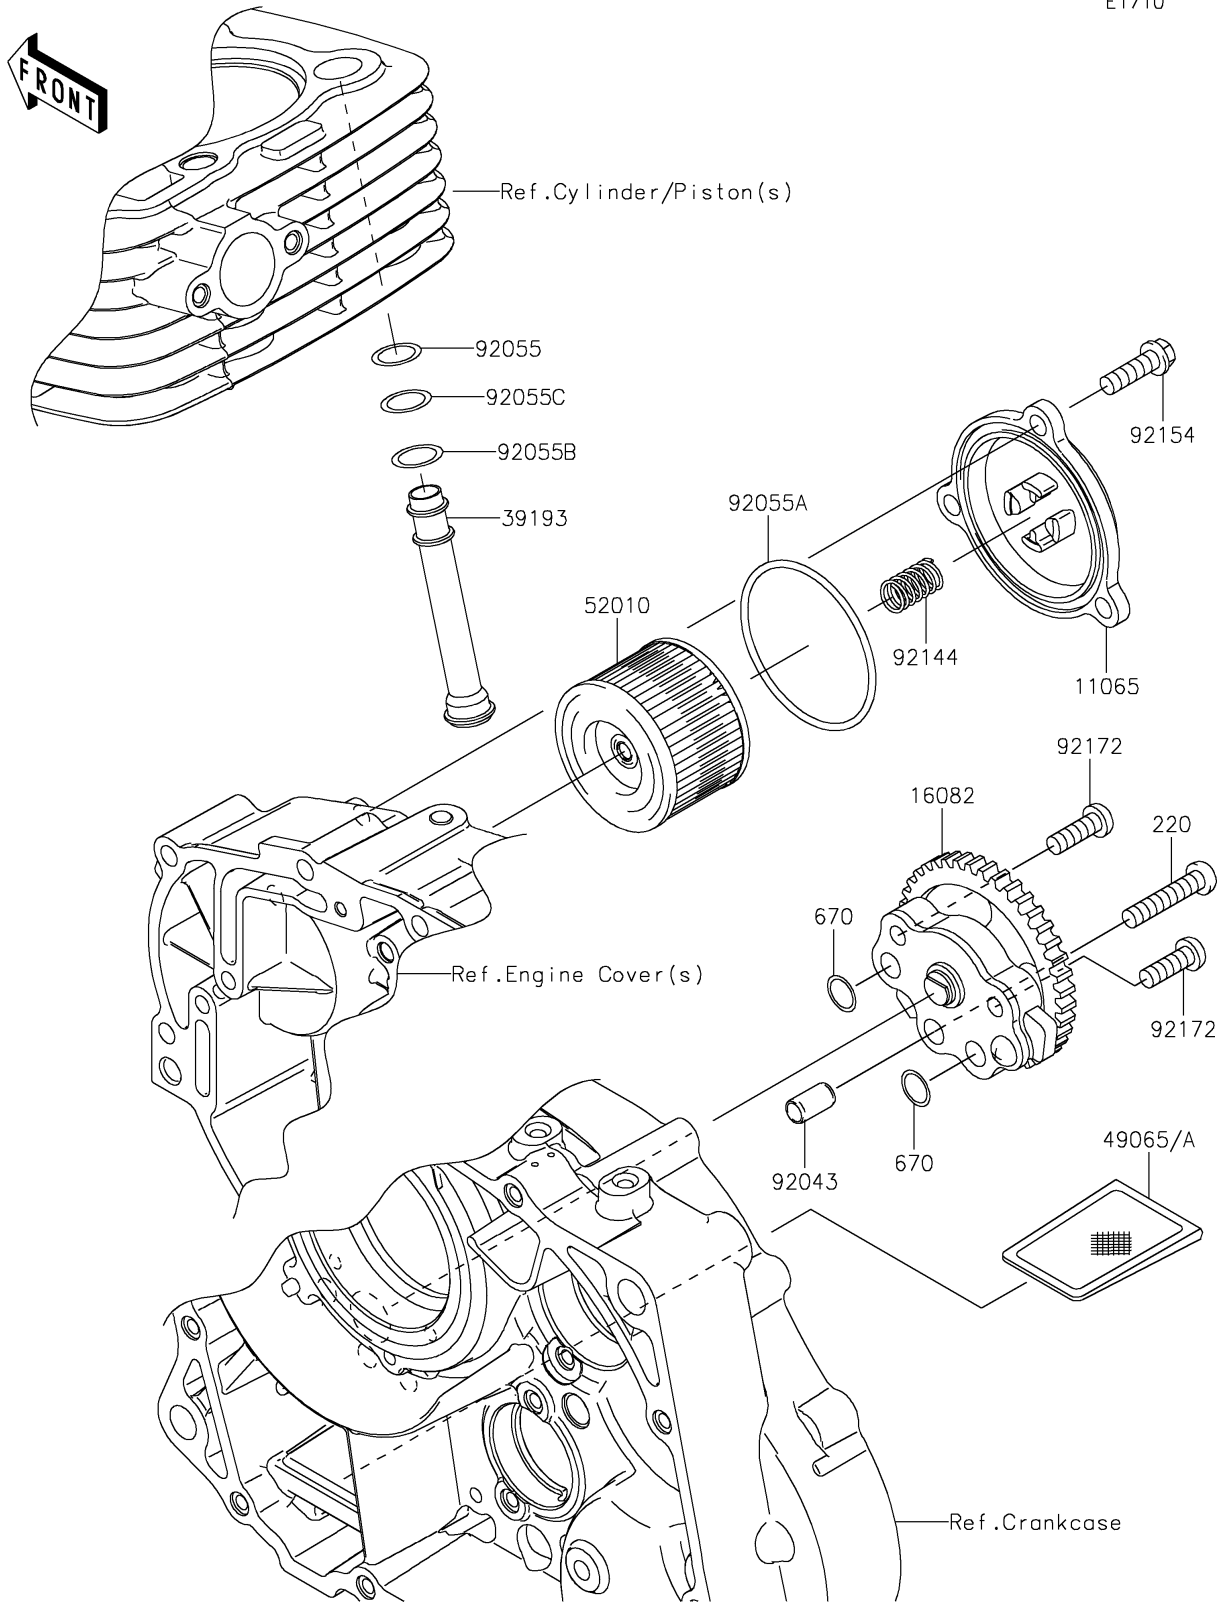

2024 KLX[®]140R L

PARTS DIAGRAM

Oil Pump

E1710

2024 KLX[®]140R L

PARTS LIST

Oil Pump

ITEM NAME

PART NUMBER

QUANTITY
