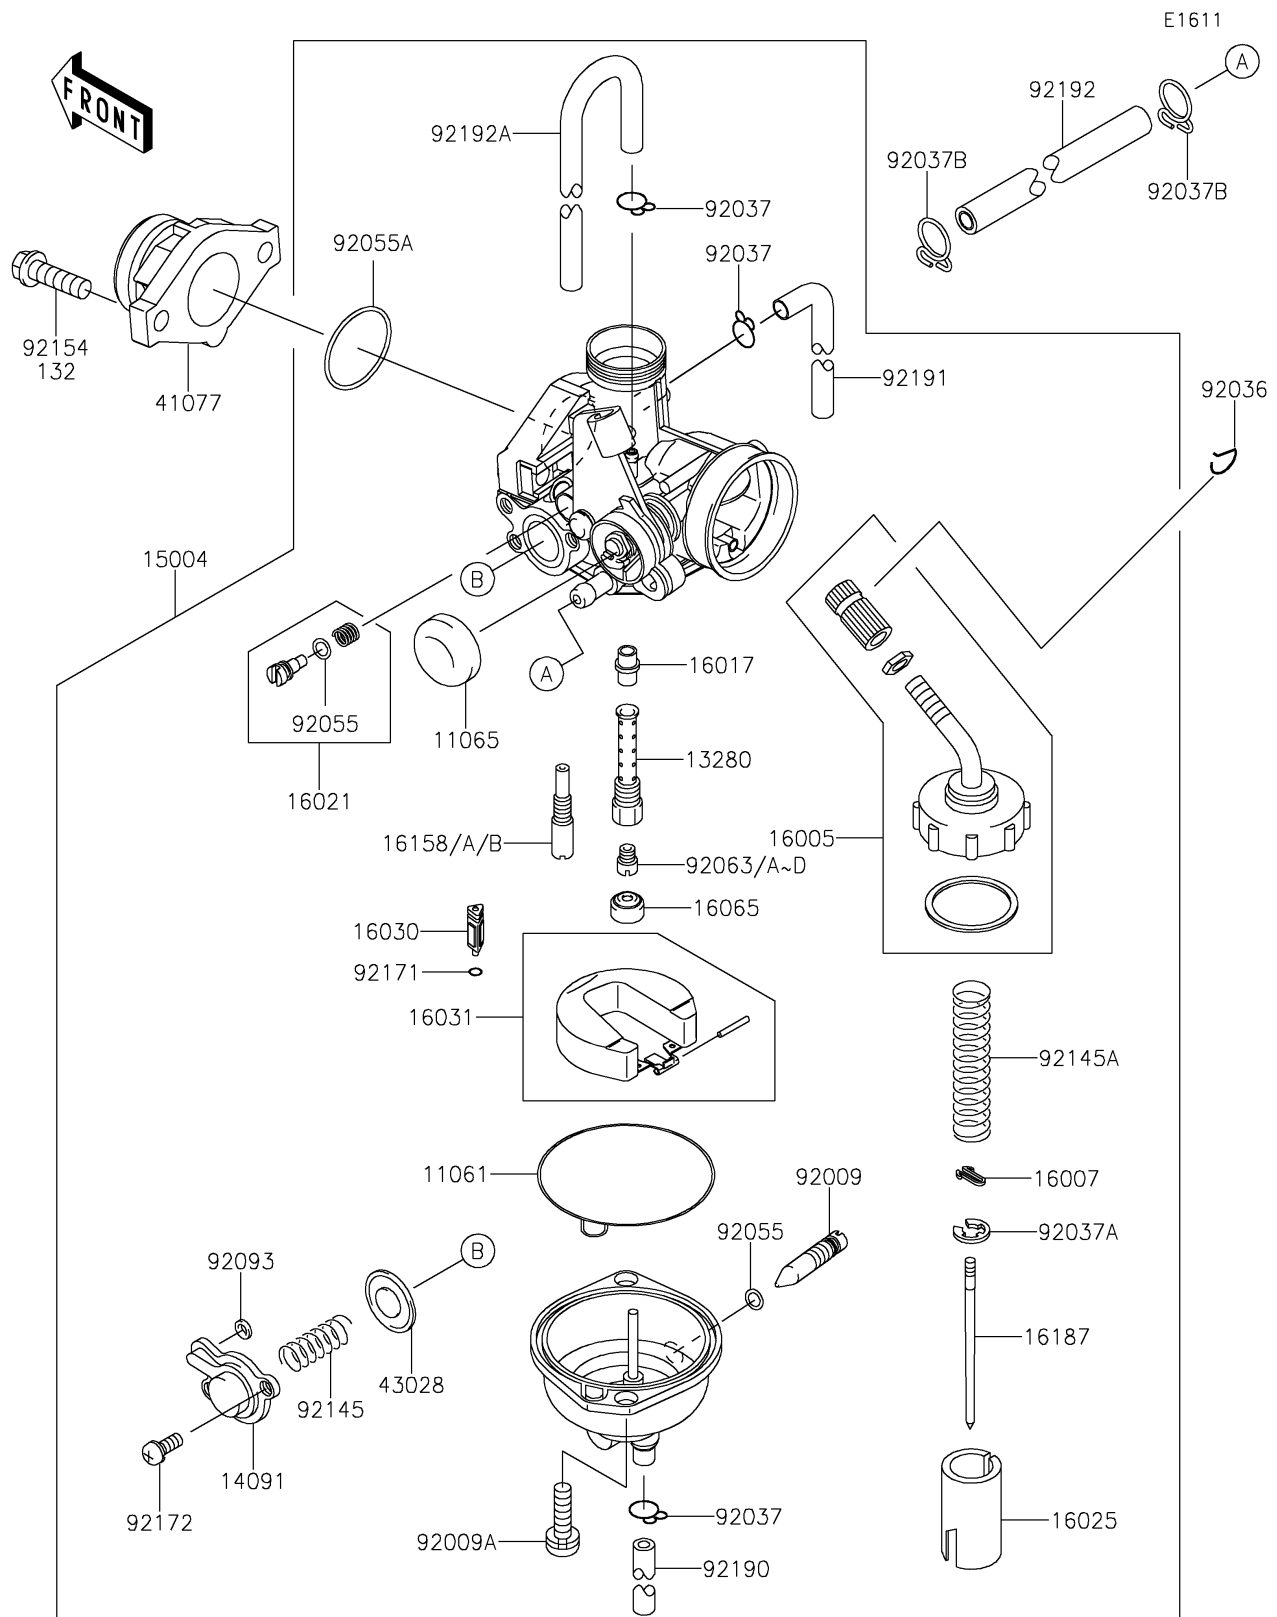

2024 KLX[®]140R L

PARTS DIAGRAM

Carburetor

2024 KLX[®]140R L

PARTS LIST

Carburetor

ITEM NAME

PART NUMBER

QUANTITY
