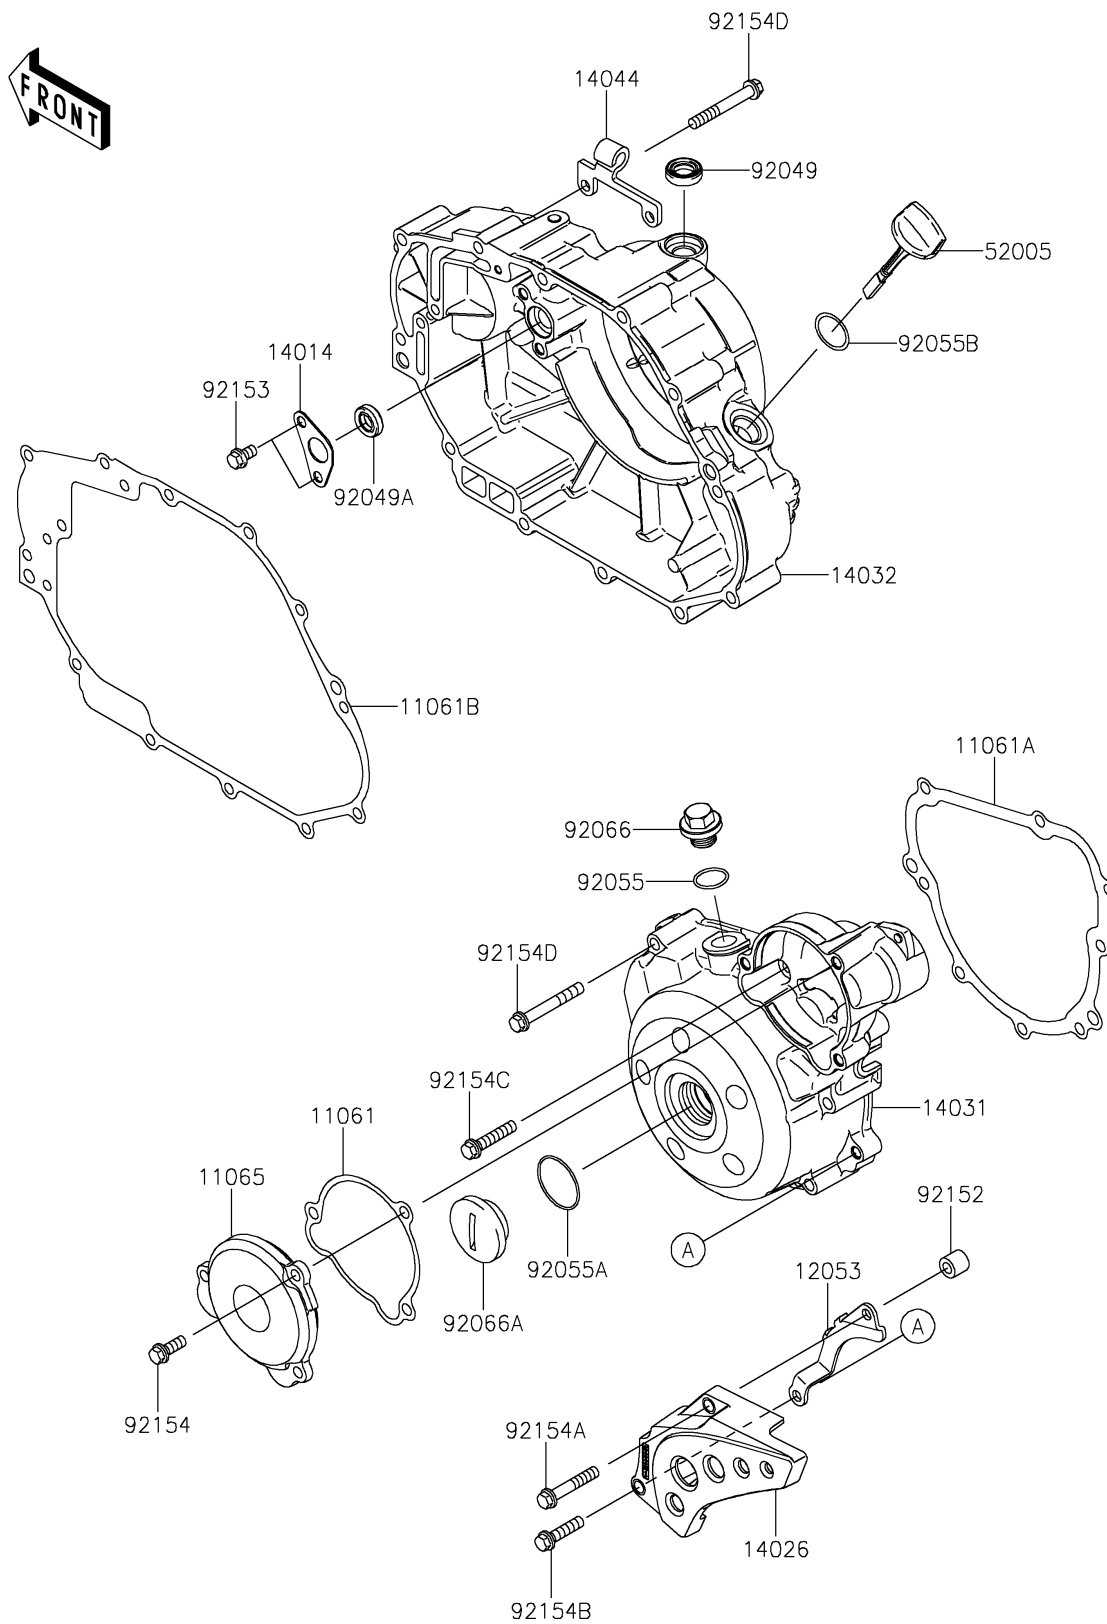

2024 KLX[®]140R L

PARTS DIAGRAM

Engine Cover(s)

E1431

2024 KLX[®]140R L

PARTS LIST

Engine Cover(s)

ITEM NAME

PART NUMBER

QUANTITY
