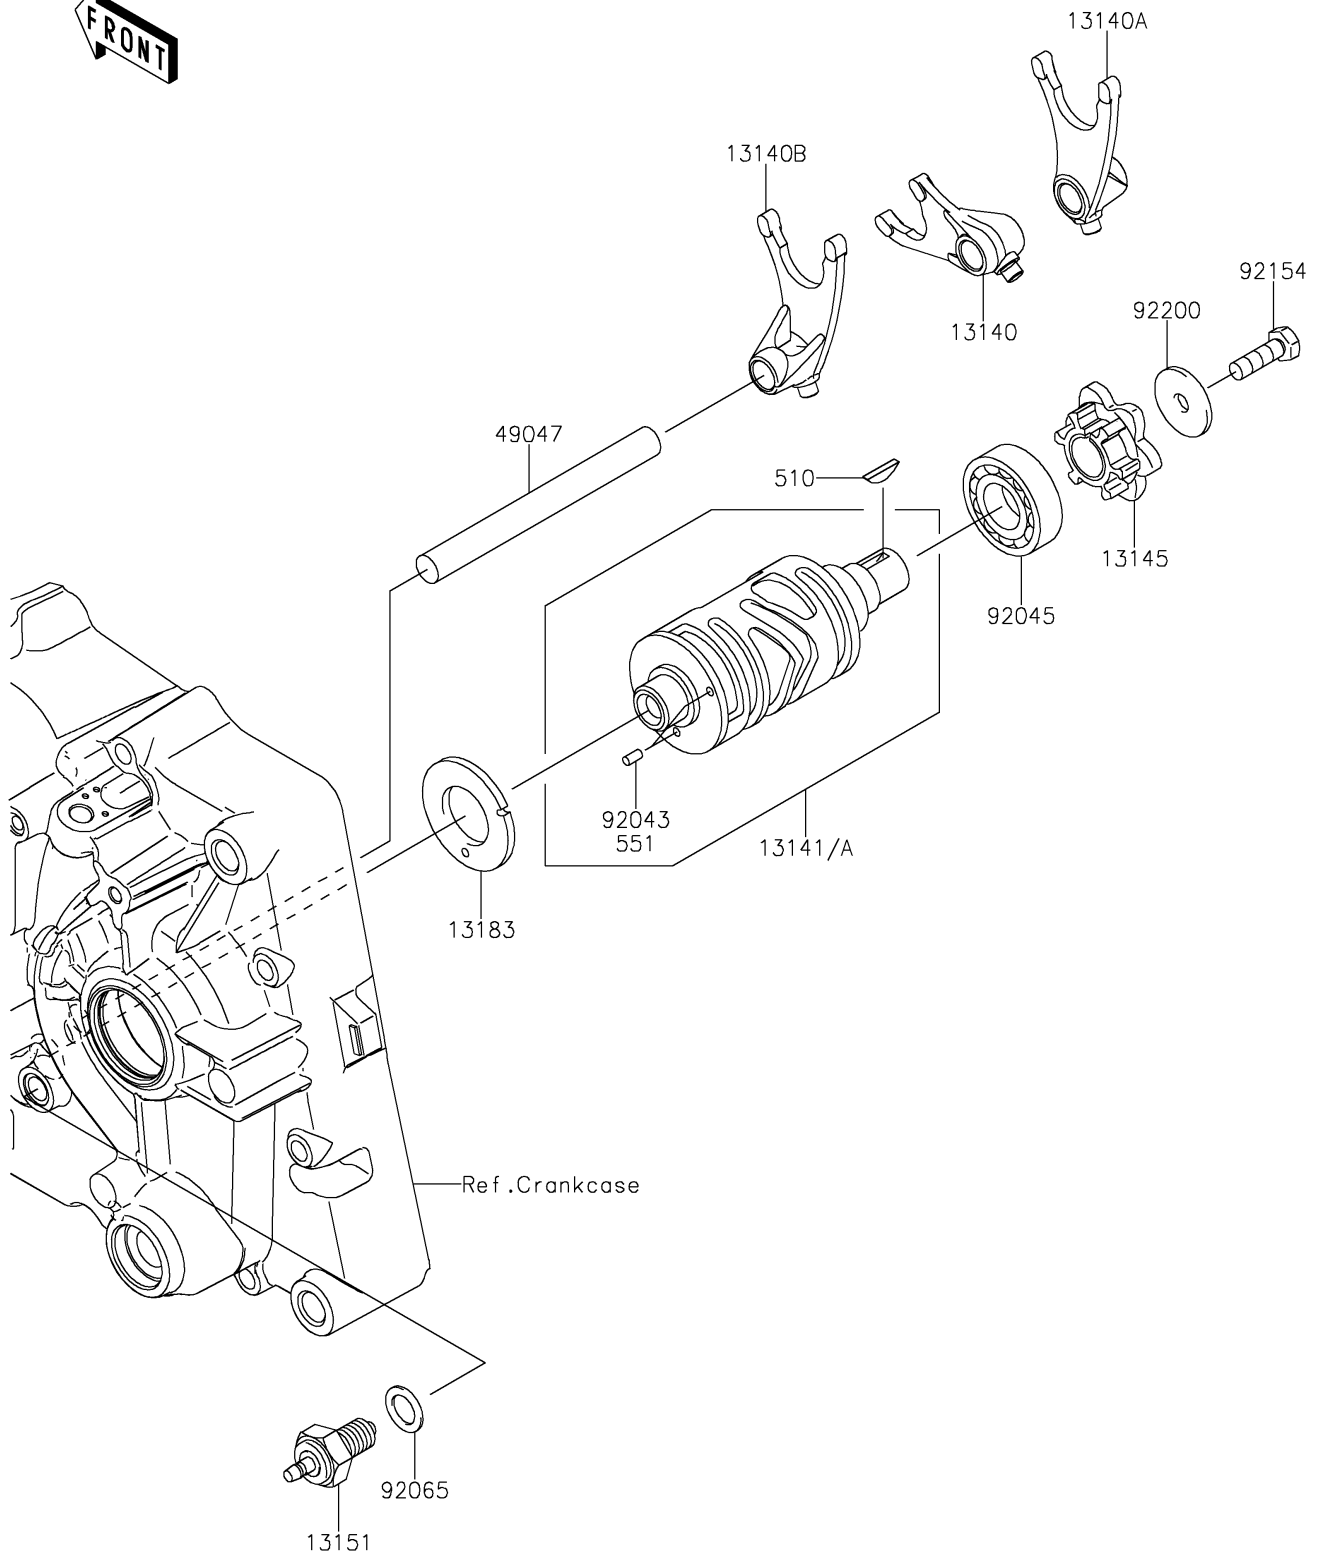

2024 KLX[®]140R L

PARTS DIAGRAM

Gear Change Drum/Shift Fork(s)

E1362

2024 KLX[®]140R L

PARTS LIST

Gear Change Drum/Shift Fork(s)

ITEM NAME

PART NUMBER

QUANTITY
