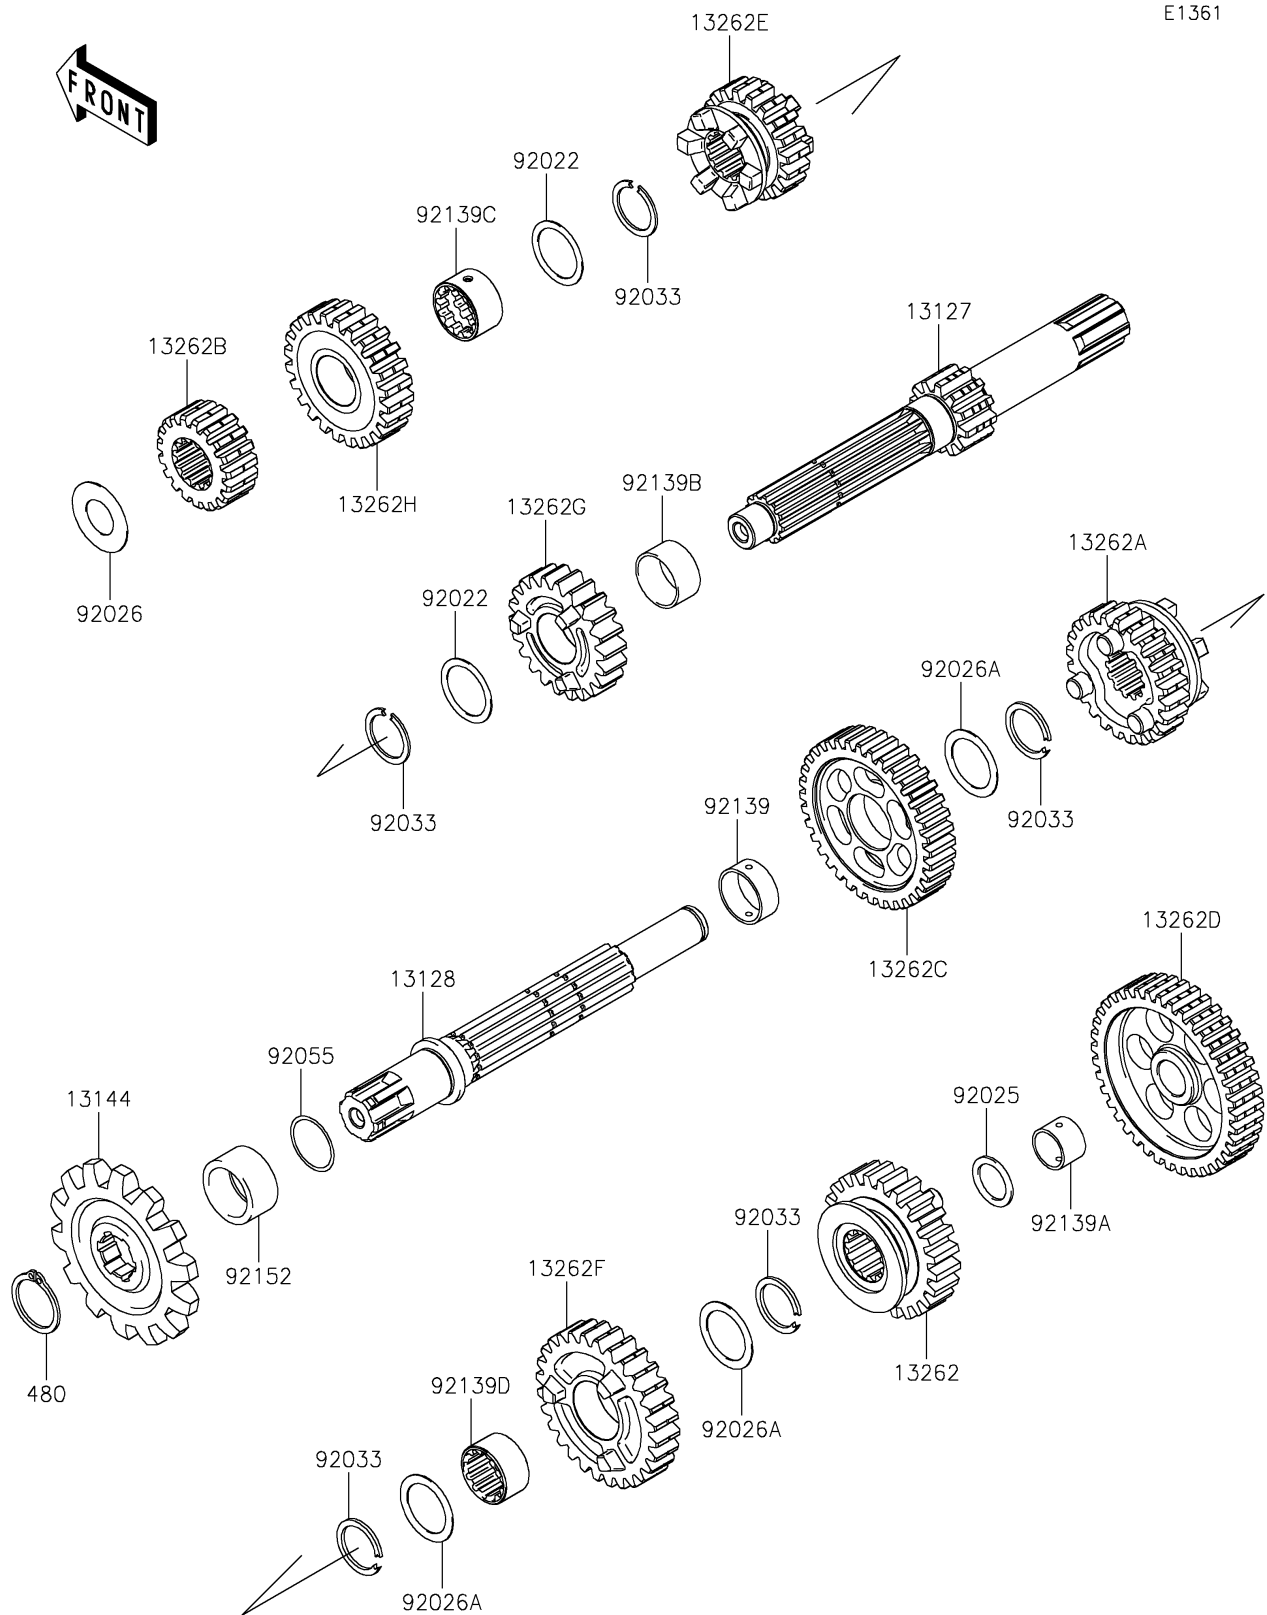

2024 KLX[®]140R L

PARTS DIAGRAM

Transmission

2024 KLX[®]140R L

PARTS LIST

Transmission

Kawasaki

Let the Good Times Roll[®]

ITEM NAME

PART NUMBER

QUANTITY
