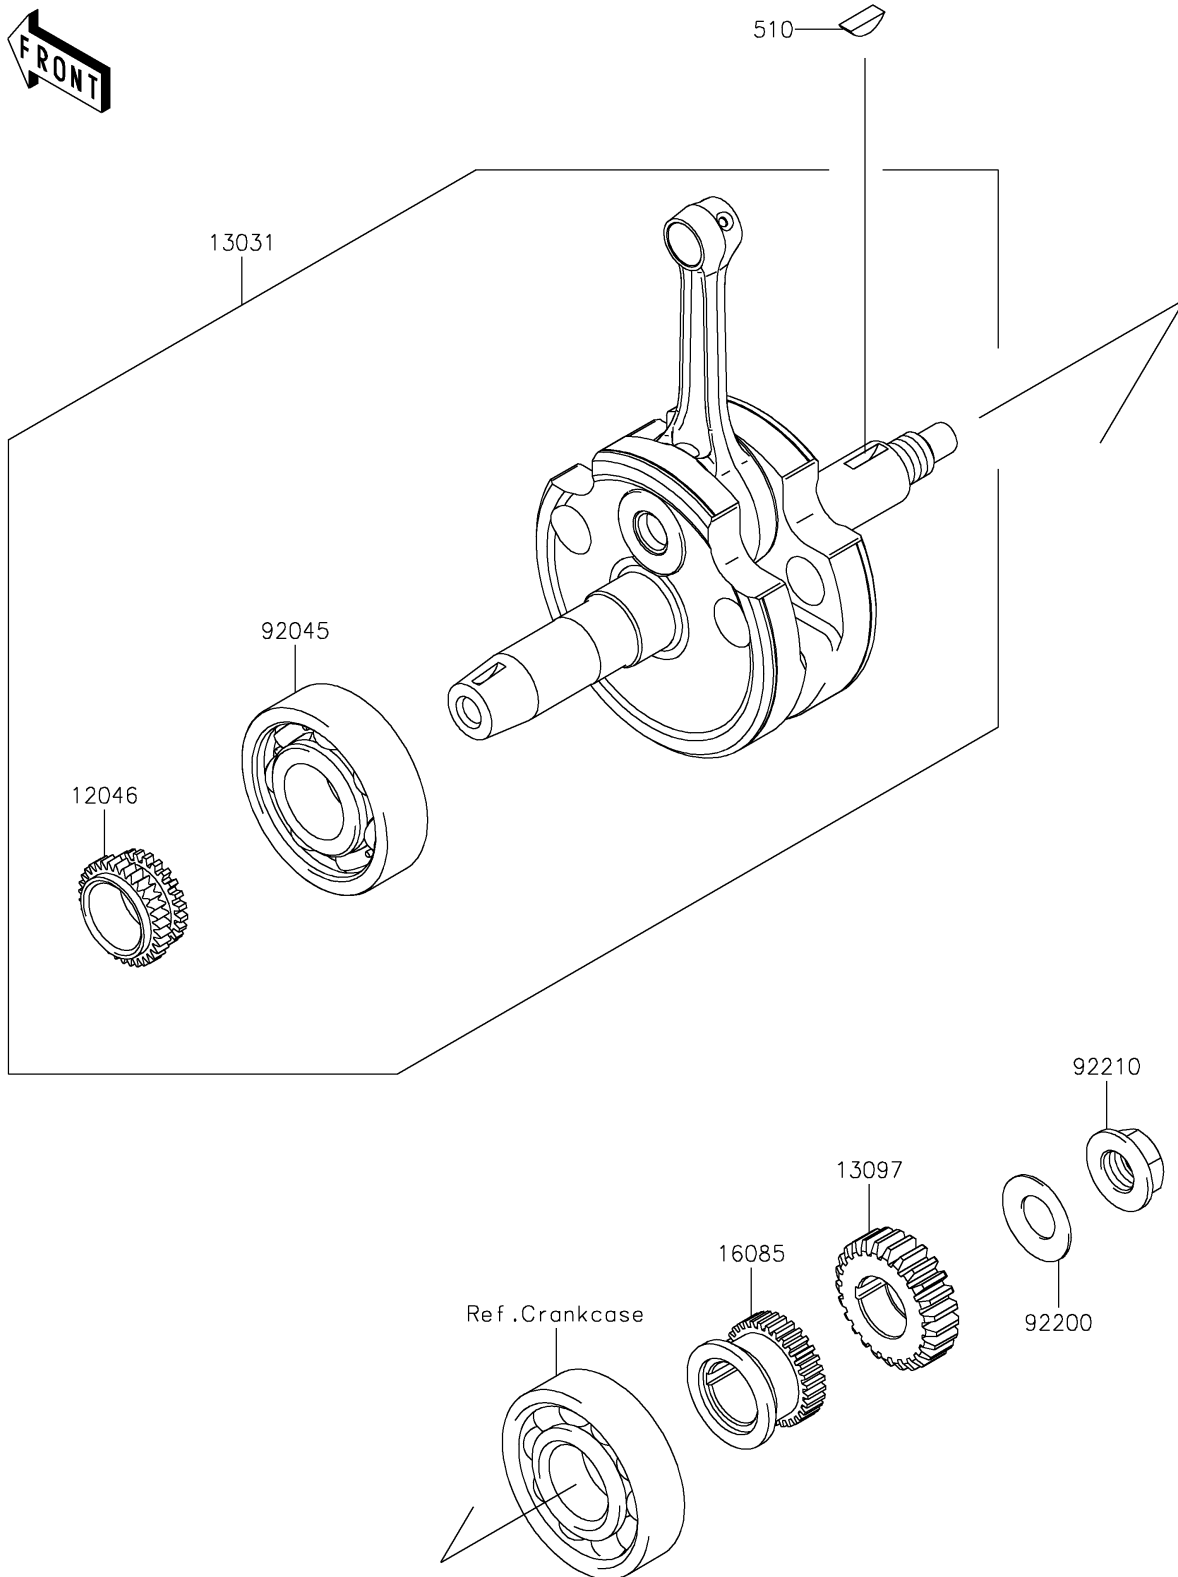

2024 KLX[®]140R L

PARTS DIAGRAM

Crankshaft

E1321

2024 KLX[®]140R L

PARTS LIST

Crankshaft

Kawasaki

Let the Good Times Roll[®]

ITEM NAME

PART NUMBER

QUANTITY
