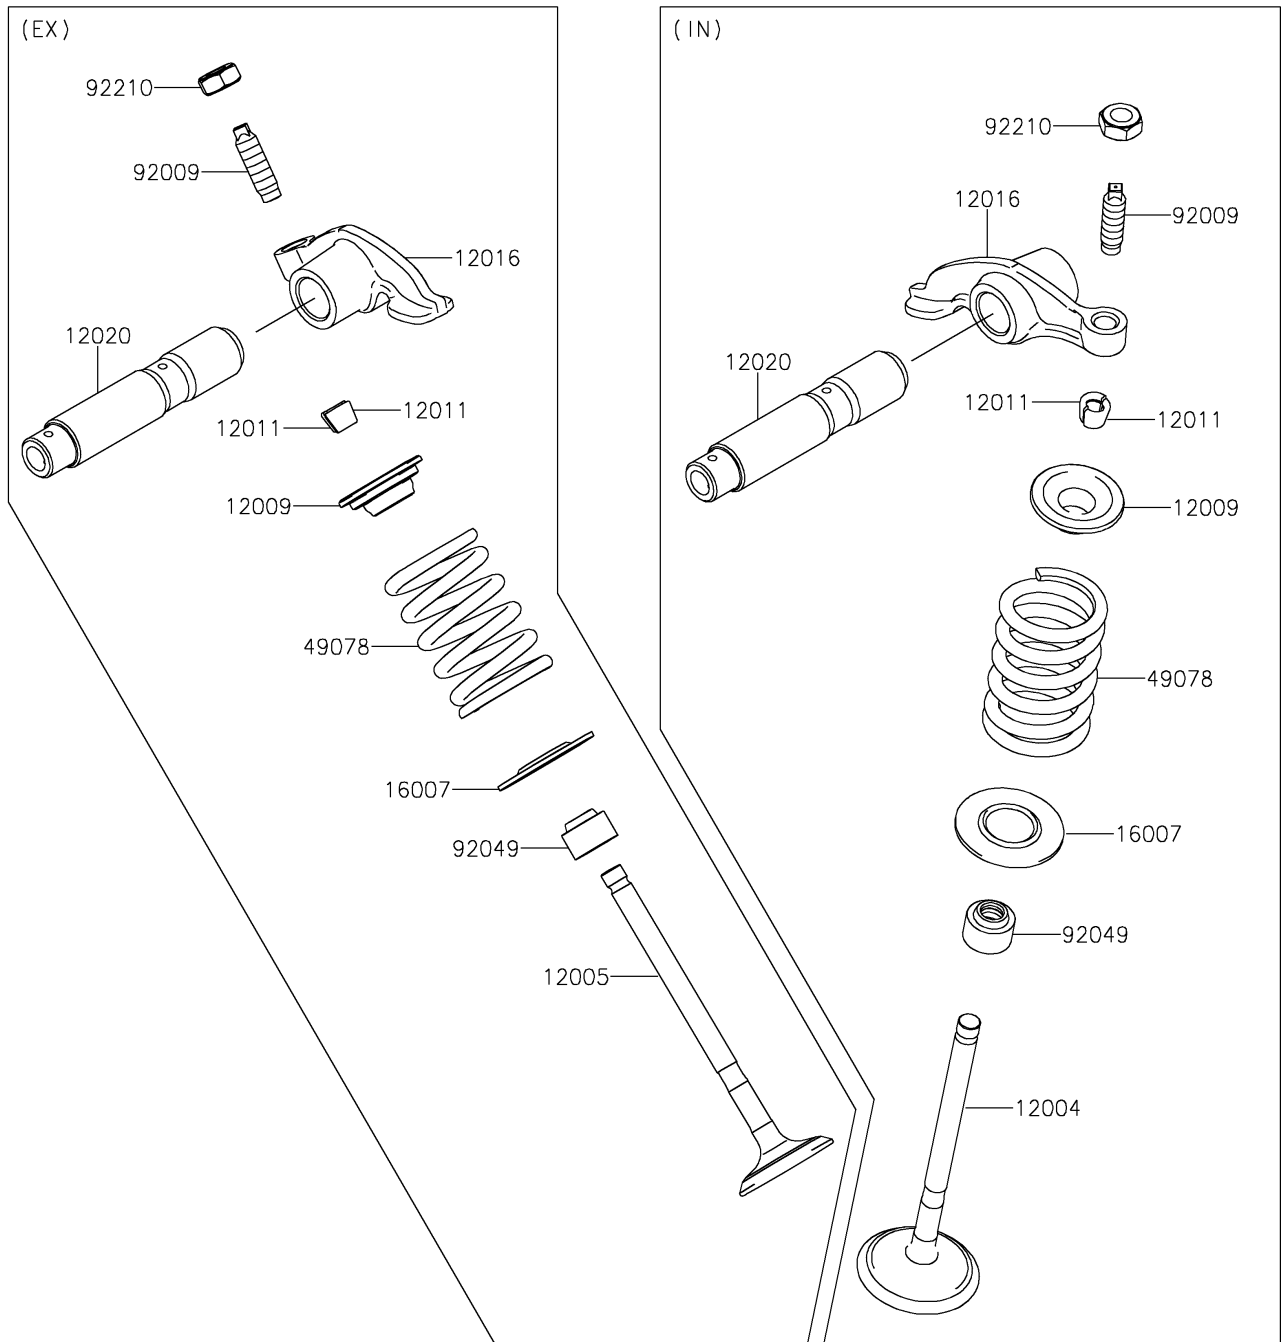

2024 KLX[®]140R L

PARTS DIAGRAM

Valve(s)

E1210

2024 KLX[®]140R L

PARTS LIST

Valve(s)

ITEM NAME

PART NUMBER

QUANTITY
