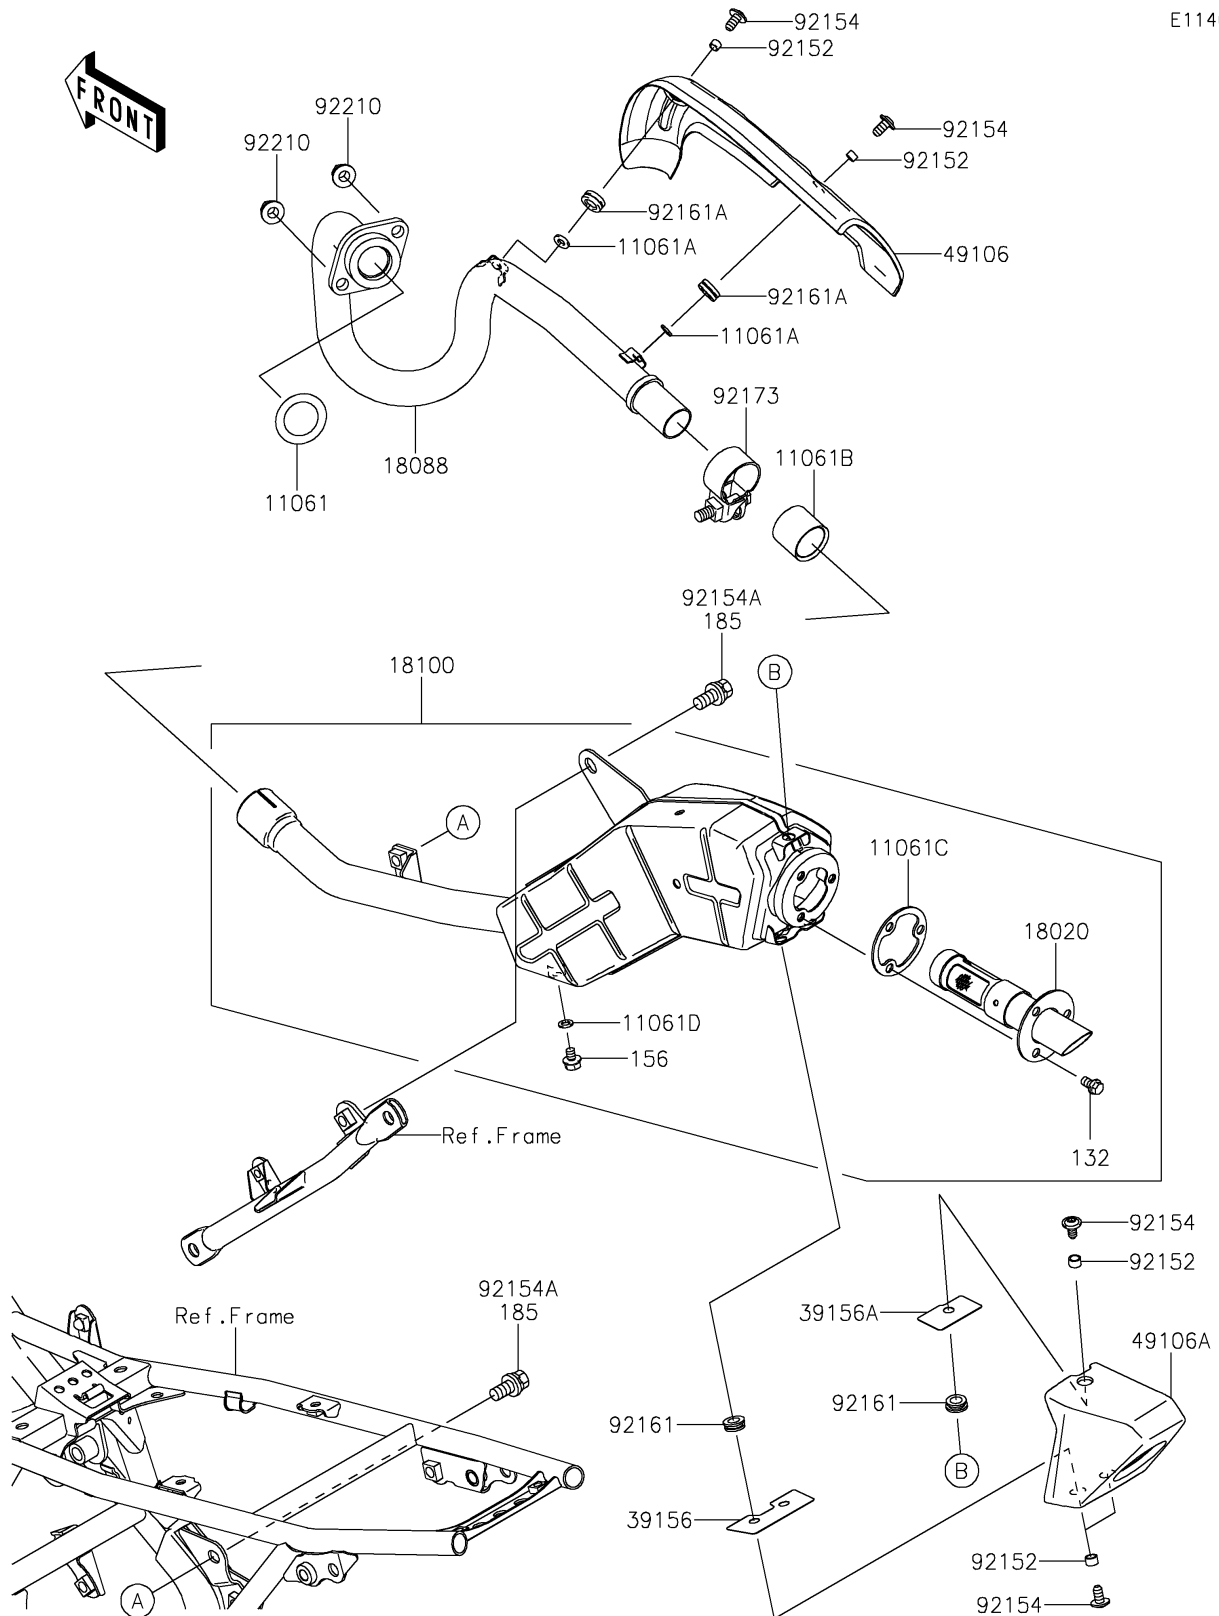

2024 KLX[®]140R L

PARTS DIAGRAM

Muffler(s)

E1140

2024 KLX[®]140R L

PARTS LIST

Muffler(s)

Kawasaki

Let the Good Times Roll[®]

ITEM NAME

PART NUMBER

QUANTITY
