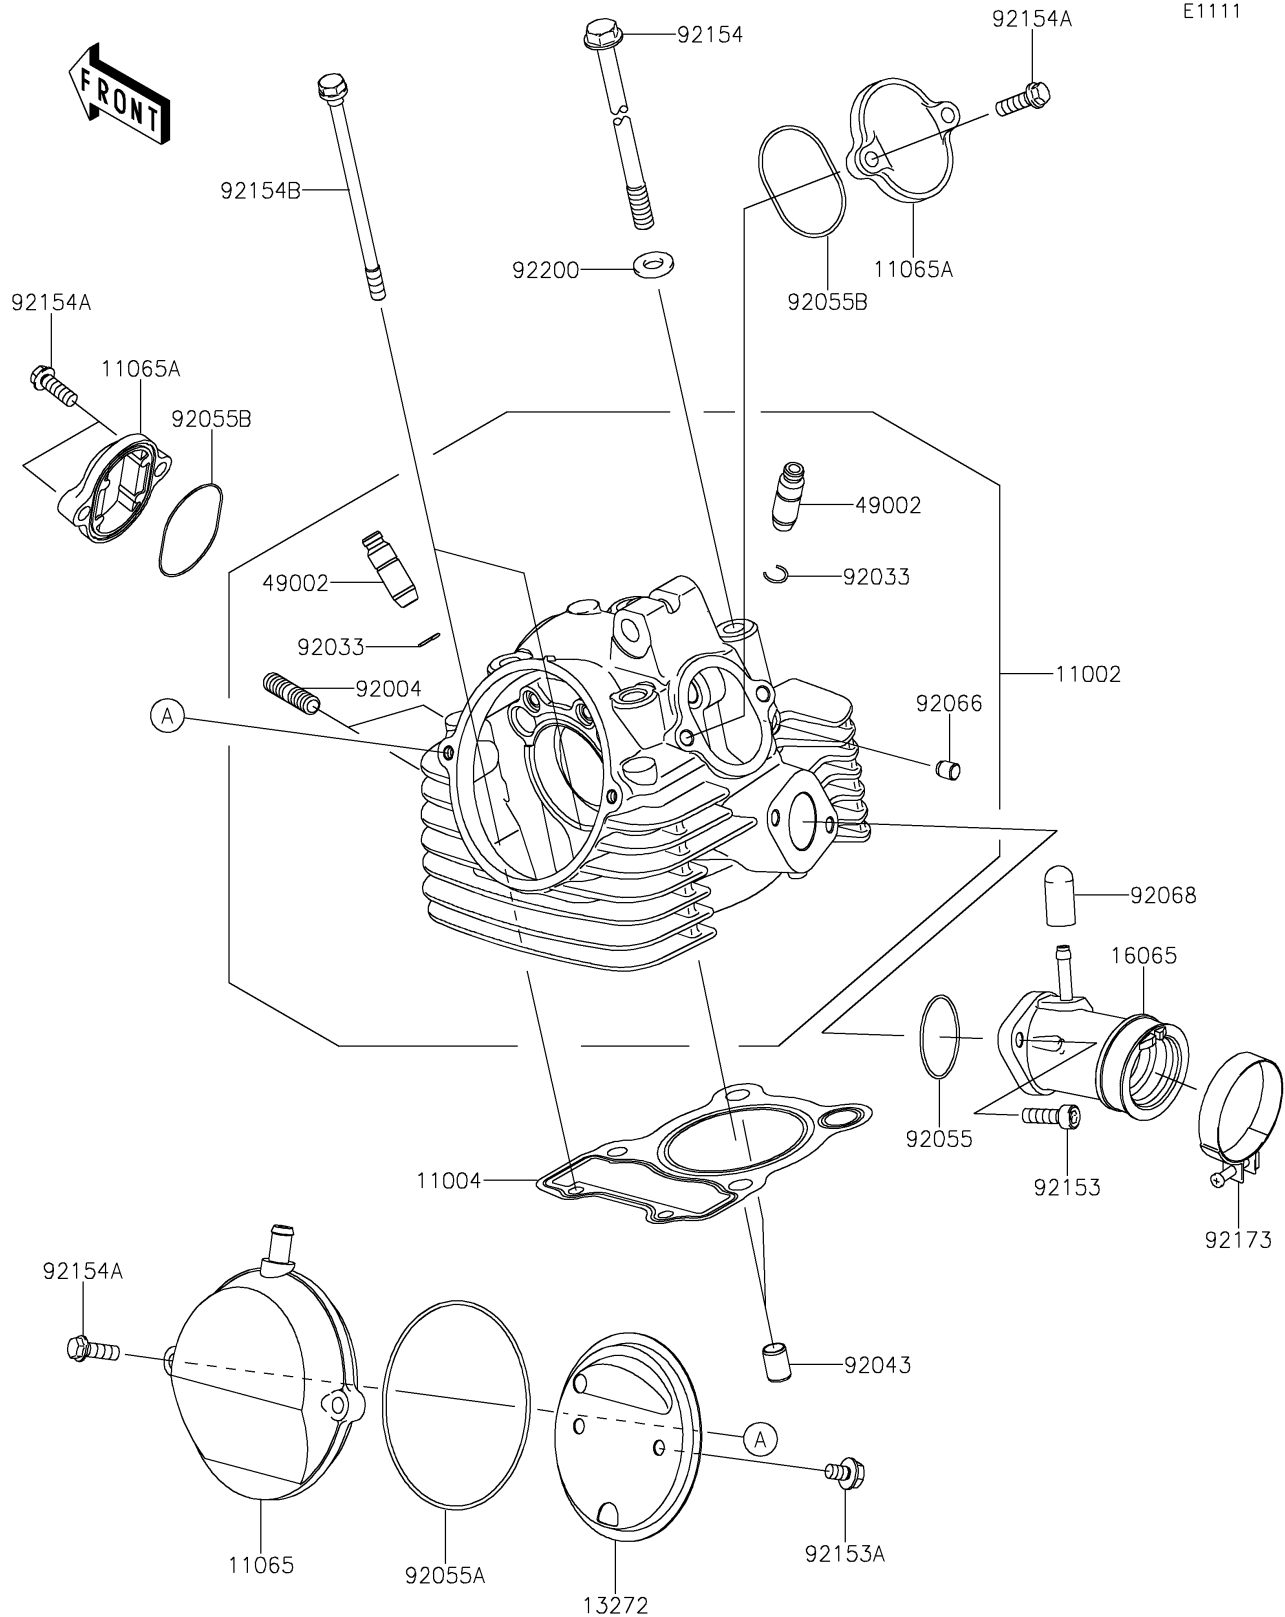

2024 KLX[®]140R L

PARTS DIAGRAM

Cylinder Head

E1111

2024 KLX[®]140R L

PARTS LIST

Cylinder Head

ITEM NAME

PART NUMBER

QUANTITY
