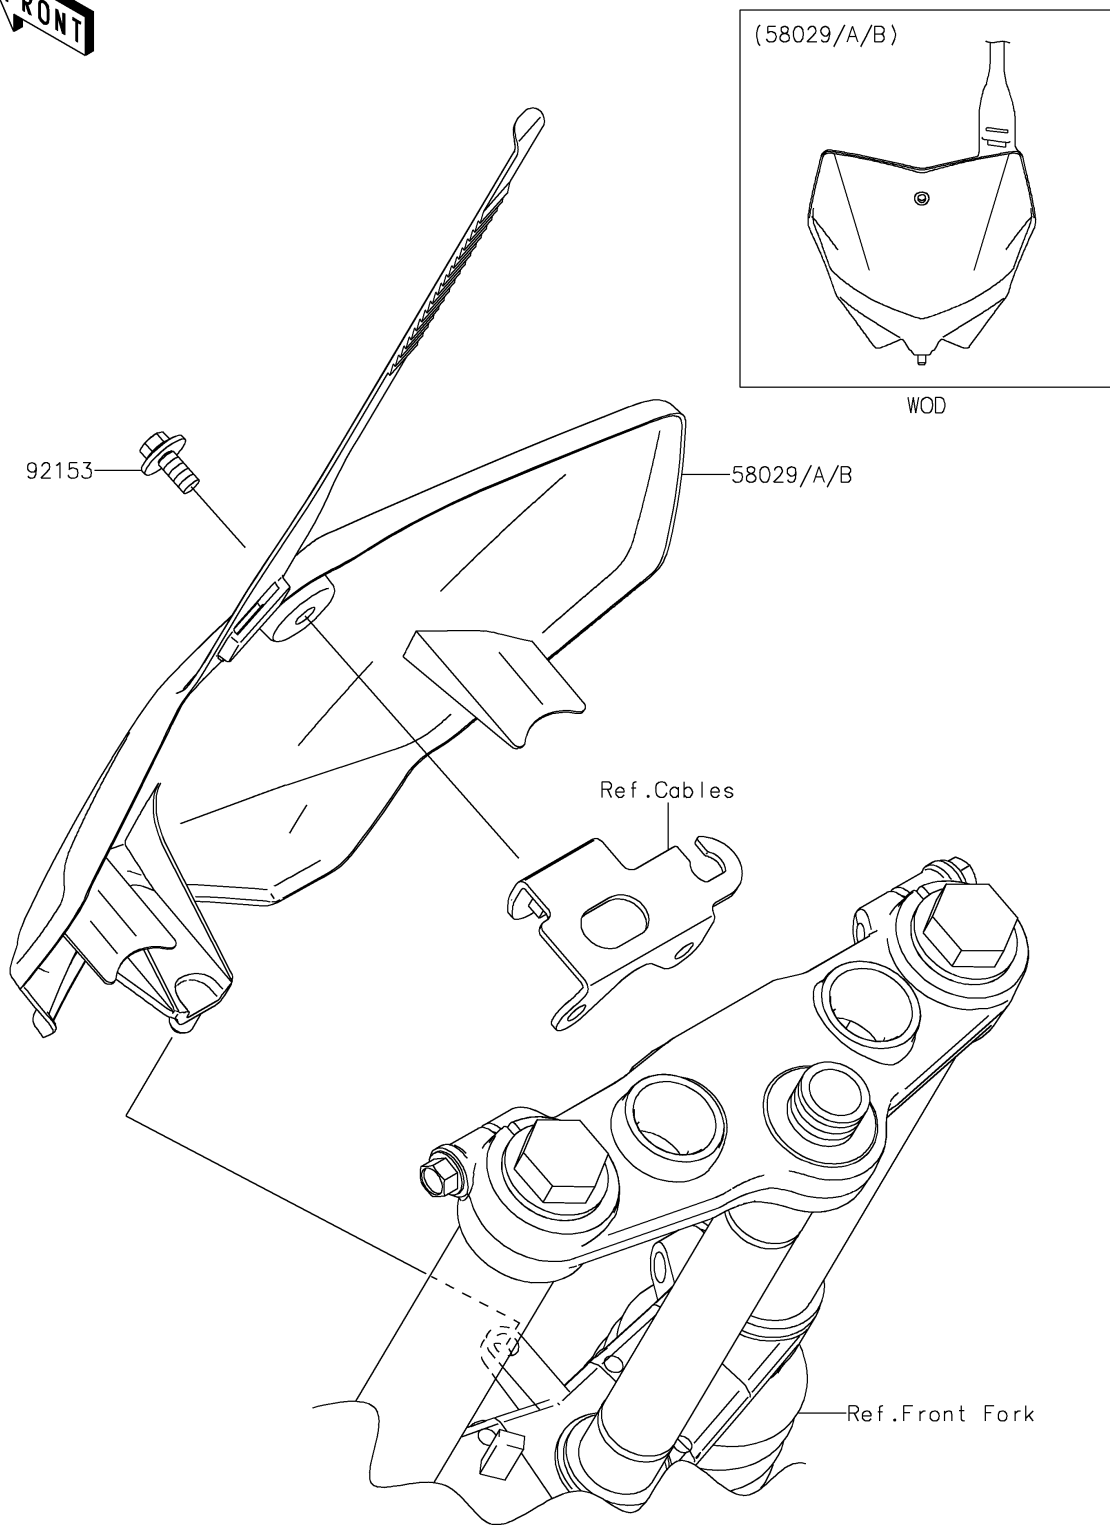

2026 KLX[®]140R

PARTS DIAGRAM

Accessory

Kawasaki

Let the Good Times Roll[®]

F2910

2026 KLX[®]140R

PARTS LIST

Accessory

ITEM NAME

PART NUMBER

QUANTITY
