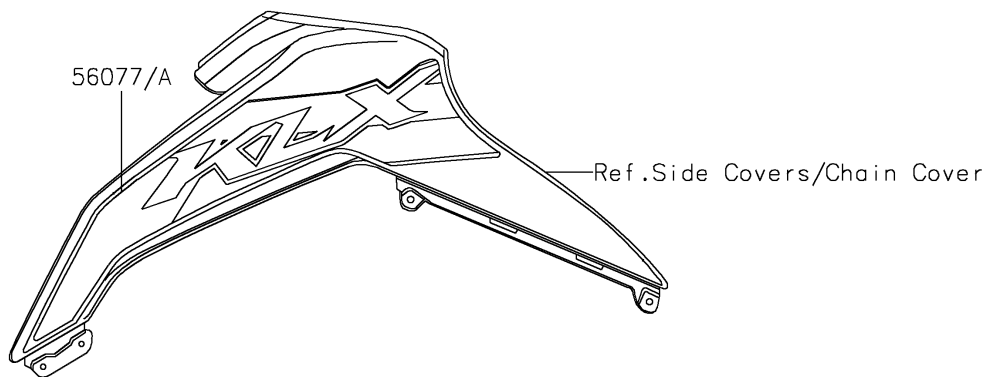

2026 KLX[®]140R

PARTS DIAGRAM

Decals(Green)(ATFNN/AVFNN)

F2861F

2026 KLX[®]140R

PARTS LIST

Decals(Green)(ATFNN/AVFNN)

ITEM NAME