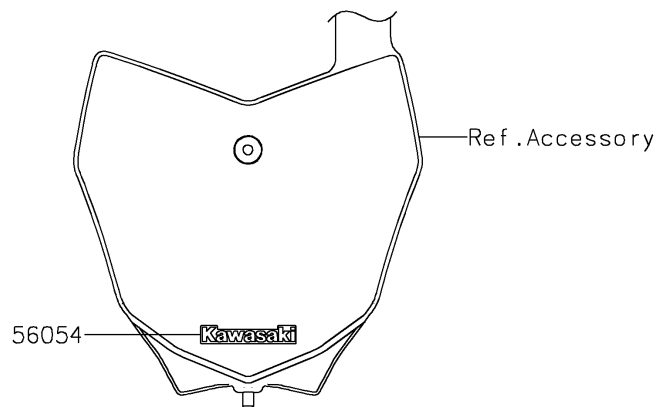

2026 KLX[®]140R

PARTS DIAGRAM

Decals(Green)(ATFNN/AVFNN)

F2861F

2026 KLX[®]140R

PARTS LIST

Decals(Green)(ATFNN/AVFNN)

ITEM NAME

PART NUMBER

QUANTITY
