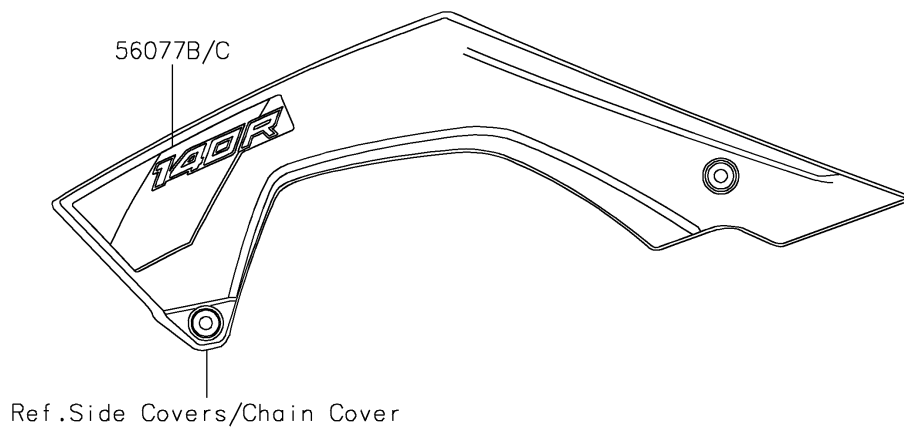

2026 KLX[®]140R

PARTS DIAGRAM

Decals(Green)(ATFNN/AVFNN)

F2861F

2026 KLX[®]140R

PARTS LIST

Decals(Green)(ATFNN/AVFNN)

ITEM NAME

PART NUMBER

QUANTITY
