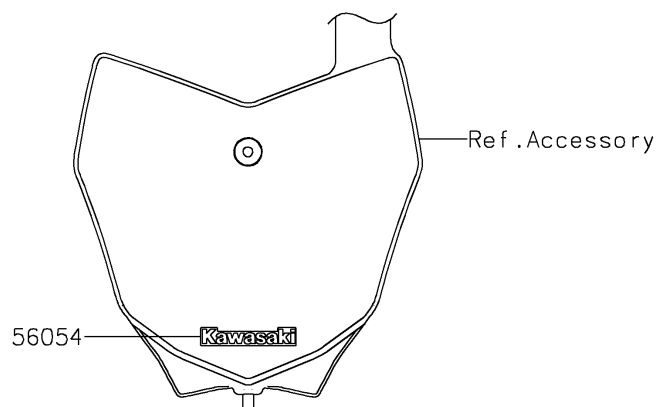

2026 KLX[®]140R

PARTS DIAGRAM

Decals(Green)(ATFNN/AVFNN)

F2861F

2026 KLX[®]140R

PARTS LIST

Decals(Green)(ATFNN/AVFNN)

ITEM NAME	PART NUMBER	QUANTITY
MARK,KAWASAKI (Ref # 56054)	56054-3938	1
PATTERN,SHROUD,LH,UPP (Ref # 56077)	56077-2919	1
PATTERN,SHROUD,RH,UPP (Ref # 56077A)	56077-2920	1
PATTERN,SHROUD,LH,LWR (Ref # 56077B)	56077-2921	1
PATTERN,SHROUD,RH,LWR (Ref # 56077C)	56077-2922	1