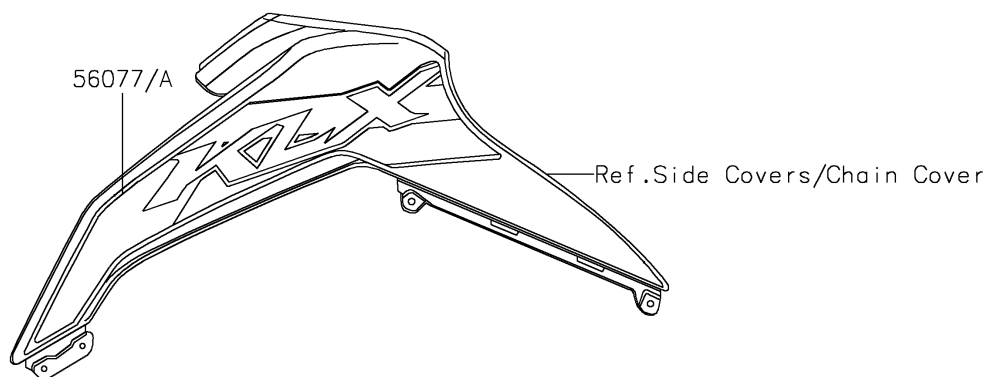

2026 KLX[®]140R

PARTS DIAGRAM

Decals(Green)(ATFNN/AVFNN)

F2861F

2026 KLX[®]140R

PARTS LIST

Decals(Green)(ATFNN/AVFNN)

ITEM NAME	PART NUMBER	QUANTITY
MARK,KAWASAKI (Ref # 56054)	56054-3938	1
PATTERN,SHROUD,LH,UPP (Ref # 56077)	56077-2919	1
PATTERN,SHROUD,RH,UPP (Ref # 56077A)	56077-2920	1
PATTERN,SHROUD,LH,LWR (Ref # 56077B)	56077-2921	1
PATTERN,SHROUD,RH,LWR (Ref # 56077C)	56077-2922	1