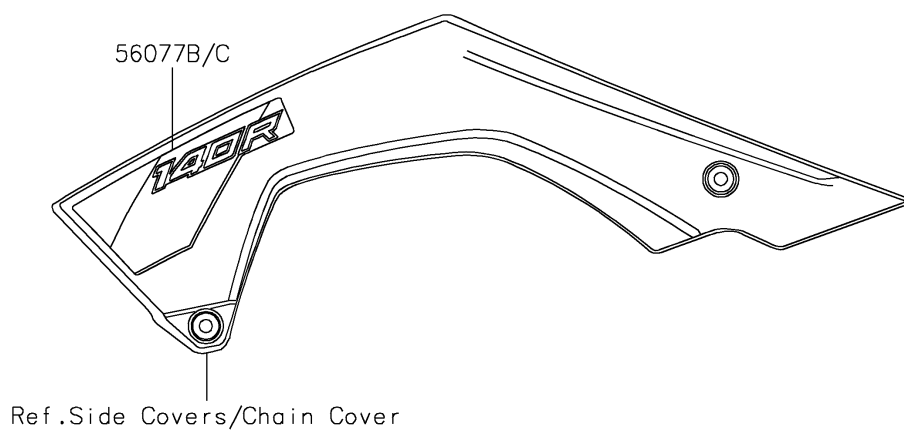

2026 KLX[®]140R

PARTS DIAGRAM

Decals(Green)(ATFNN/AVFNN)

F2861F

2026 KLX[®]140R

PARTS LIST

Decals(Green)(ATFNN/AVFNN)

ITEM NAME	PART NUMBER	QUANTITY
MARK,KAWASAKI (Ref # 56054)	56054-3938	1
PATTERN,SHROUD,LH,UPP (Ref # 56077)	56077-2919	1
PATTERN,SHROUD,RH,UPP (Ref # 56077A)	56077-2920	1
PATTERN,SHROUD,LH,LWR (Ref # 56077B)	56077-2921	1
PATTERN,SHROUD,RH,LWR (Ref # 56077C)	56077-2922	1