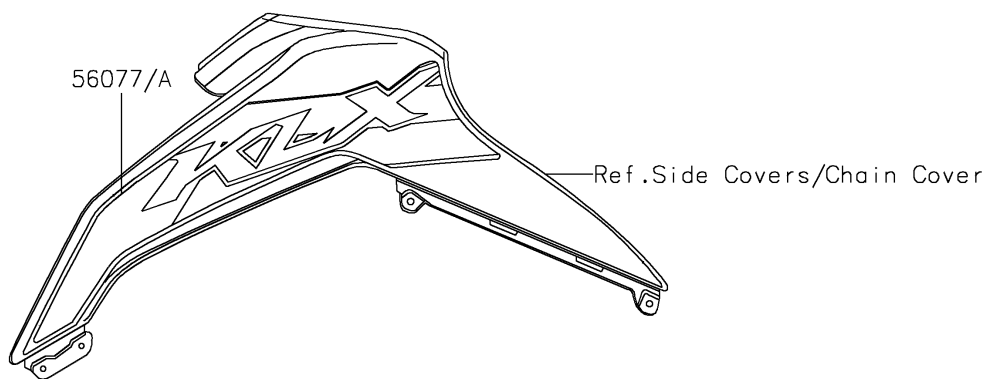

2026 KLX[®]140R

PARTS DIAGRAM

Decals(White)(ATFNN/AVFNN)

F2861E

2026 KLX[®]140R

PARTS LIST

Decals(White)(ATFNN/AVFNN)

ITEM NAME	PART NUMBER	QUANTITY
MARK,KAWASAKI (Ref # 56054)	56054-2924	1
PATTERN,SHROUD,LH,UPP (Ref # 56077)	56077-2923	1
PATTERN,SHROUD,RH,UPP (Ref # 56077A)	56077-2924	1
PATTERN,SHROUD,LH,LWR (Ref # 56077B)	56077-2925	1
PATTERN,SHROUD,RH,LWR (Ref # 56077C)	56077-2926	1