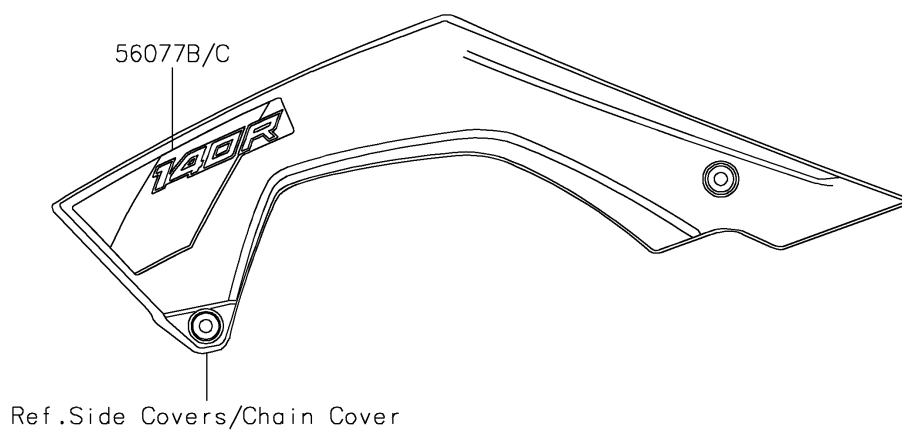

2026 KLX[®]140R

PARTS DIAGRAM

Decals(White)(ATFNN/AVFNN)

F2861E

2026 KLX[®]140R

PARTS LIST

Decals(White)(ATFNN/AVFNN)

ITEM NAME	PART NUMBER	QUANTITY
MARK,KAWASAKI (Ref # 56054)	56054-2924	1
PATTERN,SHROUD,LH,UPP (Ref # 56077)	56077-2923	1
PATTERN,SHROUD,RH,UPP (Ref # 56077A)	56077-2924	1
PATTERN,SHROUD,LH,LWR (Ref # 56077B)	56077-2925	1
PATTERN,SHROUD,RH,LWR (Ref # 56077C)	56077-2926	1