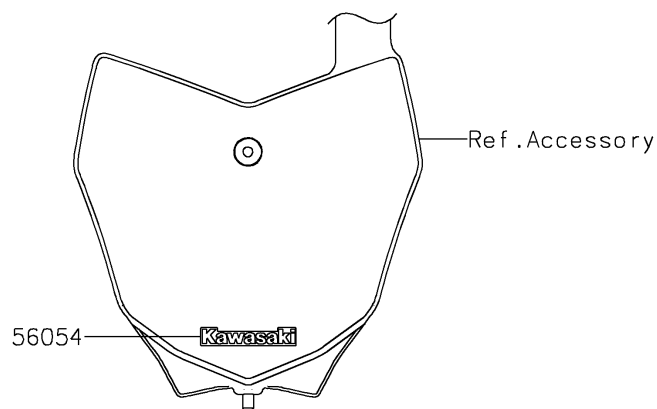

2026 KLX[®]140R

PARTS DIAGRAM

Decals(White)(ATFNN/AVFNN)

F2861E

2026 KLX[®]140R

PARTS LIST

Decals(White)(ATFNN/AVFNN)

ITEM NAME	PART NUMBER	QUANTITY
MARK,KAWASAKI (Ref # 56054)	56054-2924	1
PATTERN,SHROUD,LH,UPP (Ref # 56077)	56077-2923	1
PATTERN,SHROUD,RH,UPP (Ref # 56077A)	56077-2924	1
PATTERN,SHROUD,LH,LWR (Ref # 56077B)	56077-2925	1
PATTERN,SHROUD,RH,LWR (Ref # 56077C)	56077-2926	1