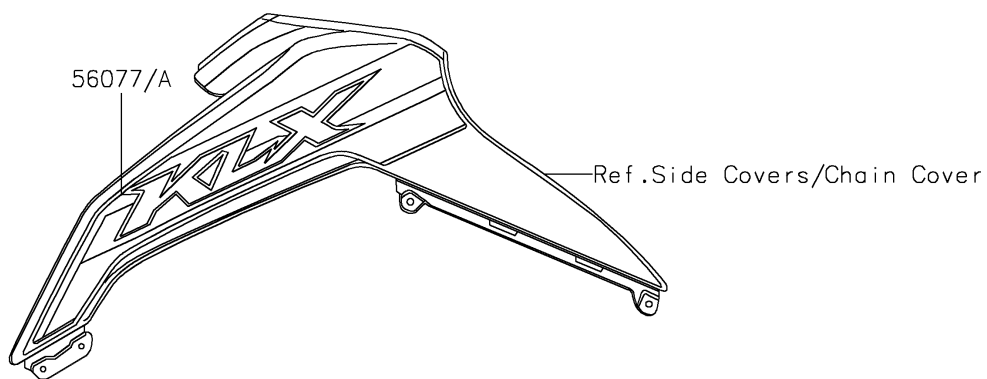

2026 KLX[®]140R

PARTS DIAGRAM

Decals(Gray)(ARFNN)

Kawasaki

Let the Good Times Roll[®]

F2861A

2026 KLX[®]140R

PARTS LIST