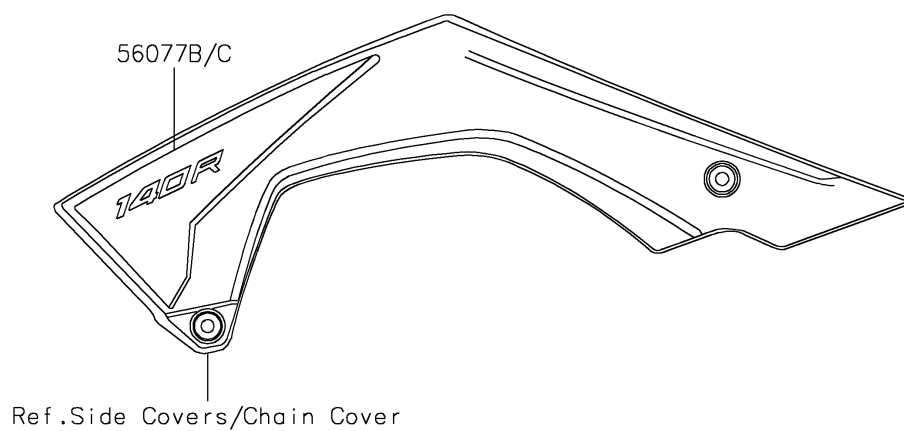

2026 KLX[®]140R

PARTS DIAGRAM

Decals(Gray)(ARFNN)

Kawasaki

Let the Good Times Roll[®]

F2861A

2026 KLX[®]140R

PARTS LIST

Decals(Gray)(ARFNN)

ITEM NAME

PART NUMBER

QUANTITY
