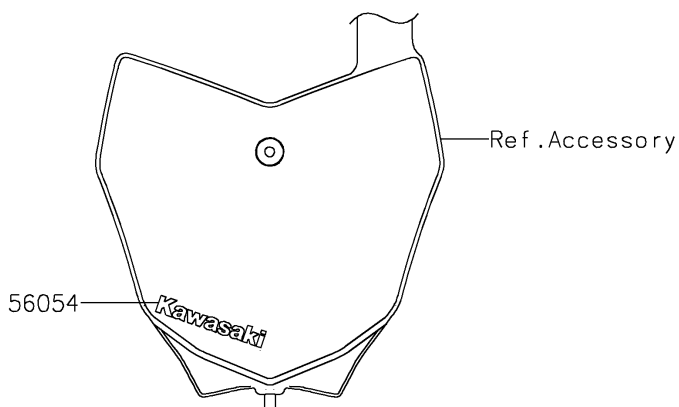

2026 KLX[®]140R

PARTS DIAGRAM

Decals(Gray)(ARFNN)

Kawasaki

Let the Good Times Roll[®]

F2861A

2026 KLX[®]140R

PARTS LIST

Decals(Gray)(ARFNN)

ITEM NAME

PART NUMBER

QUANTITY
