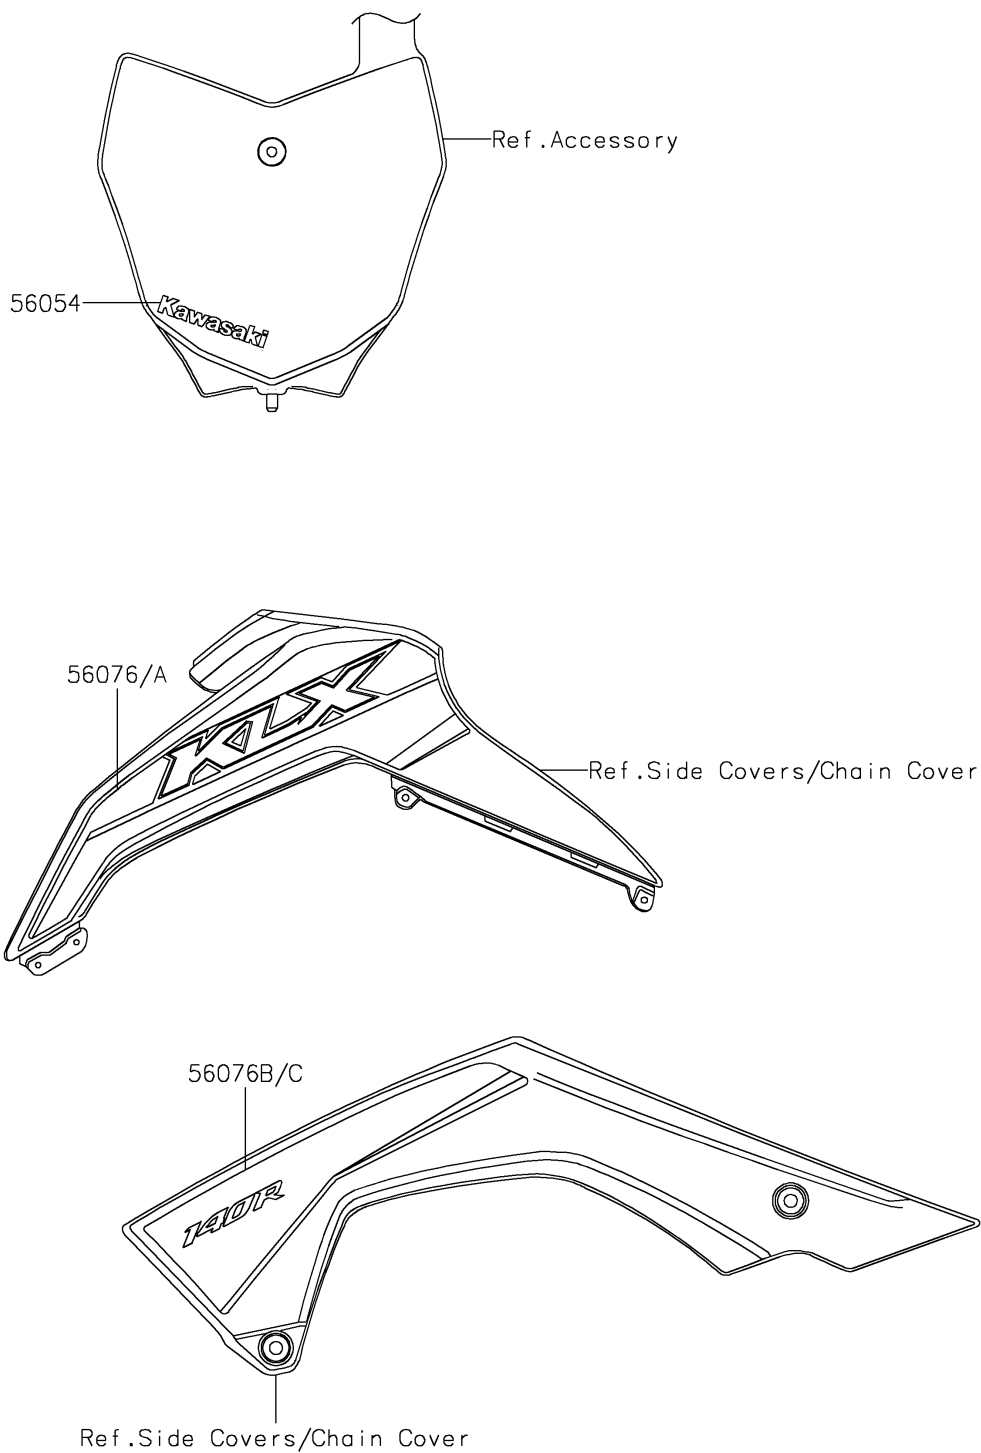

2024 KLX[®]140R

PARTS DIAGRAM

Decals(Green)(APFNN)

Kawasaki

Let the Good Times Roll[®]

F2861

2024 KLX[®]140R

PARTS LIST

Decals(Green)(APFNN)

ITEM NAME

PART NUMBER

QUANTITY
