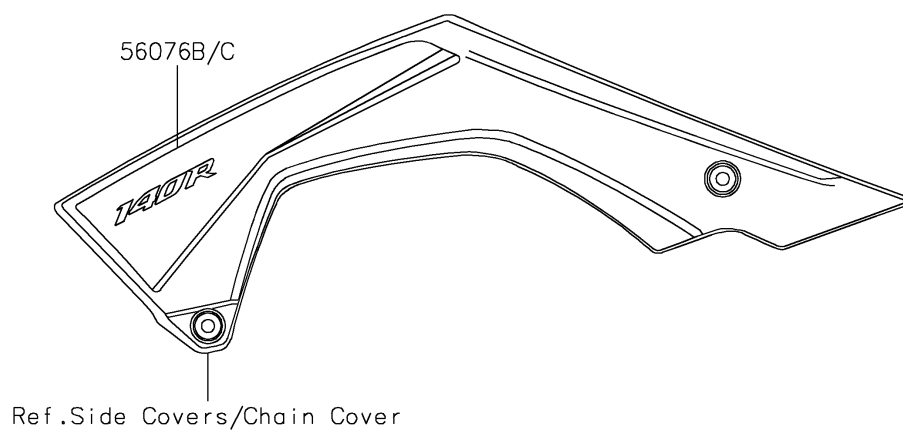

2023 KLX[®]140R

PARTS DIAGRAM

Decals(Green)(APFNN)

F2861

2023 KLX[®]140R

PARTS LIST

Decals(Green)(APFNN)

Kawasaki

Let the Good Times Roll[®]

ITEM NAME

PART NUMBER

QUANTITY
