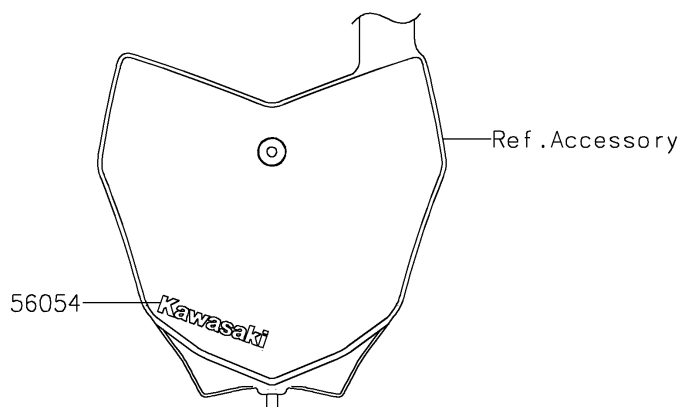

2023 KLX[®]140R

PARTS DIAGRAM

Decals(Green)(APFNN)

F2861

2023 KLX[®]140R

PARTS LIST

Decals(Green)(APFNN)

Kawasaki

Let the Good Times Roll[®]

ITEM NAME

PART NUMBER

QUANTITY
