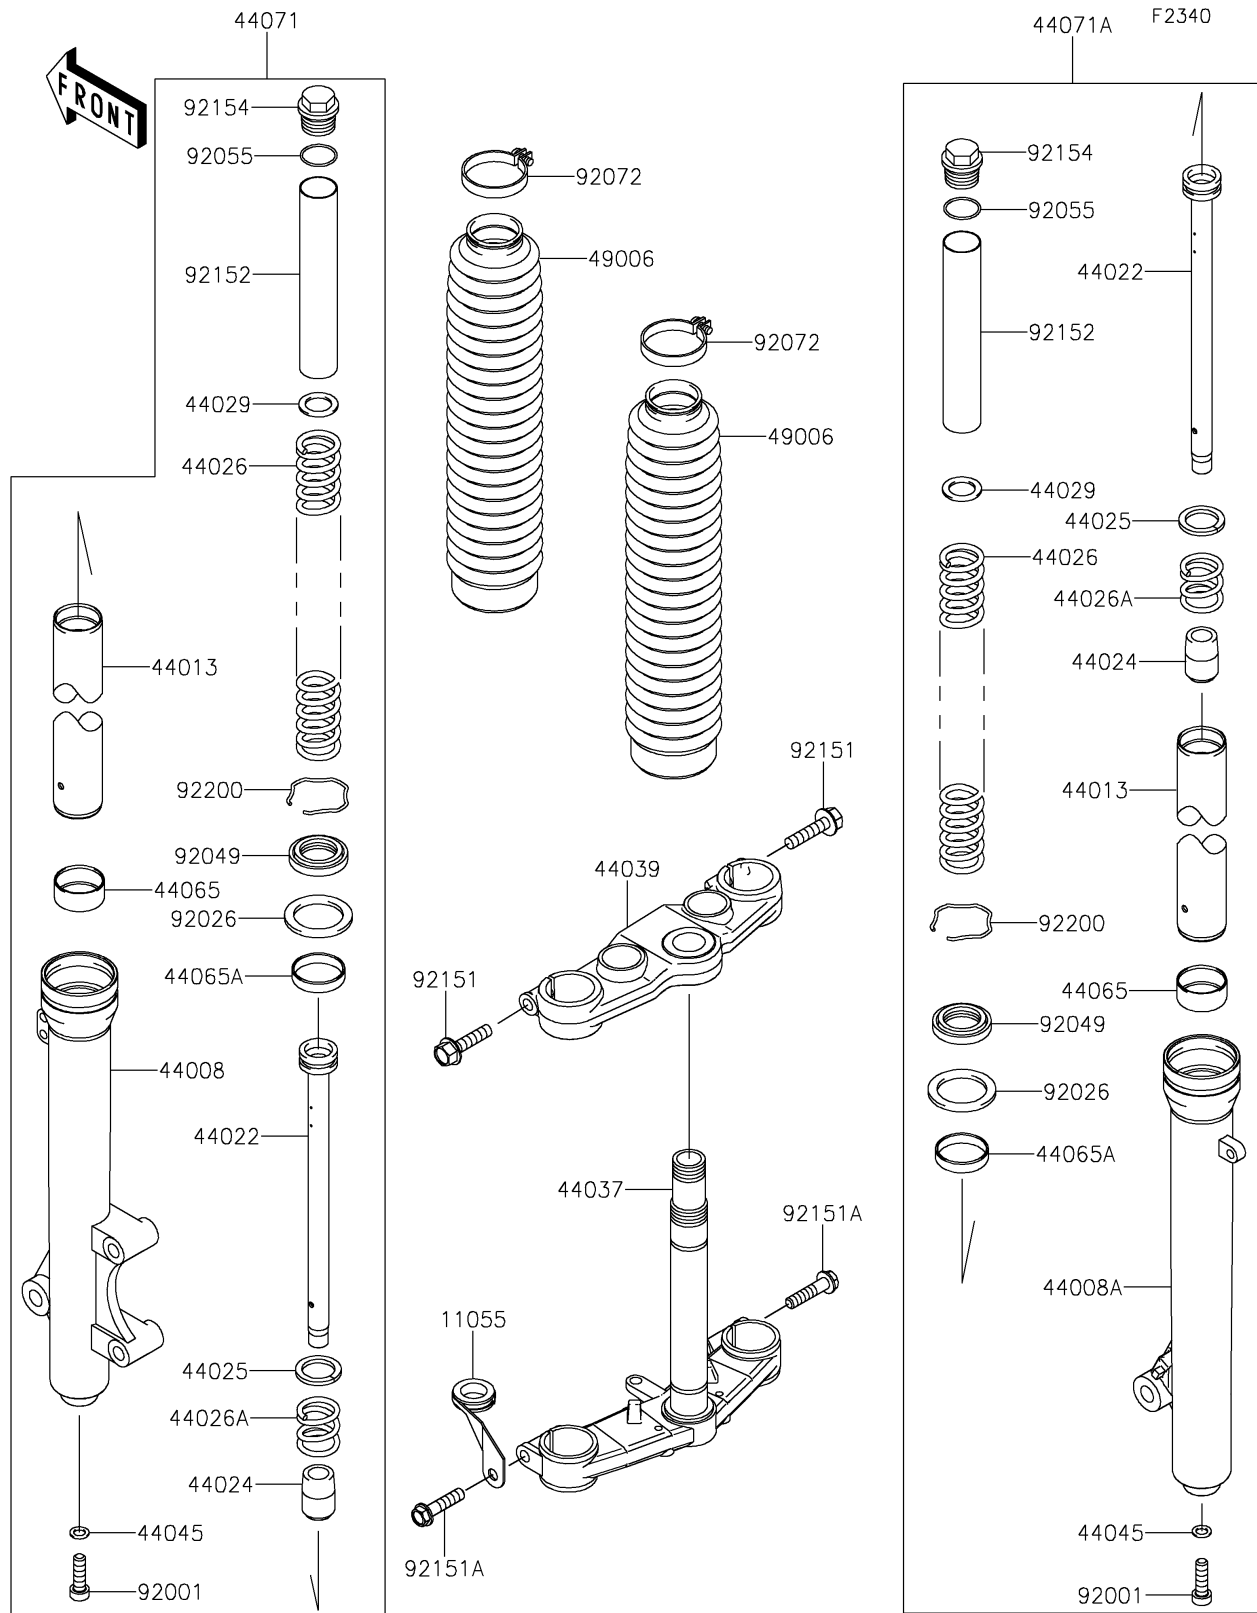

2026 KLX[®]140R

PARTS DIAGRAM

Front Fork

2026 KLX[®]140R

PARTS LIST

Front Fork

ITEM NAME

PART NUMBER

QUANTITY
