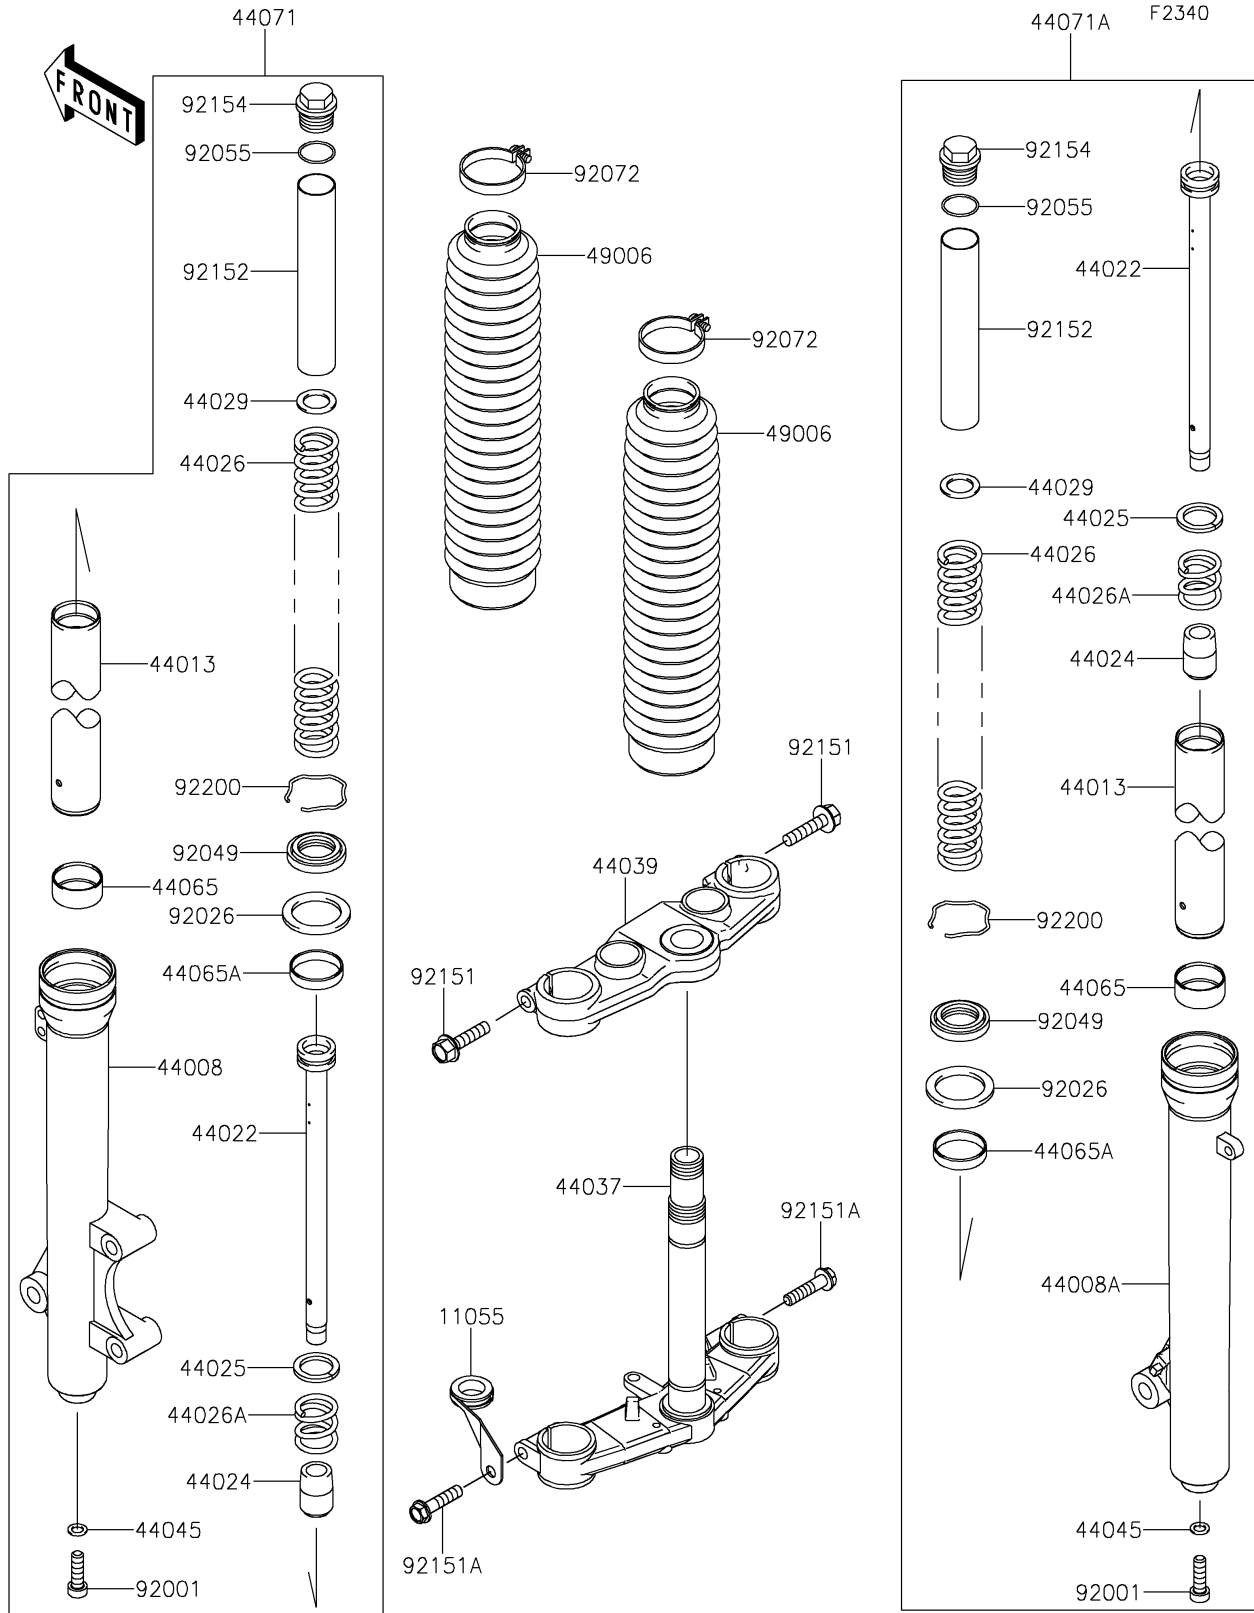

2024 KLX[®]140R

PARTS DIAGRAM

Front Fork

2024 KLX[®]140R

PARTS LIST

Front Fork

ITEM NAME

PART NUMBER

QUANTITY
