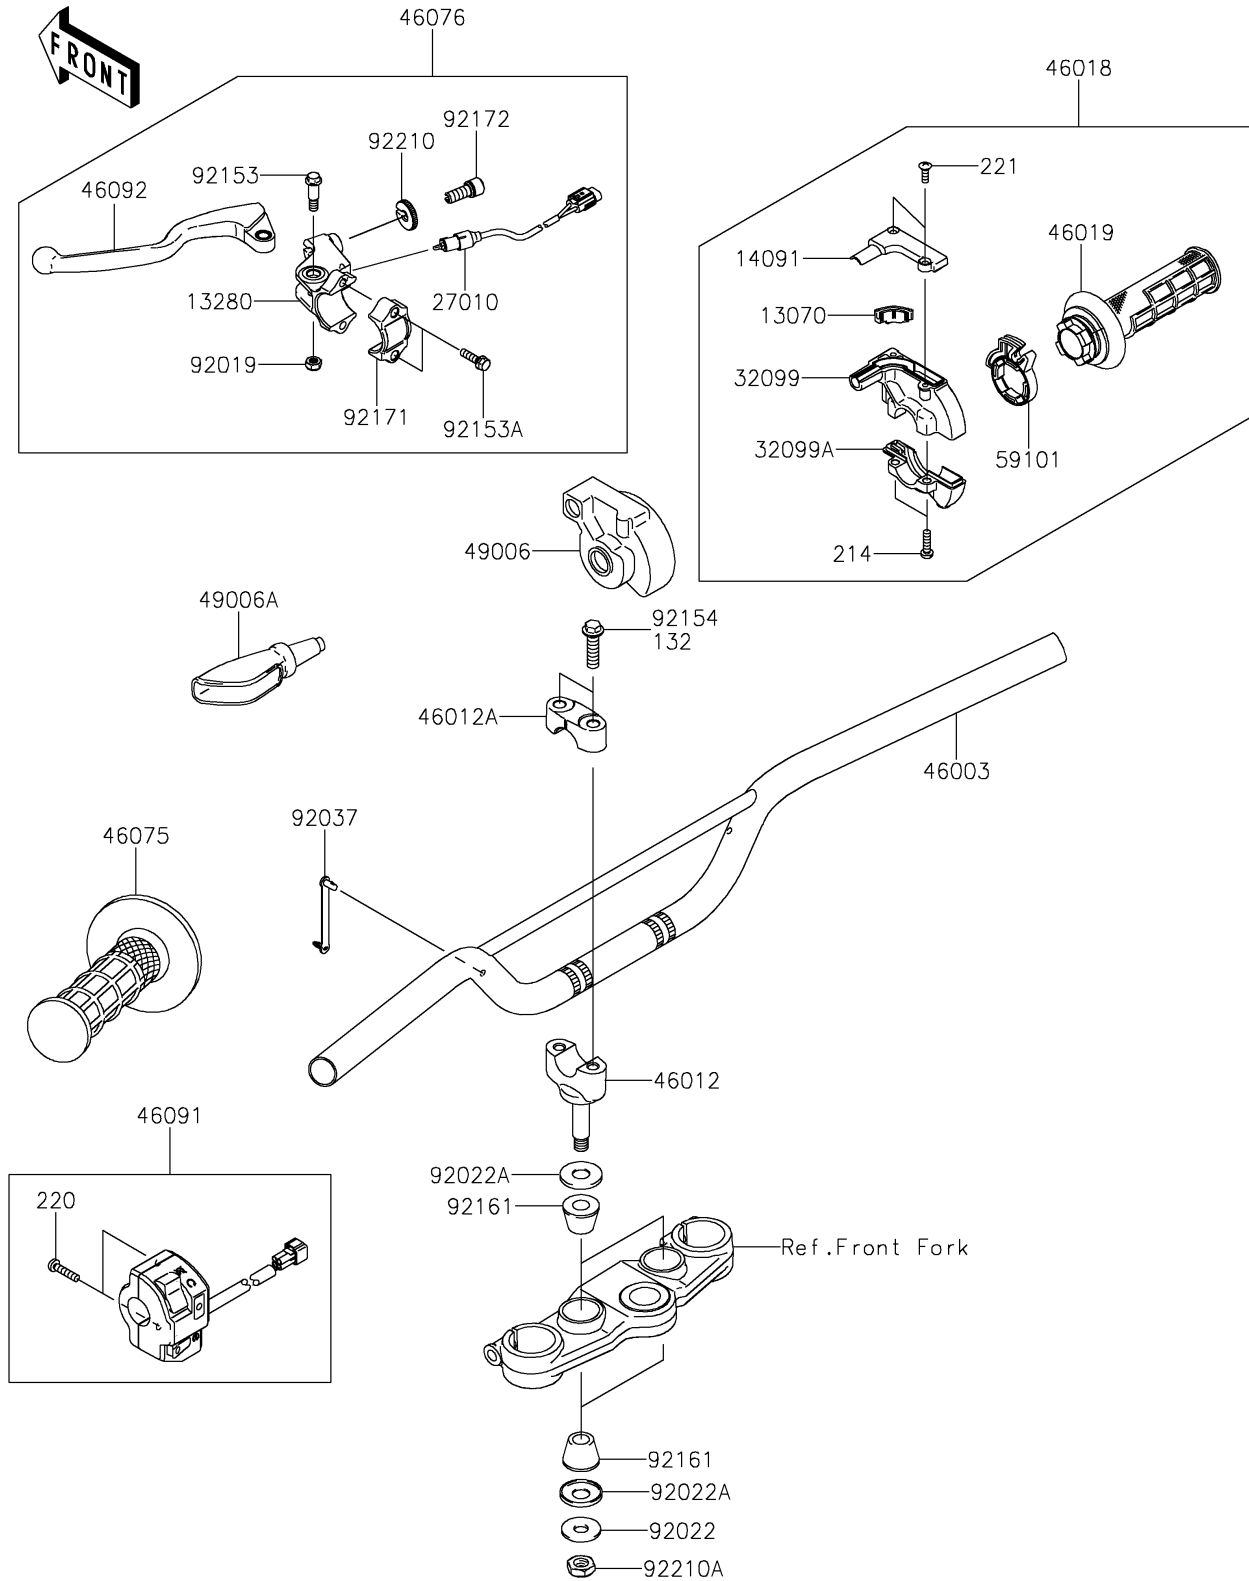

2026 KLX[®]140R

PARTS DIAGRAM

Handlebar

F2310

2026 KLX[®]140R

PARTS LIST

Handlebar

Kawasaki

Let the Good Times Roll[®]

ITEM NAME

PART NUMBER

QUANTITY
