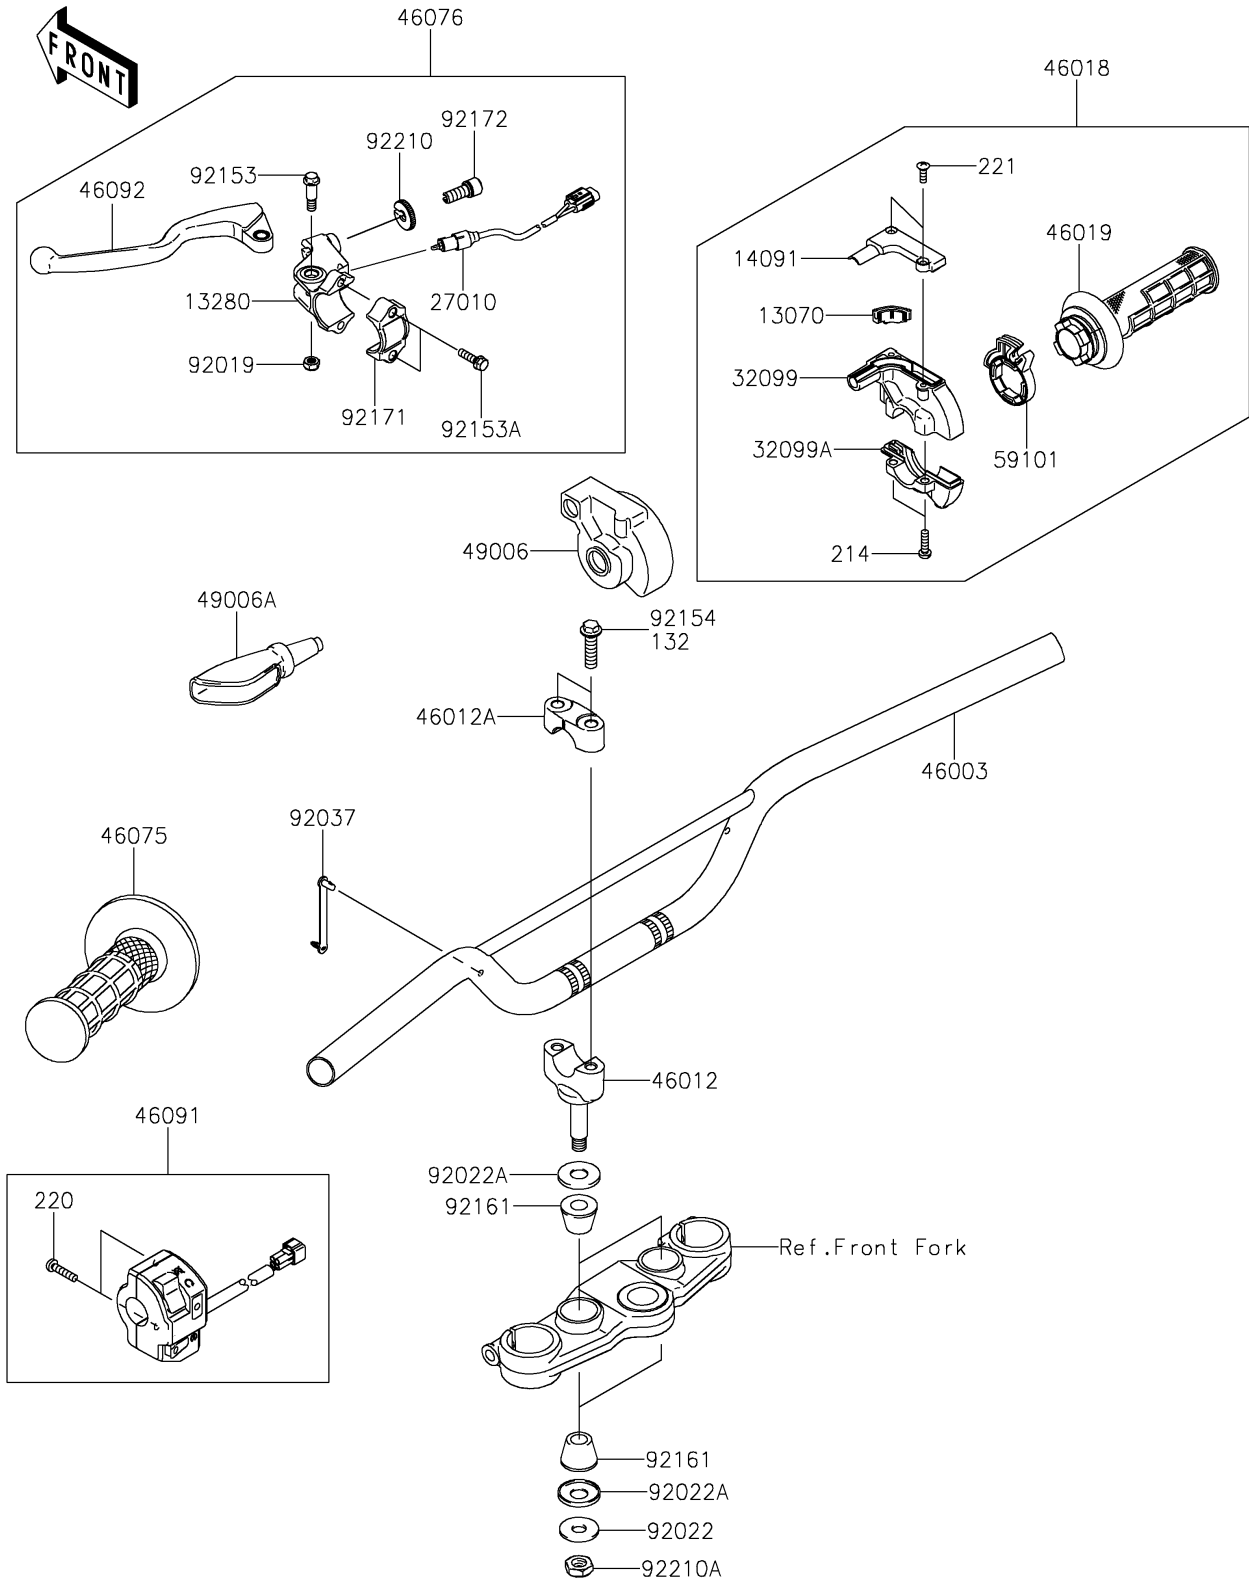

2024 KLX[®]140R

PARTS DIAGRAM

Handlebar

F2310

2024 KLX[®]140R

PARTS LIST

Handlebar

Kawasaki

Let the Good Times Roll[®]

ITEM NAME

PART NUMBER

QUANTITY
