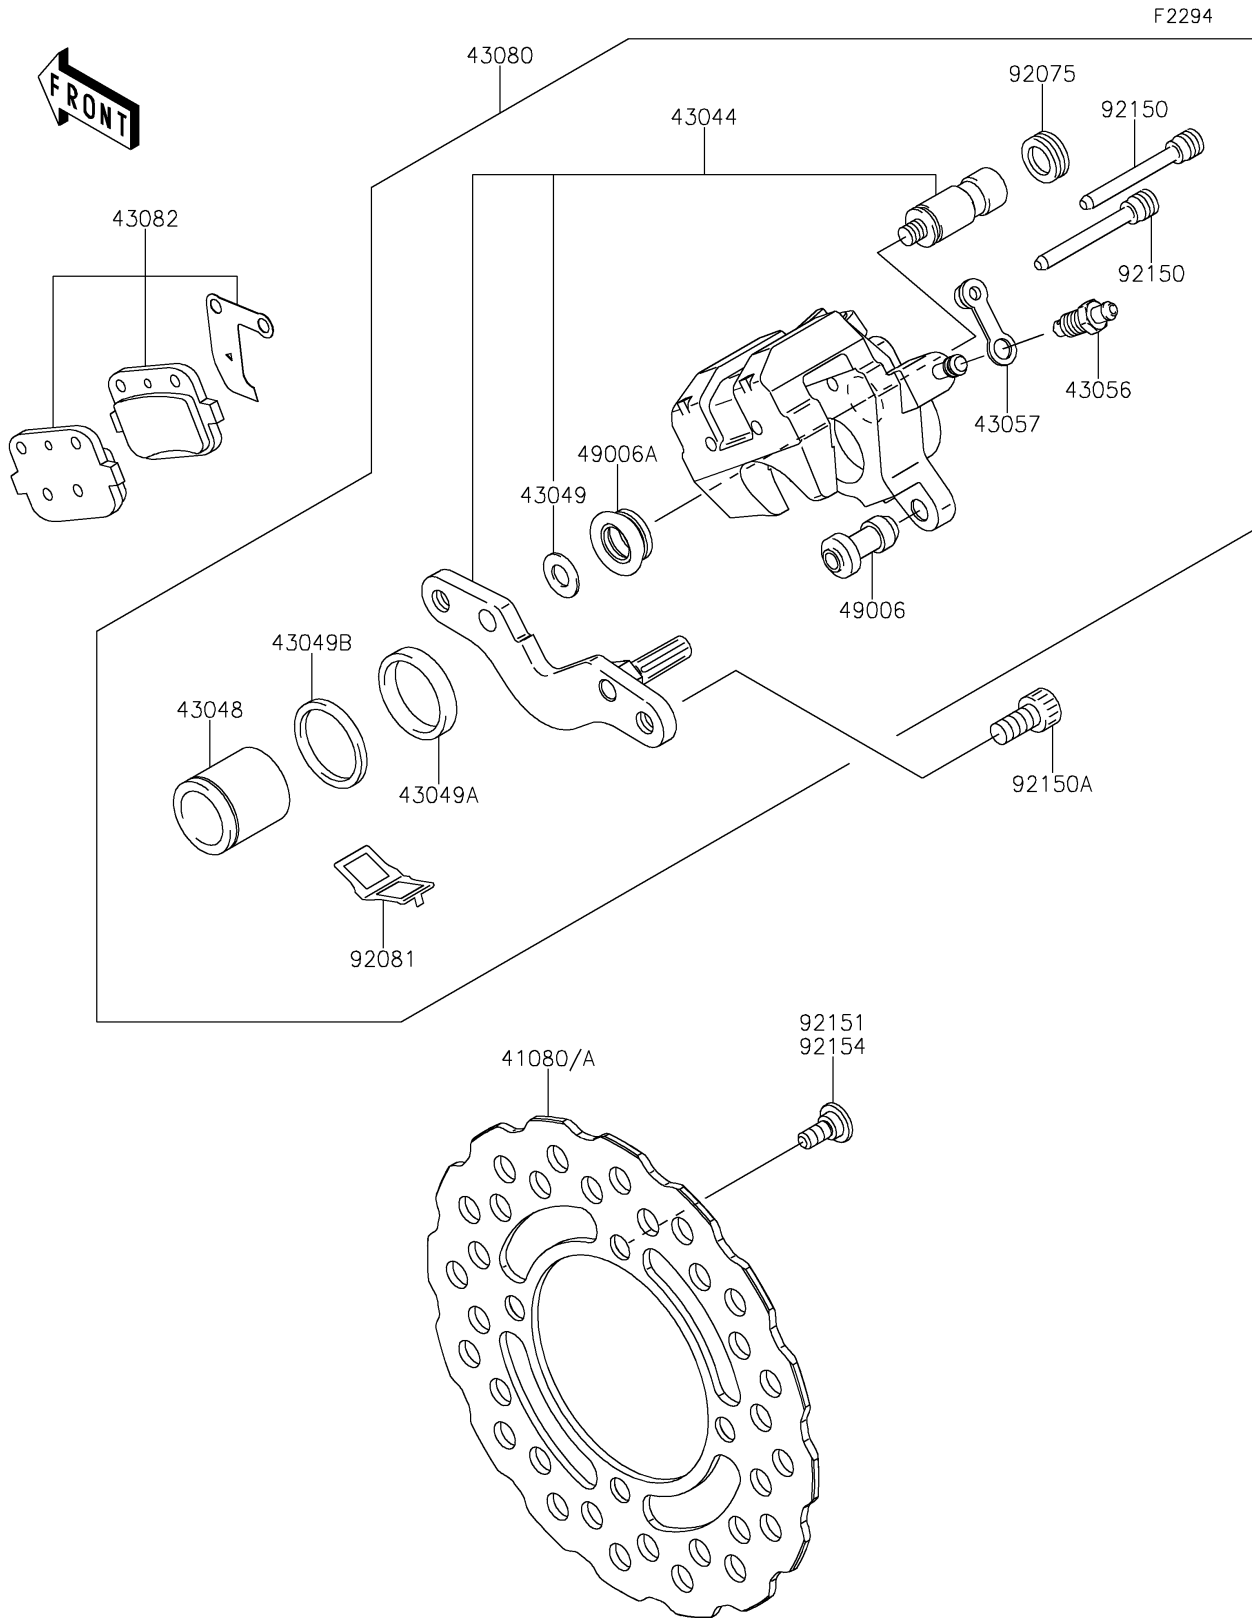

2024 KLX[®]140R

PARTS DIAGRAM

Rear Brake

2024 KLX[®]140R

PARTS LIST

Rear Brake

Kawasaki

Let the Good Times Roll[®]

ITEM NAME

PART NUMBER

QUANTITY
