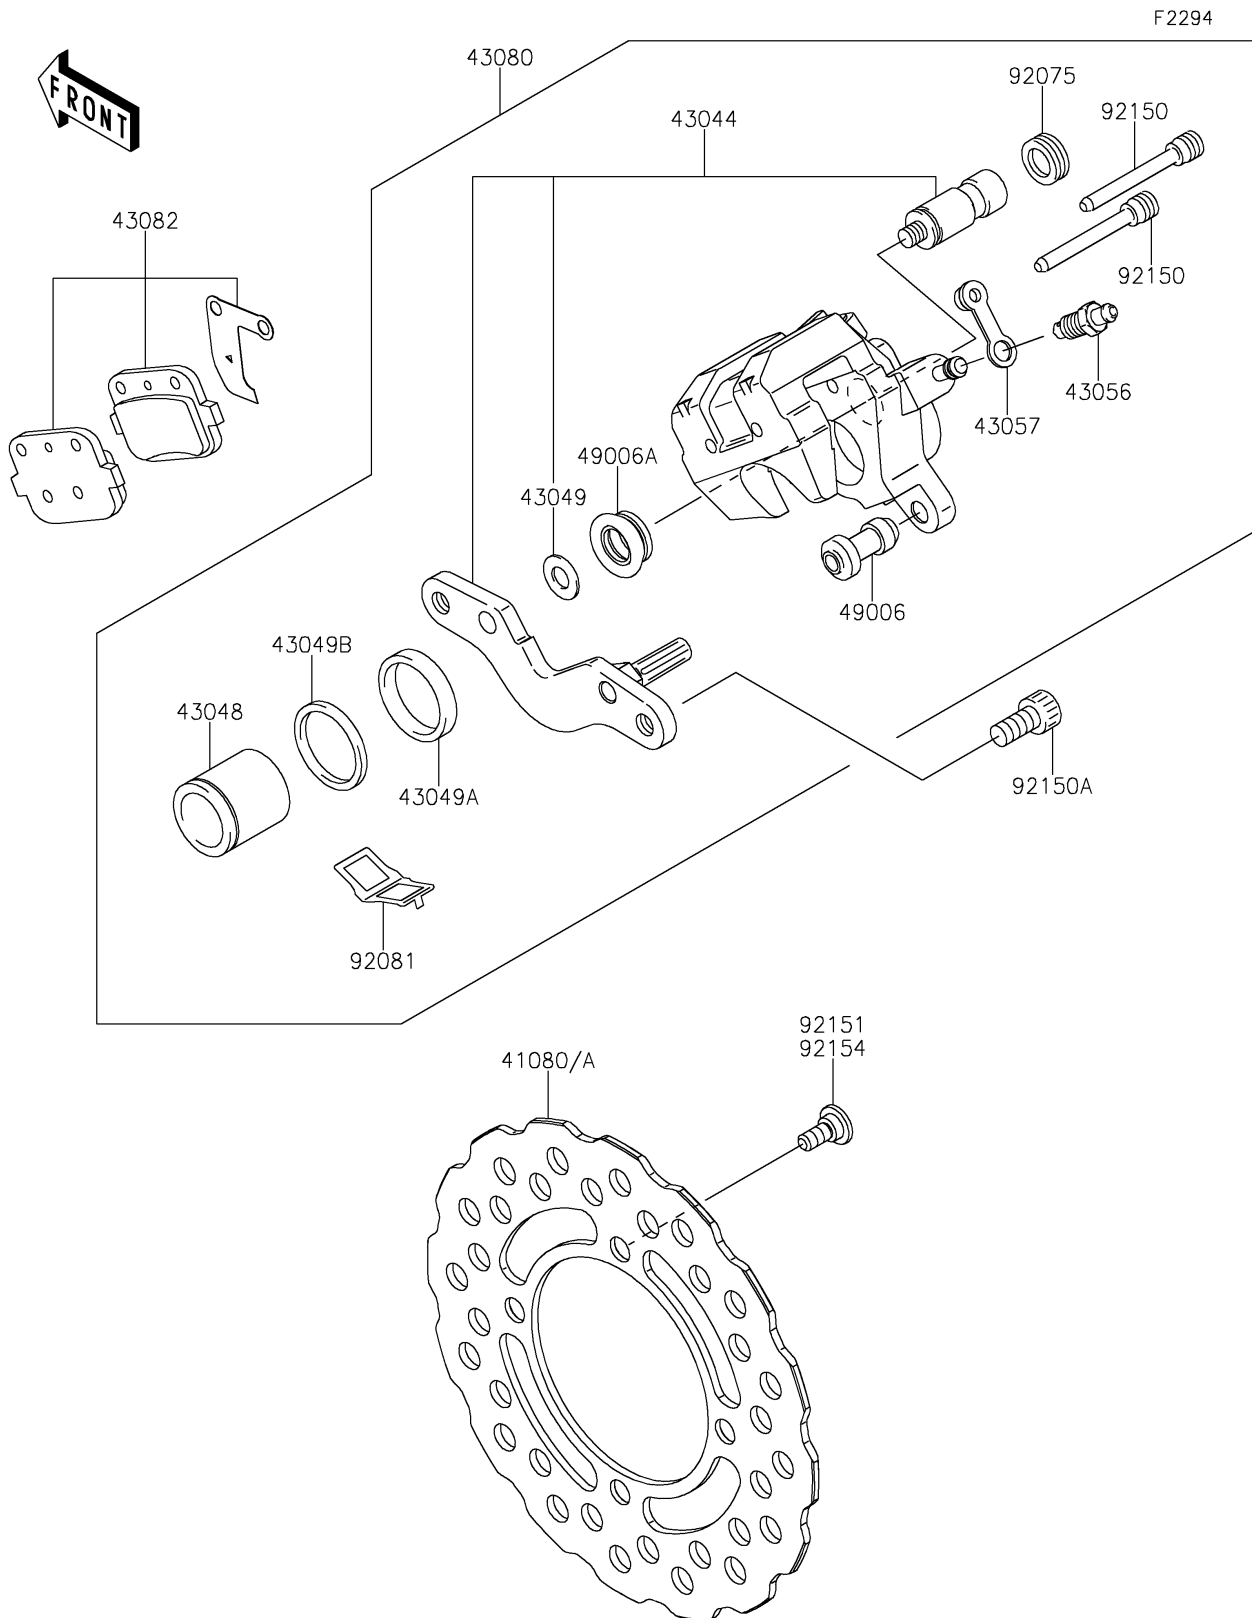

2023 KLX®140R

PARTS DIAGRAM

Rear Brake