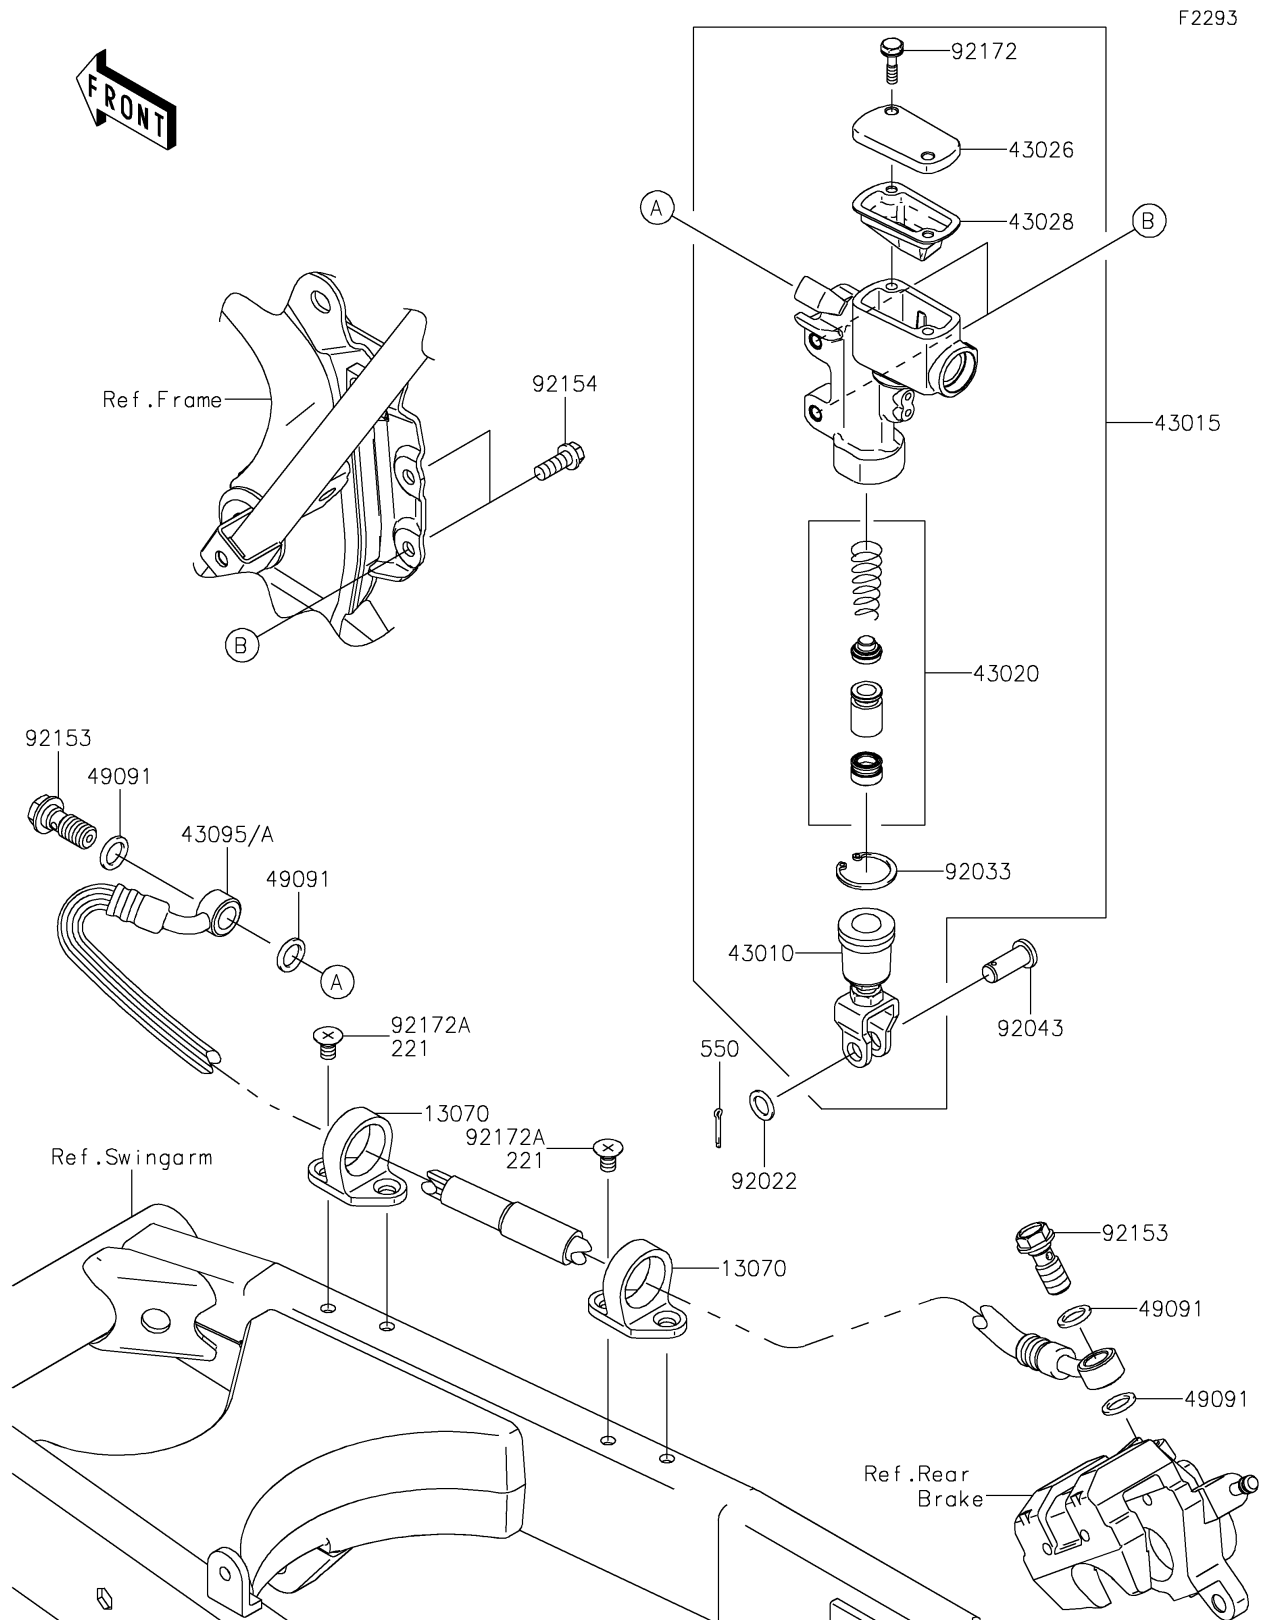

2026 KLX[®]140R

PARTS DIAGRAM

Rear Master Cylinder

2026 KLX[®]140R

PARTS LIST

Rear Master Cylinder

ITEM NAME

PART NUMBER

QUANTITY
