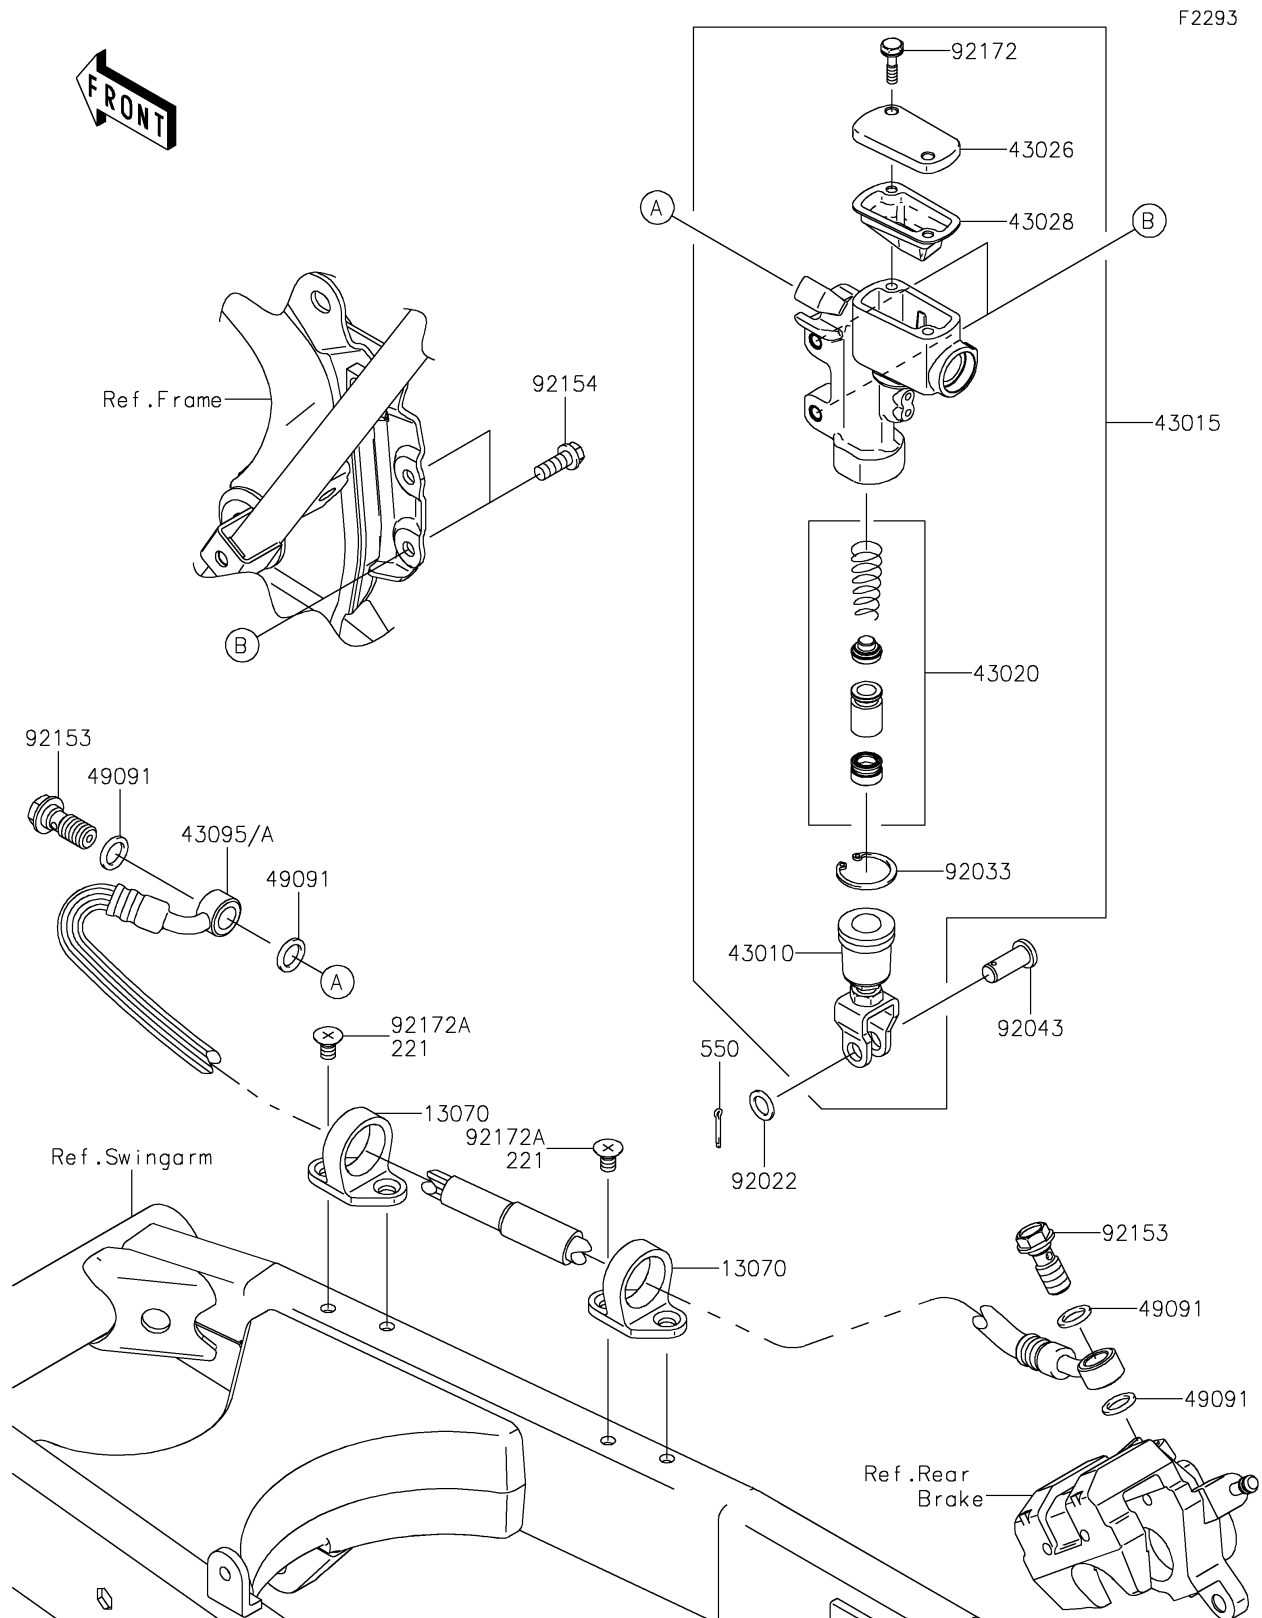

2025 KLX[®]140R

PARTS DIAGRAM

Rear Master Cylinder

2025 KLX[®]140R

PARTS LIST

Rear Master Cylinder

ITEM NAME	PART NUMBER	QUANTITY
GUIDE,HOSE (Ref # 13070)	13070-1144	2
ROD-ASSY-BRAKE (Ref # 43010)	43010-0006	1
CYLINDER-ASSY-MASTER,RR (Ref # 43015)	43015-0099	1
PISTON-COMP-BRAKE (Ref # 43020)	43020-1094	1
CAP-BRAKE (Ref # 43026)	43026-0008	1
DIAPHRAGM (Ref # 43028)	43028-1092	1
HOSE-BRAKE,RR (Ref # 43095)	43095-1933	1
WASHER-SEAL,10.1X14.5X1.5 (Ref # 49091)	49091-0001	4
WASHER,8.5X13X1 (Ref # 92022)	92022-1028	1
RING-SNAP,20.9X24.6X1.2 (Ref # 92033)	92033-0079	1
PIN (Ref # 92043)	92043-0004	1
BOLT,OIL,L=23 (Ref # 92153)	92153-0029	2
BOLT,FLANGED,6X16 (Ref # 92154)	92154-0460	2
SCREW (Ref # 92172)	92172-0286	2
SCREW,6X10 (Ref # 92172A)	92172-1503	4
PIN-COTTER,2.0X15 (Ref # 550)	550AA2015	1