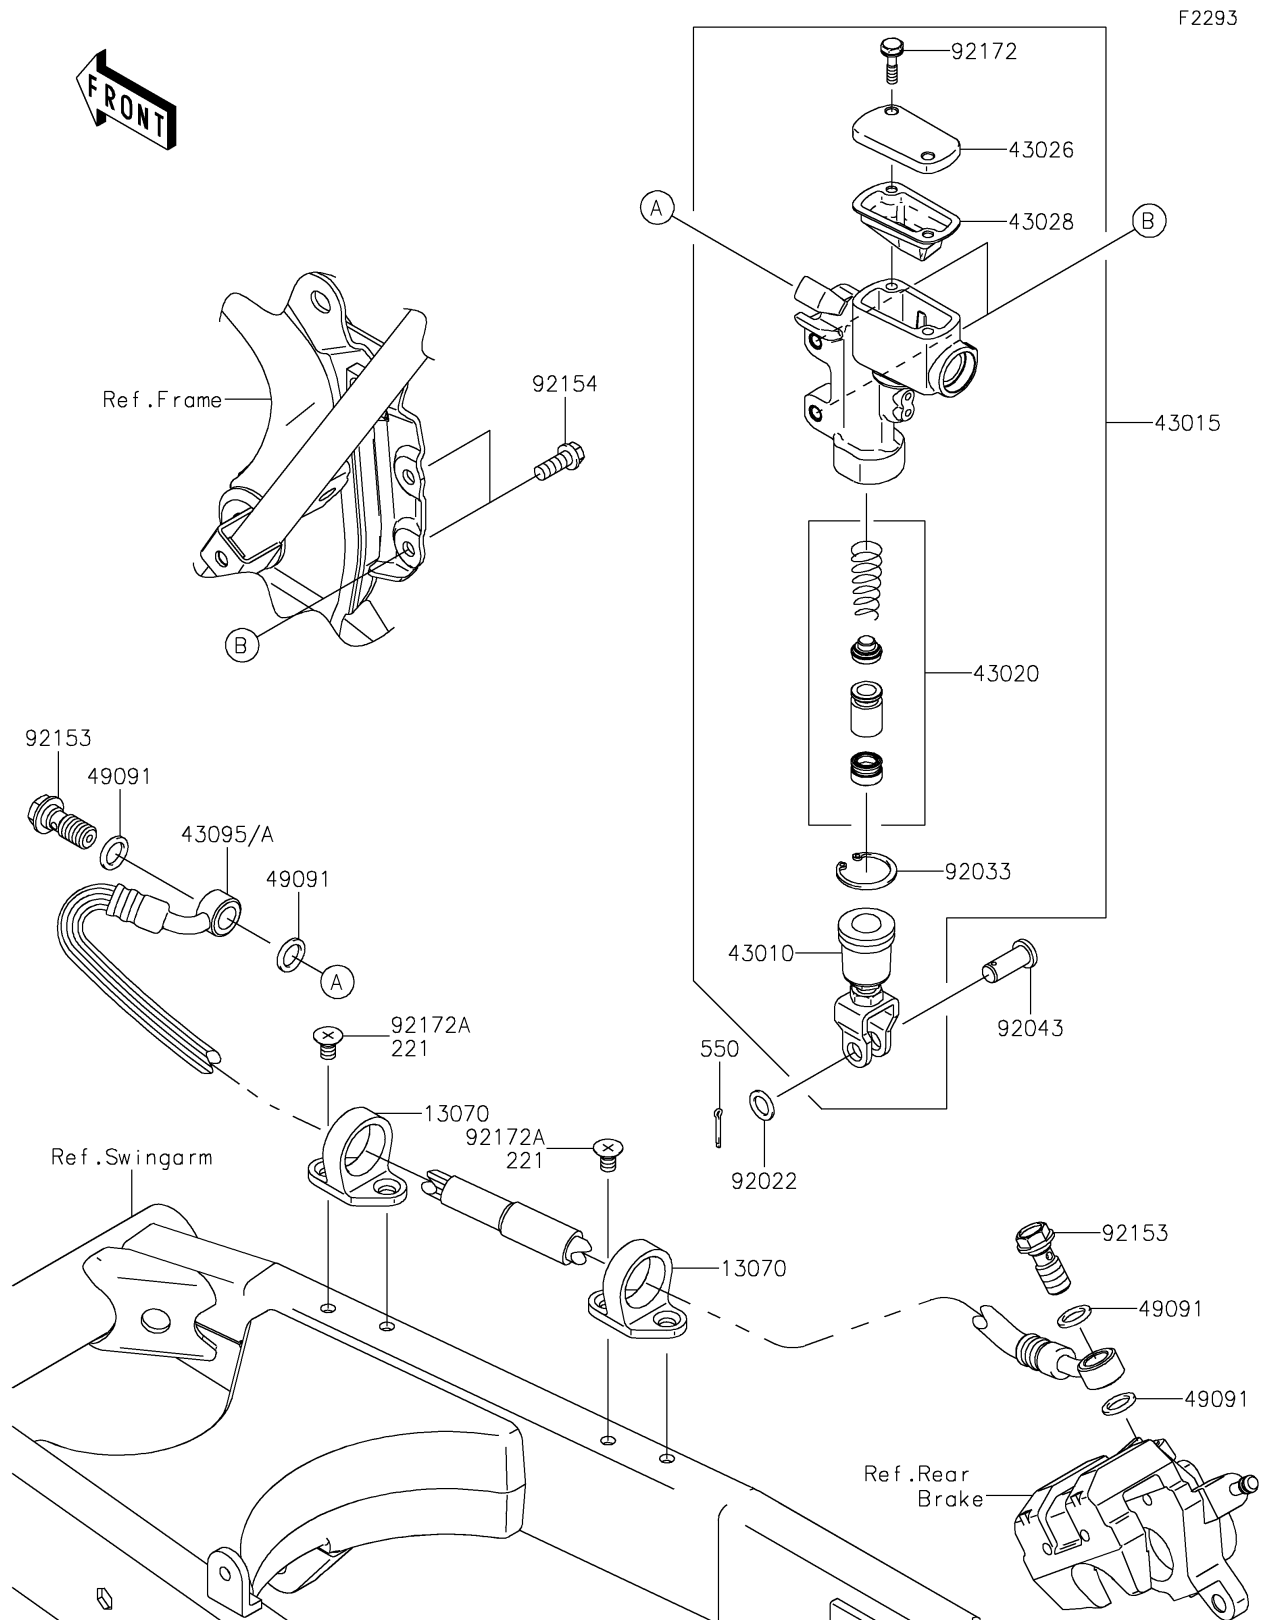

2024 KLX[®]140R

PARTS DIAGRAM

Rear Master Cylinder

2024 KLX[®]140R

PARTS LIST

Rear Master Cylinder

ITEM NAME

PART NUMBER

QUANTITY
