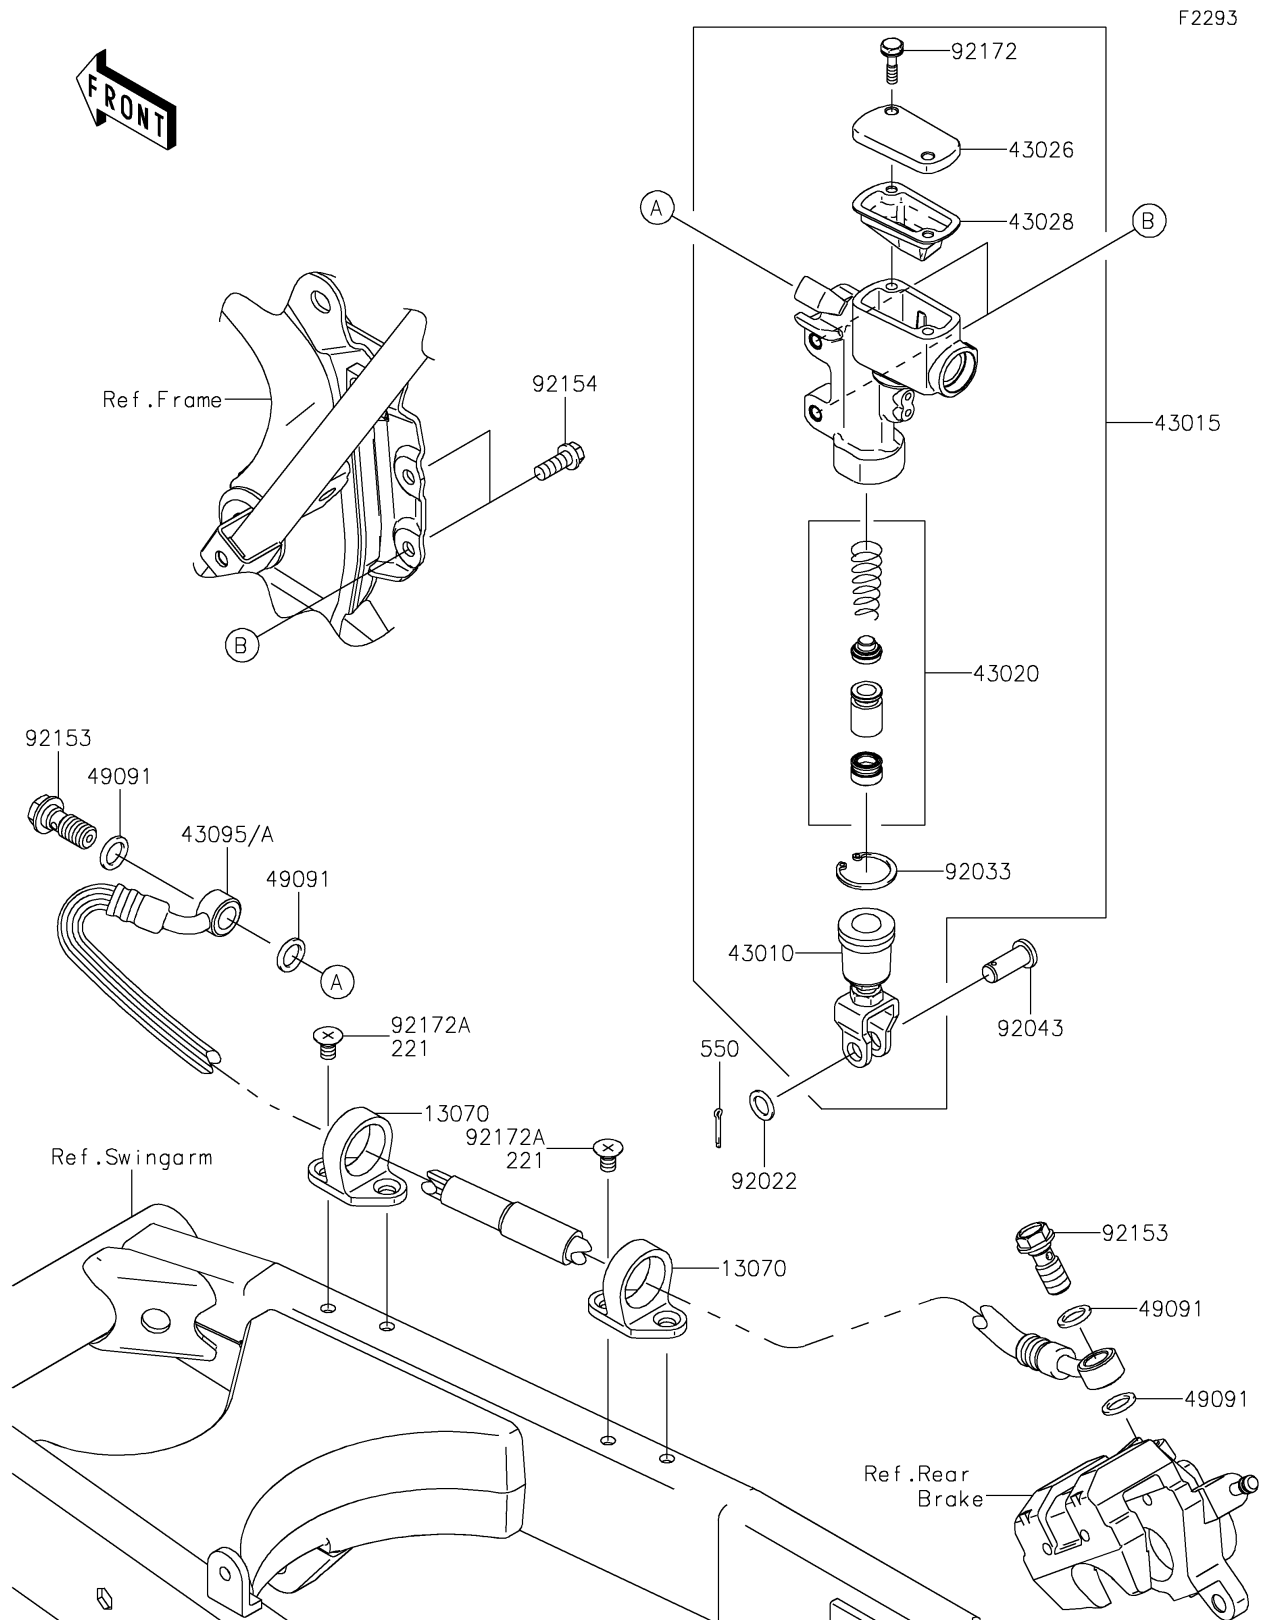

2023 KLX[®]140R

PARTS DIAGRAM

Rear Master Cylinder

2023 KLX[®]140R

PARTS LIST

Rear Master Cylinder

ITEM NAME	PART NUMBER	QUANTITY
GUIDE,HOSE (Ref # 13070)	13070-1144	2
ROD-ASSY-BRAKE (Ref # 43010)	43010-0006	1
CYLINDER-ASSY-MASTER,RR (Ref # 43015)	43015-0099	1
PISTON-COMP-BRAKE (Ref # 43020)	43020-1094	1
CAP-BRAKE (Ref # 43026)	43026-0008	1
DIAPHRAGM (Ref # 43028)	43028-1092	1
HOSE-BRAKE,RR (Ref # 43095A)	43095-2201	1
WASHER-SEAL,10.1X14.5X1.5 (Ref # 49091)	49091-0001	4
WASHER,8.5X13X1 (Ref # 92022)	92022-1028	1
RING-SNAP,20.9X24.6X1.2 (Ref # 92033)	92033-0079	1
PIN (Ref # 92043)	92043-0004	1
BOLT,OIL,L=23 (Ref # 92153)	92153-0029	2
BOLT,FLANGED,6X16 (Ref # 92154)	92154-0460	2
SCREW (Ref # 92172)	92172-0286	2
SCREW-CSK-CROS,6X10 (Ref # 221)	221AA0610	4
PIN-COTTER,2.0X15 (Ref # 550)	550AA2015	1