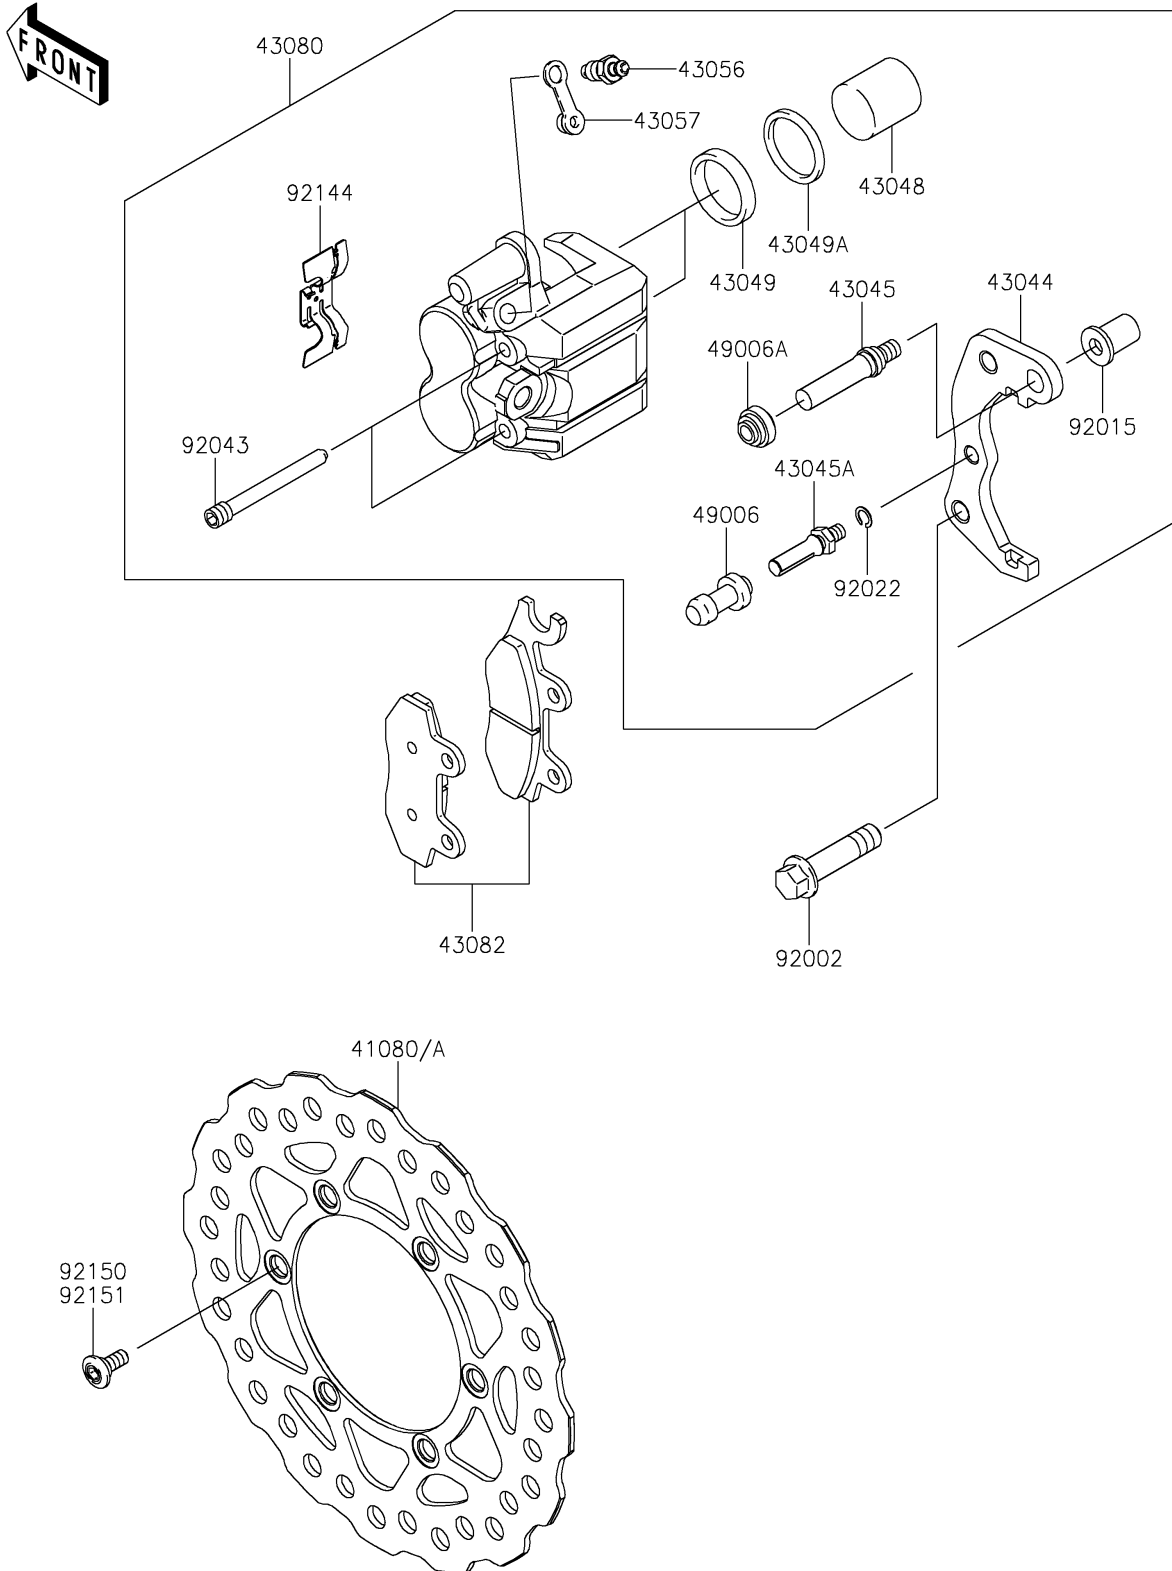

2024 KLX[®]140R

PARTS DIAGRAM

Front Brake

F2292

2024 KLX[®]140R

PARTS LIST

Front Brake

Kawasaki

Let the Good Times Roll[®]

ITEM NAME

PART NUMBER

QUANTITY
