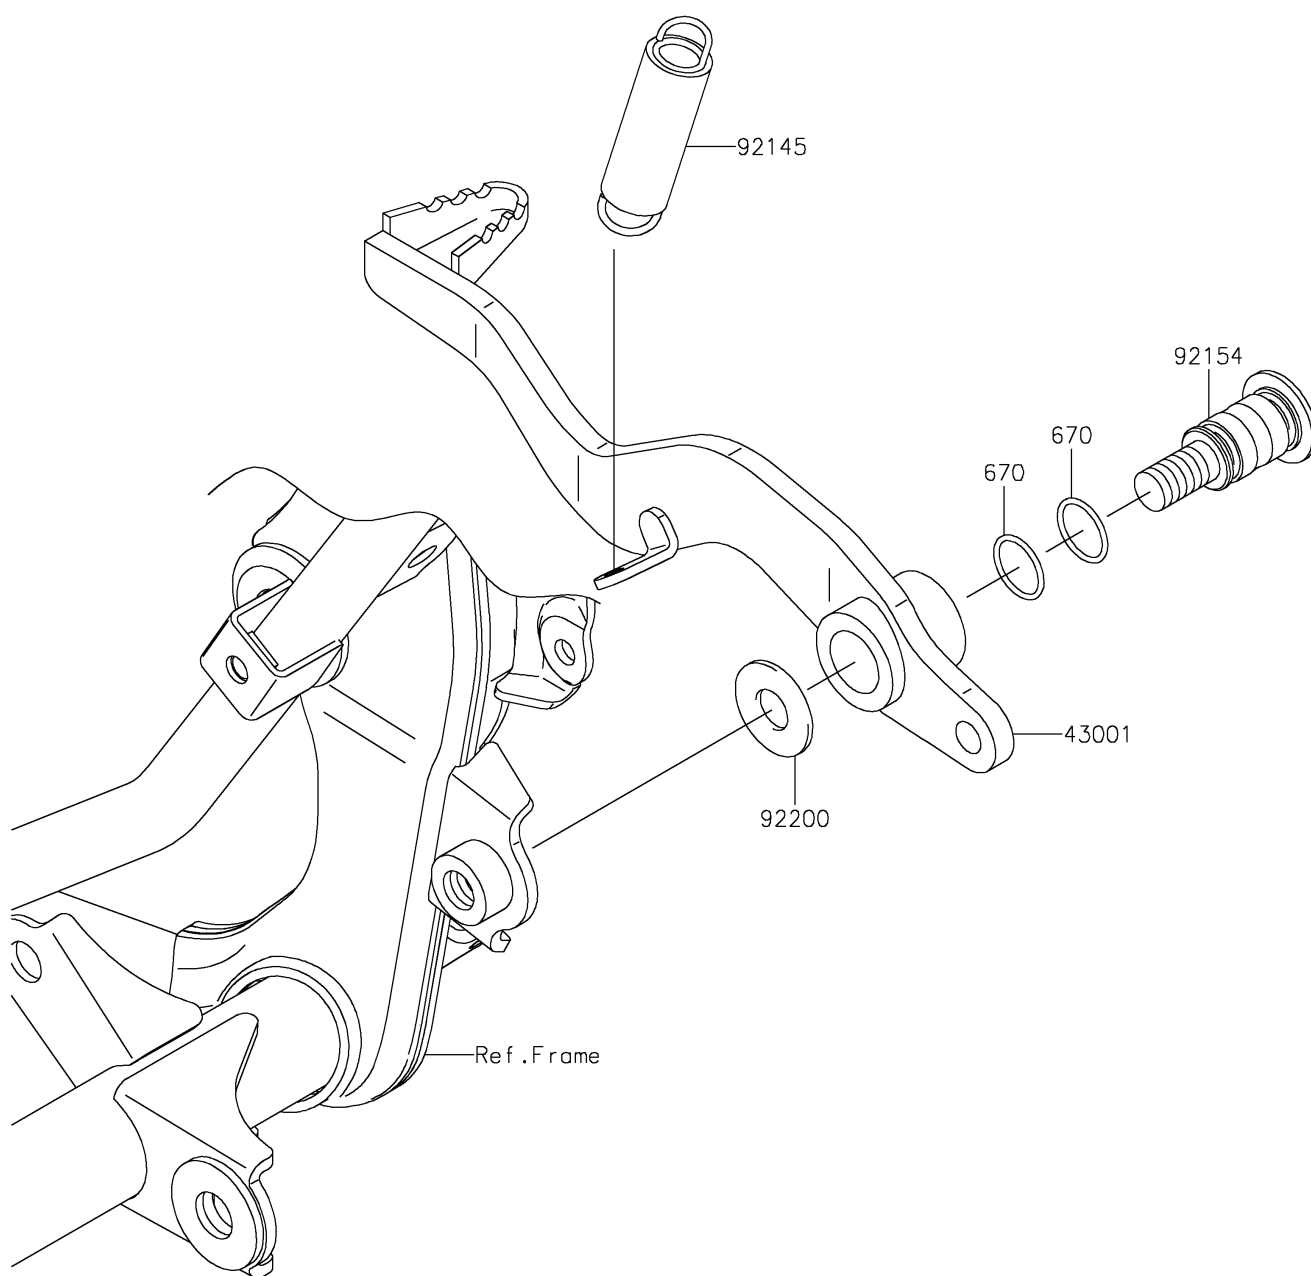

2026 KLX[®]140R

PARTS DIAGRAM

Brake Pedal

F2260

2026 KLX[®]140R

PARTS LIST

Brake Pedal

ITEM NAME

PART NUMBER

QUANTITY
