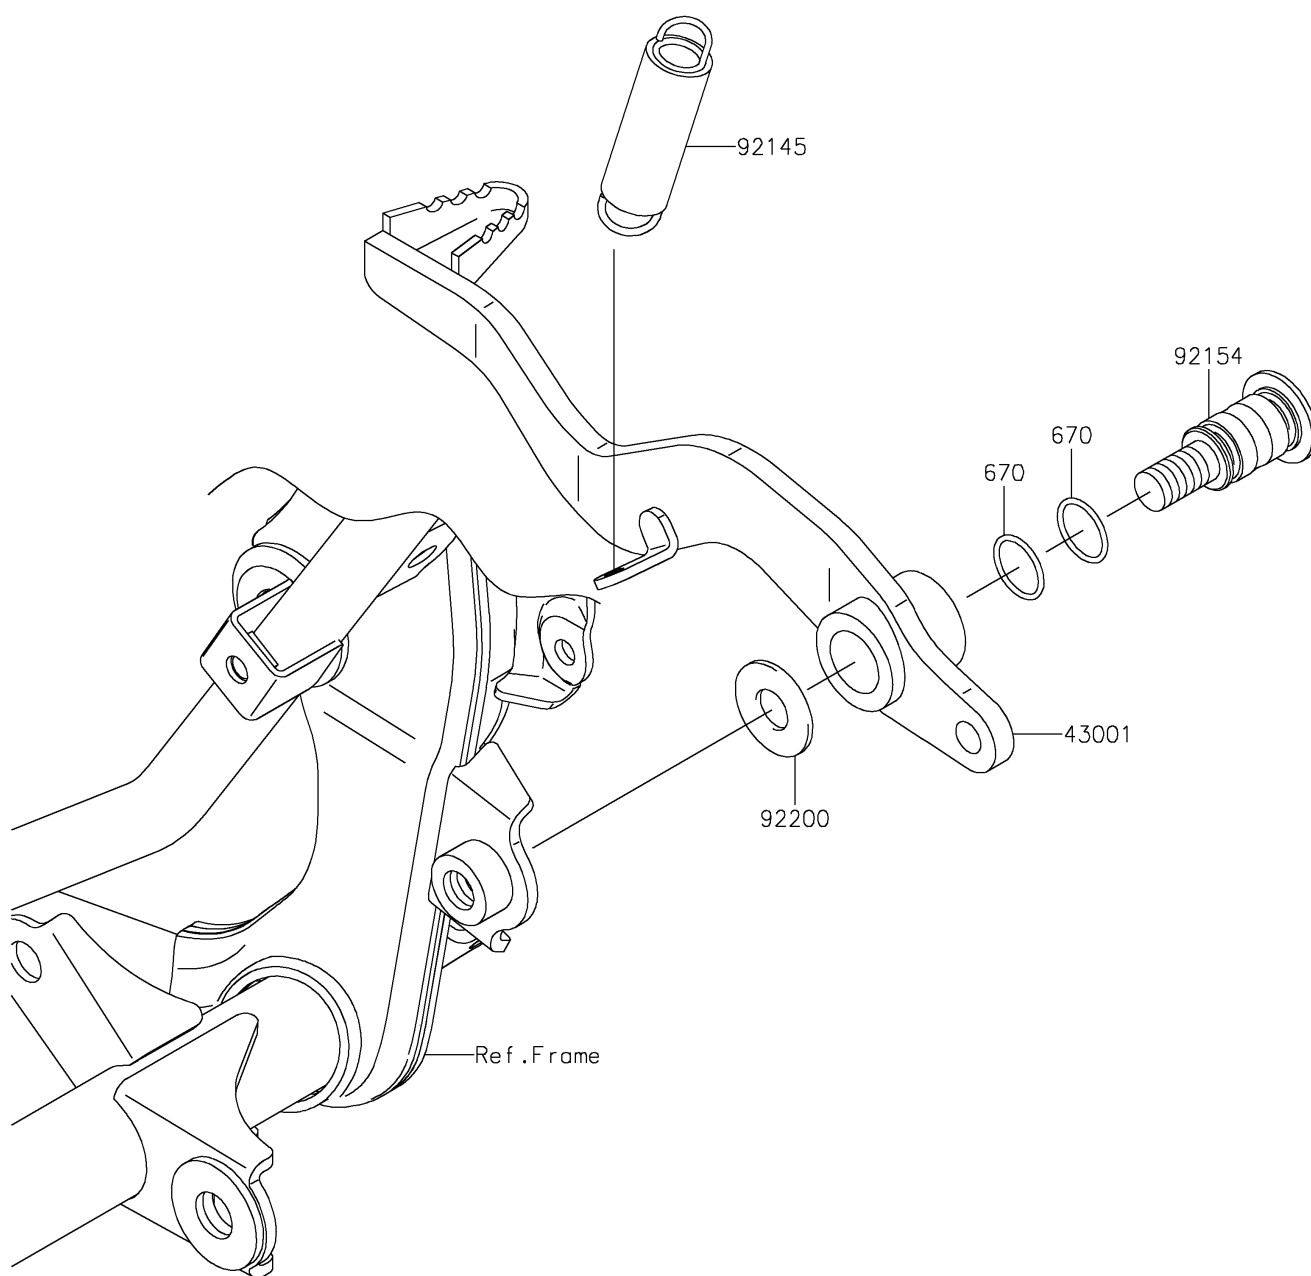

2024 KLX[®]140R

PARTS DIAGRAM

Brake Pedal

Kawasaki

Let the Good Times Roll[®]

F2260

2024 KLX[®]140R

PARTS LIST

Brake Pedal

ITEM NAME

PART NUMBER

QUANTITY
