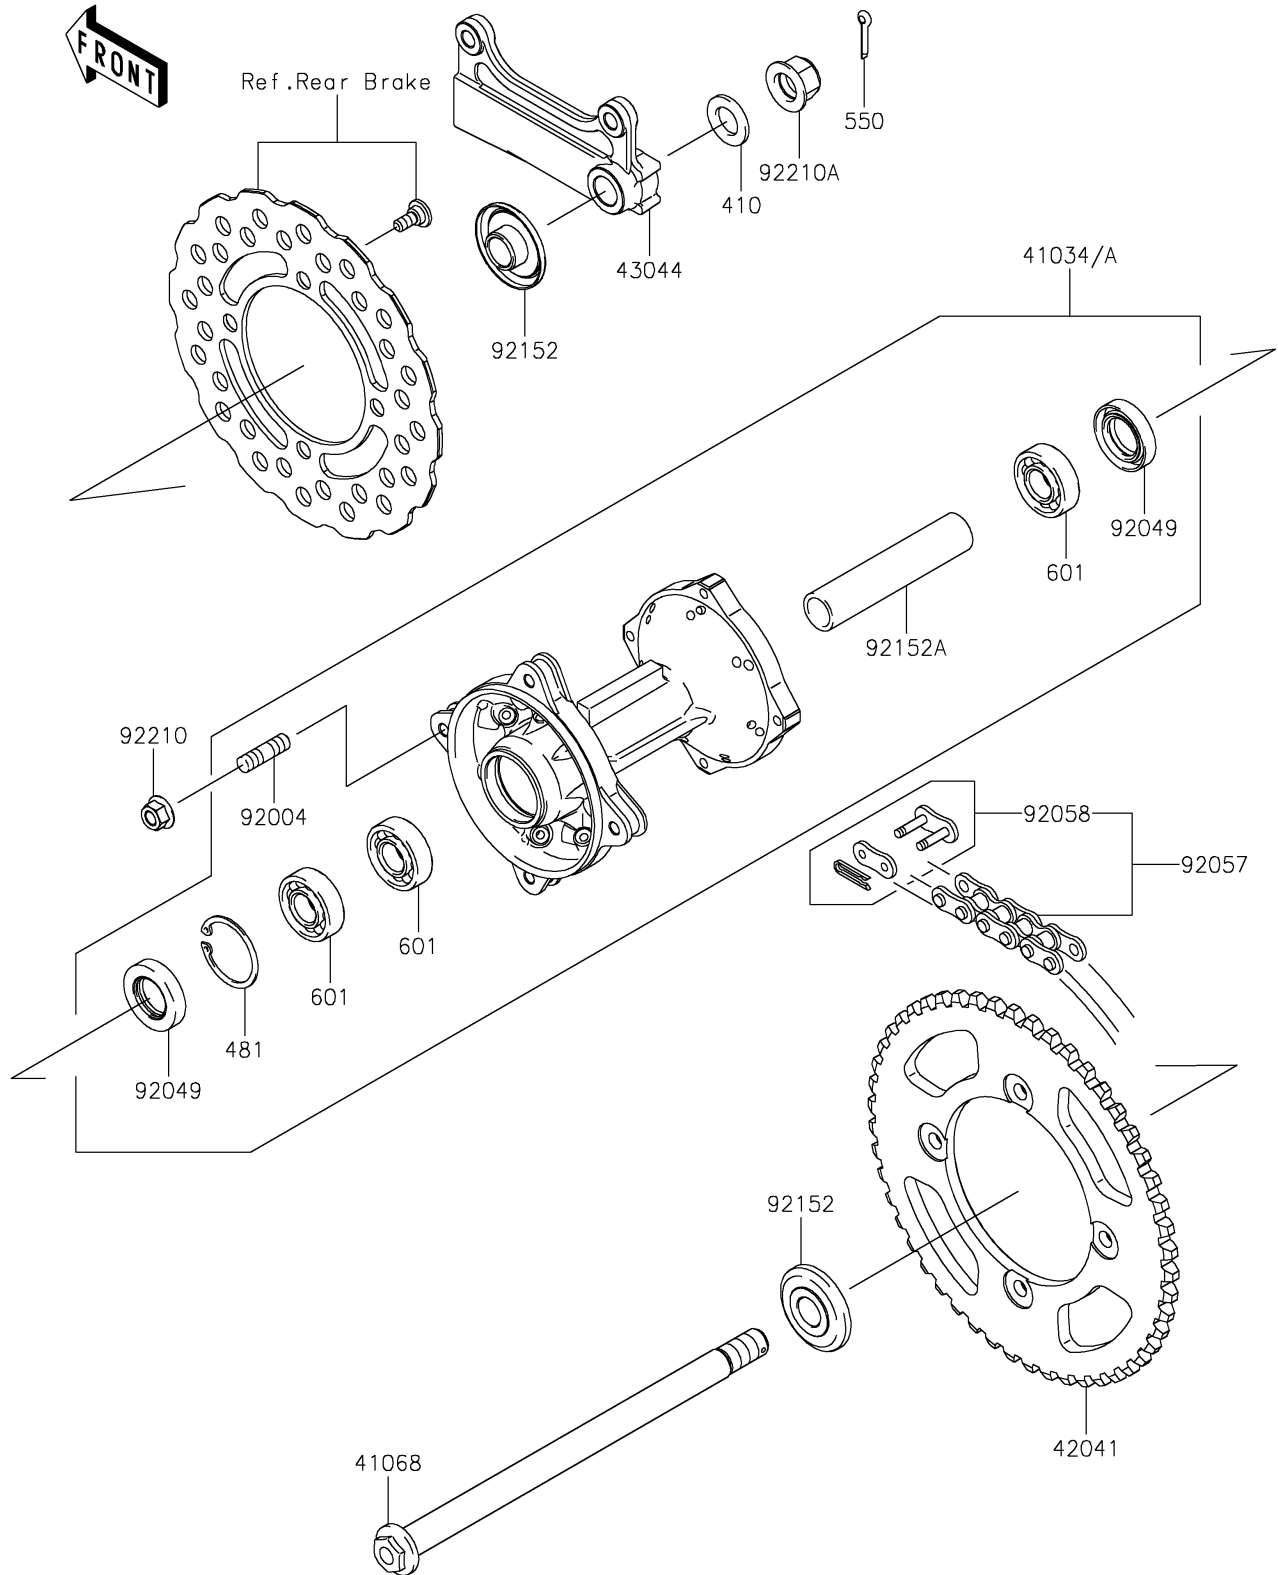

2026 KLX[®]140R

PARTS DIAGRAM

Rear Hub

F2240

2026 KLX[®]140R

PARTS LIST

Rear Hub

ITEM NAME

PART NUMBER

QUANTITY
