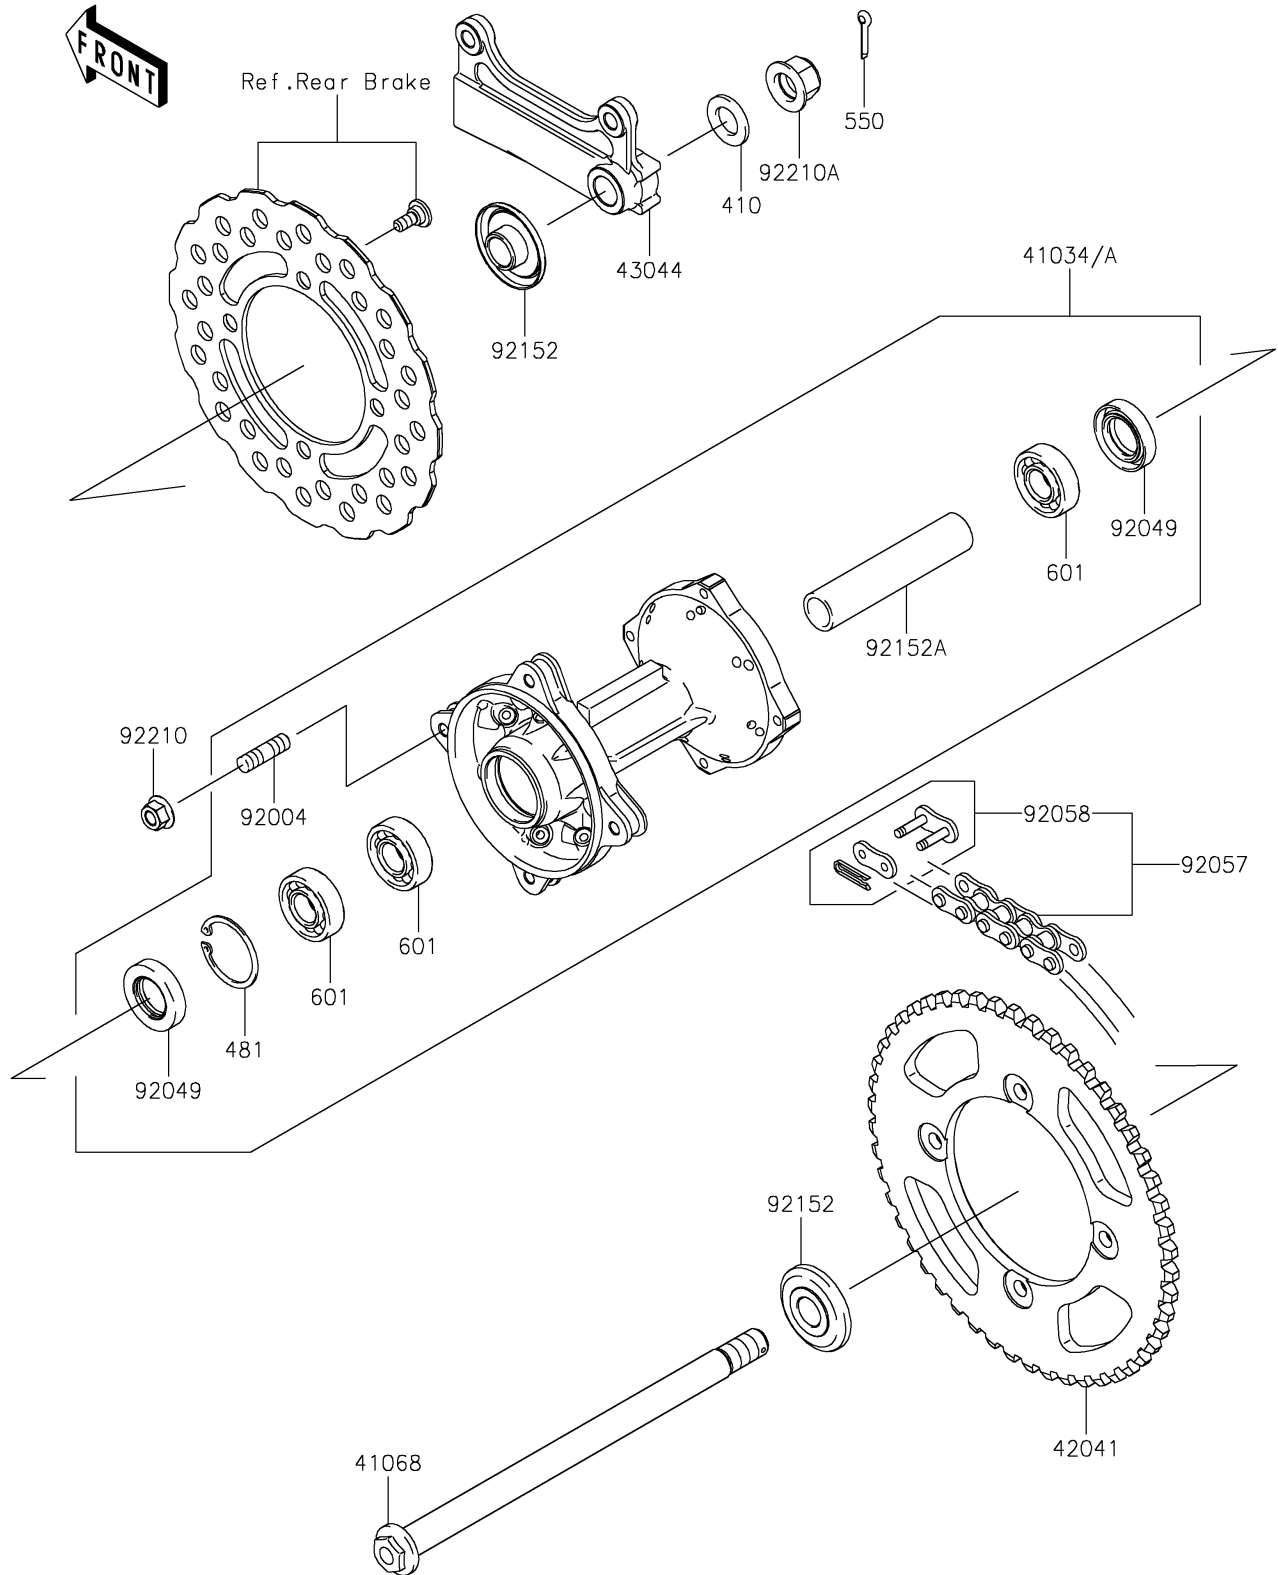

2023 KLX[®]140R

PARTS DIAGRAM

Rear Hub

F2240

2023 KLX[®]140R

PARTS LIST

Rear Hub

ITEM NAME

PART NUMBER

QUANTITY
