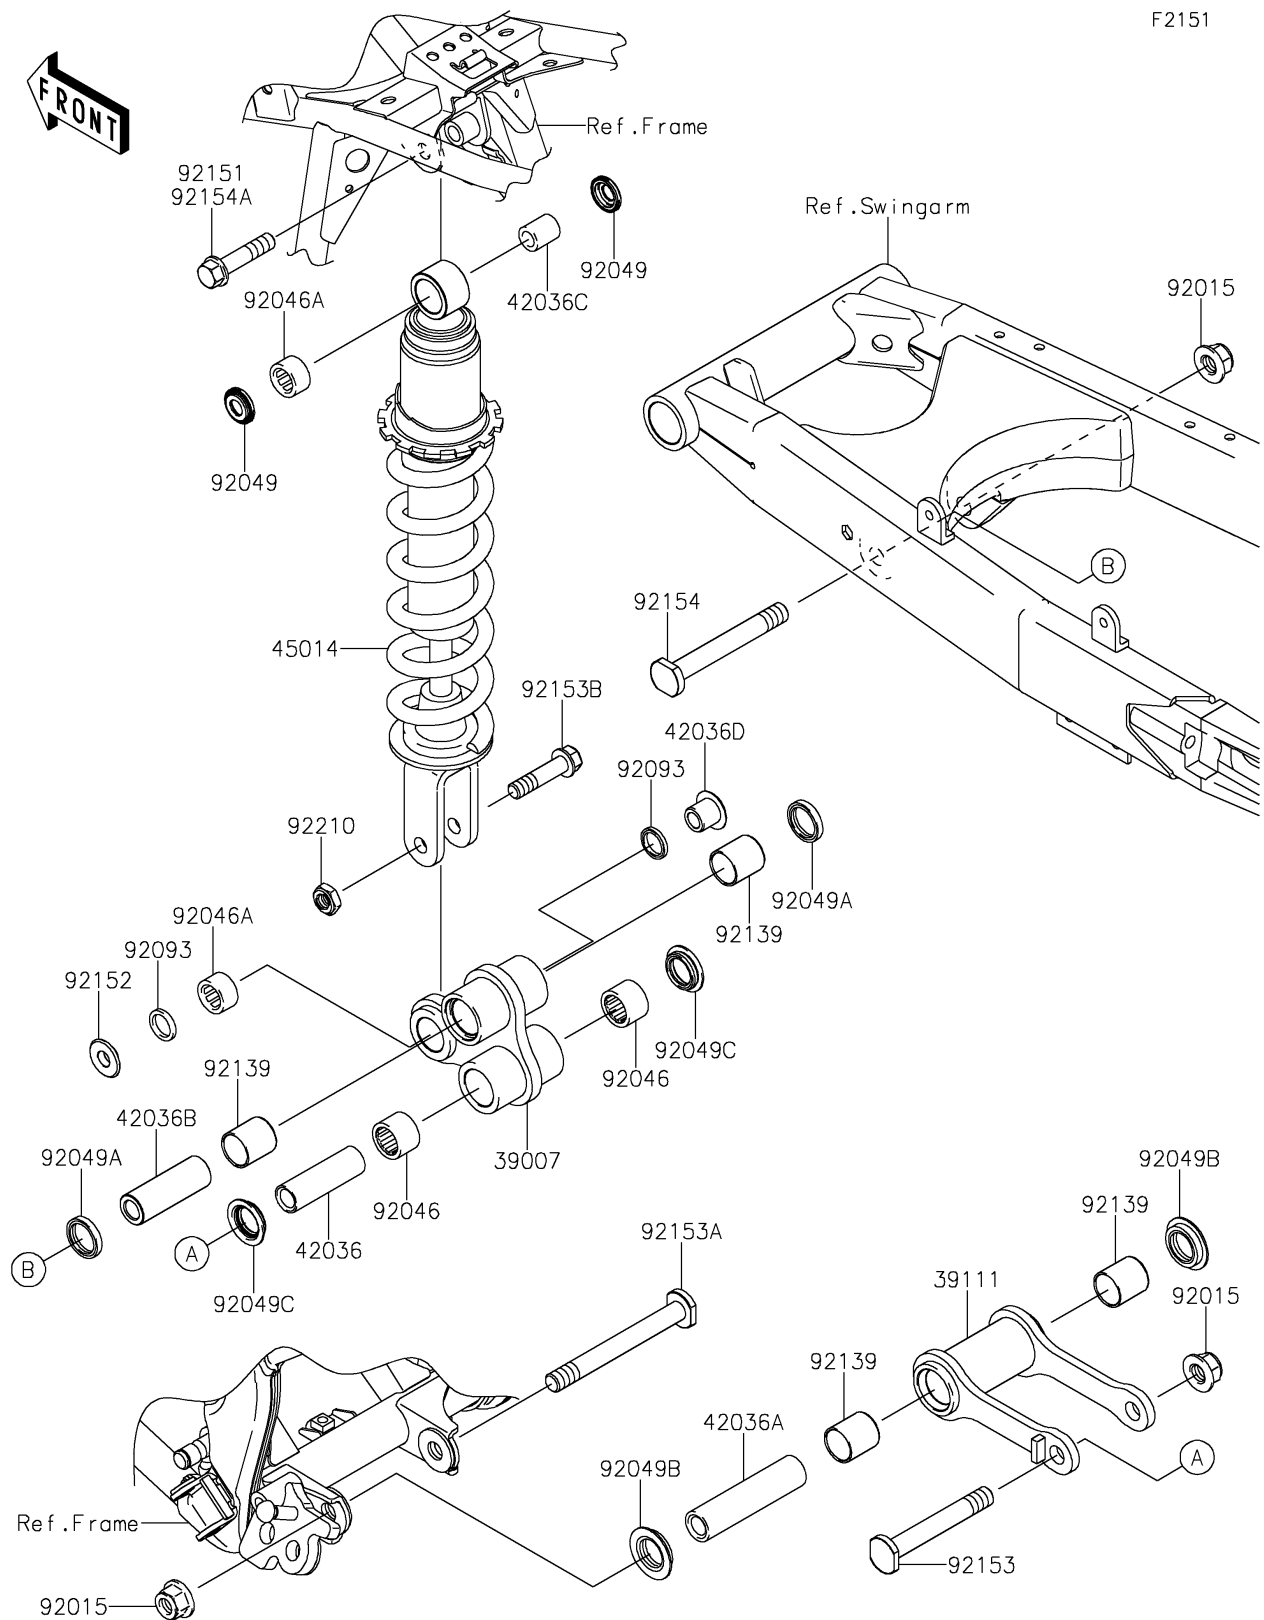

2026 KLX[®]140R

PARTS DIAGRAM

Suspension/Shock Absorber

2026 KLX[®]140R

PARTS LIST

Suspension/Shock Absorber

Kawasaki

Let the Good Times Roll[®]

ITEM NAME

PART NUMBER

QUANTITY
