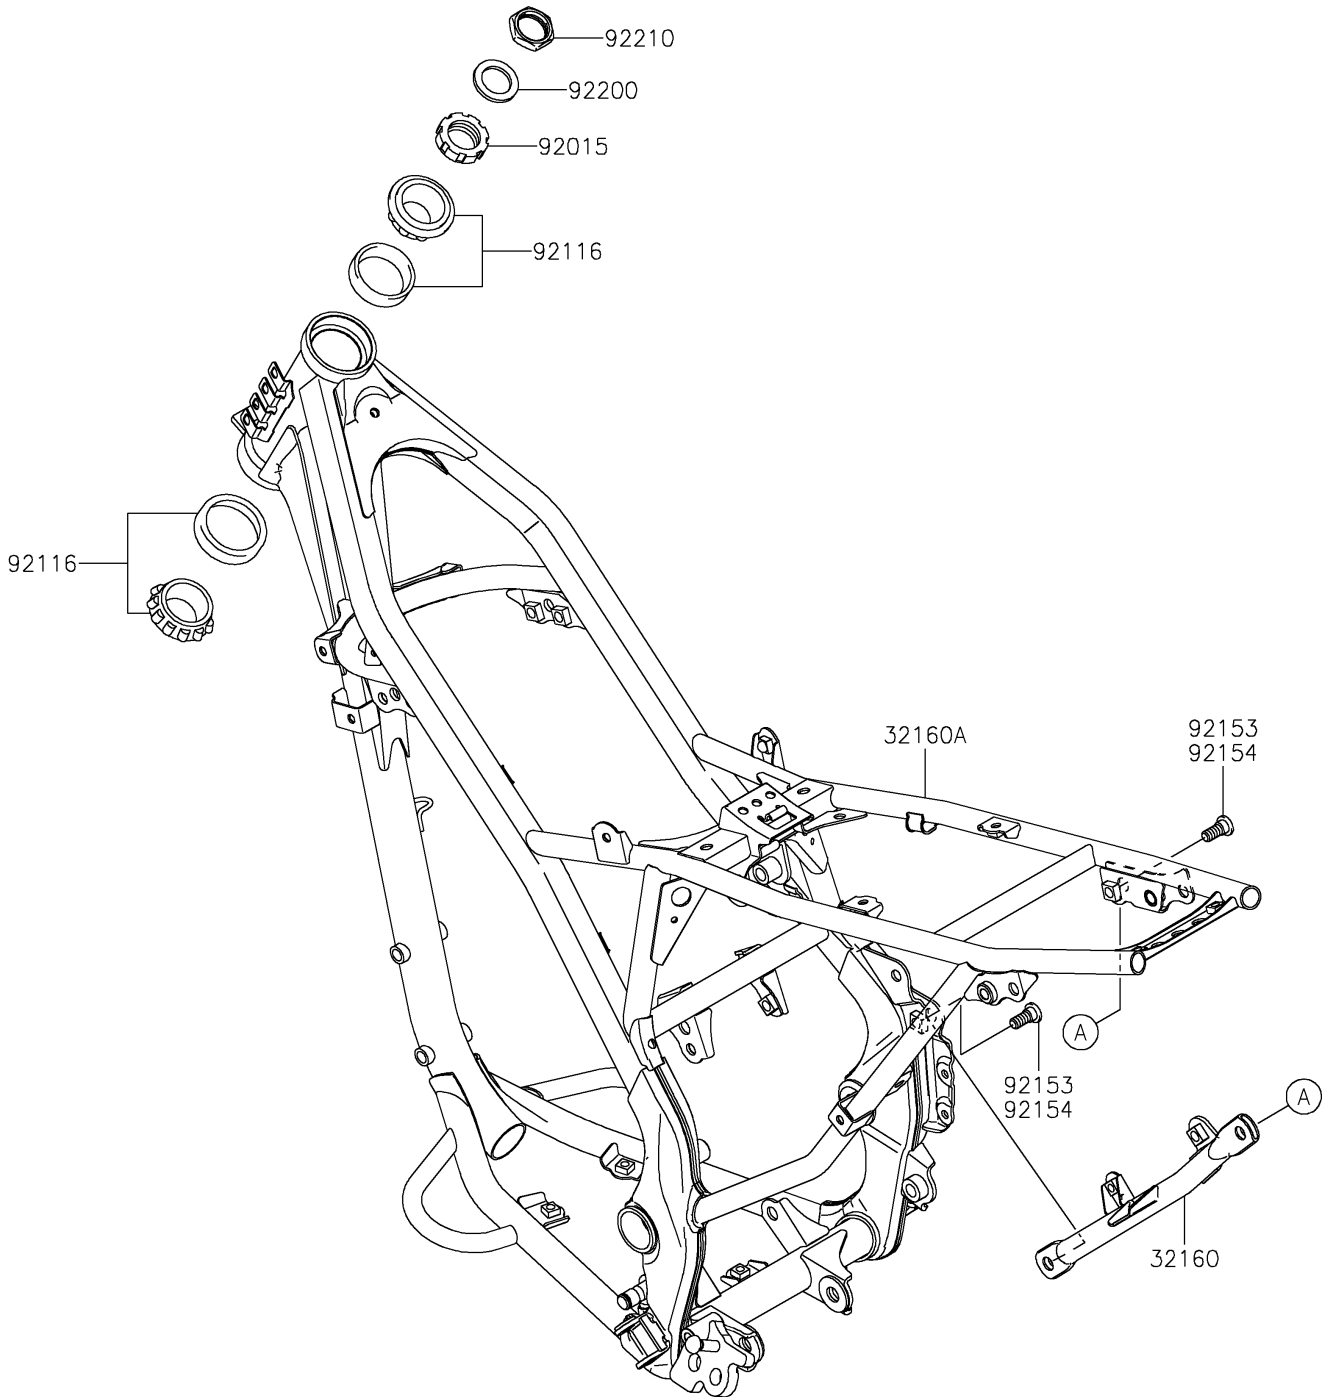

2024 KLX[®]140R

PARTS DIAGRAM

Frame

F2120

2024 KLX[®]140R

PARTS LIST

Frame

Kawasaki

Let the Good Times Roll[®]

ITEM NAME

PART NUMBER

QUANTITY
