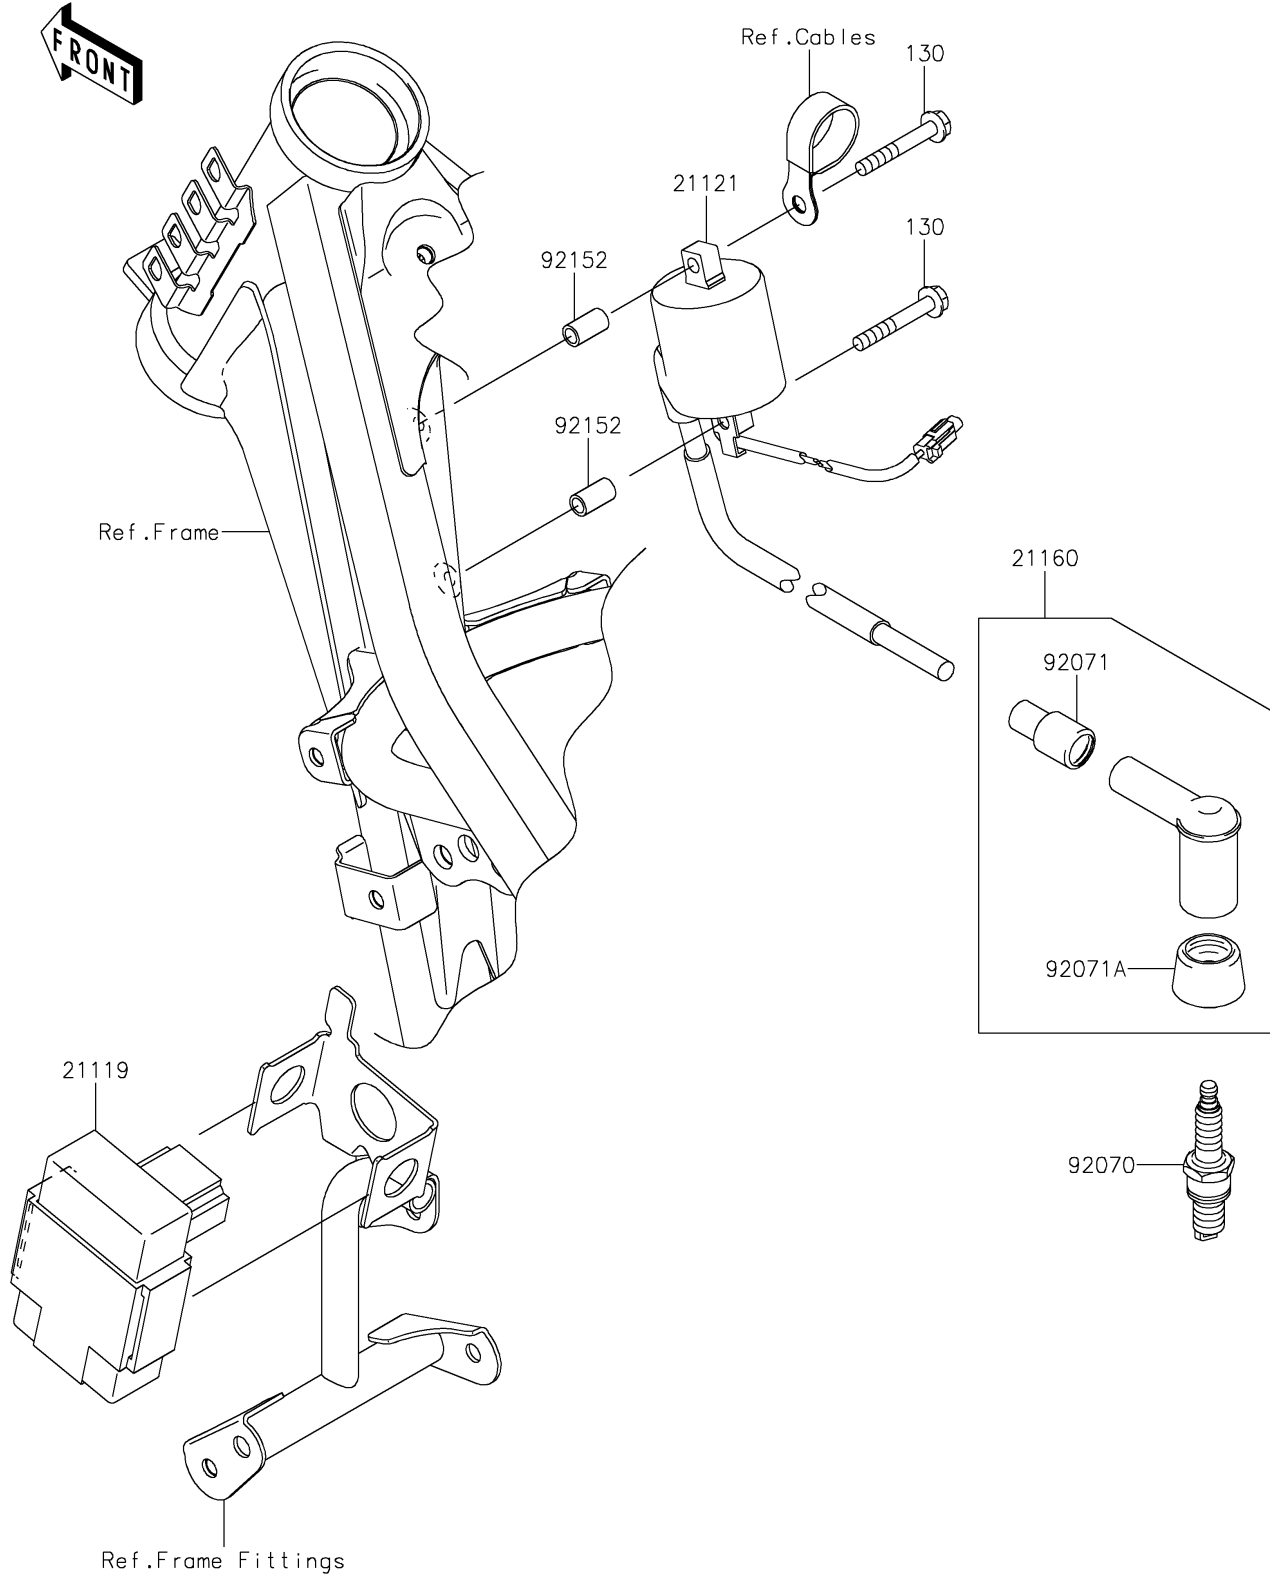

2024 KLX[®]140R

PARTS DIAGRAM

Ignition System

E1830

2024 KLX[®]140R

PARTS LIST

Ignition System

Kawasaki

Let the Good Times Roll[®]

ITEM NAME

PART NUMBER

QUANTITY
