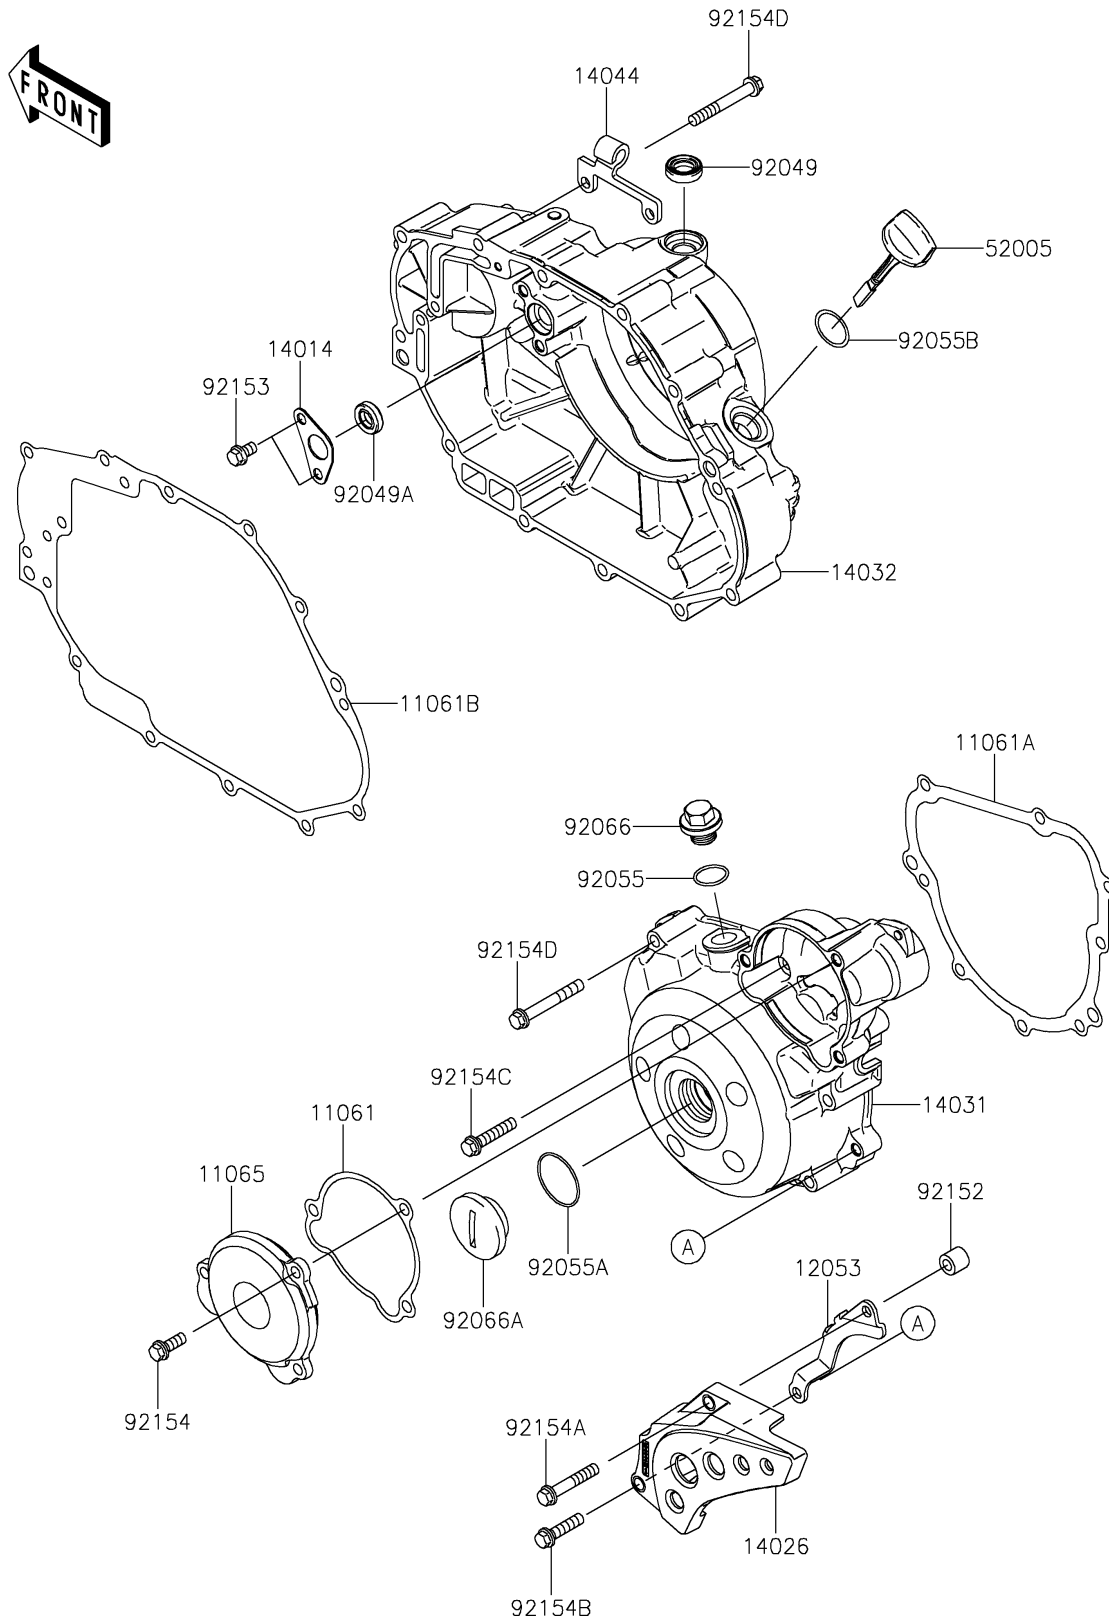

2026 KLX[®]140R

PARTS DIAGRAM

Engine Cover(s)

E1431

2026 KLX[®]140R

PARTS LIST

Engine Cover(s)

Kawasaki

Let the Good Times Roll[®]

ITEM NAME

PART NUMBER

QUANTITY
