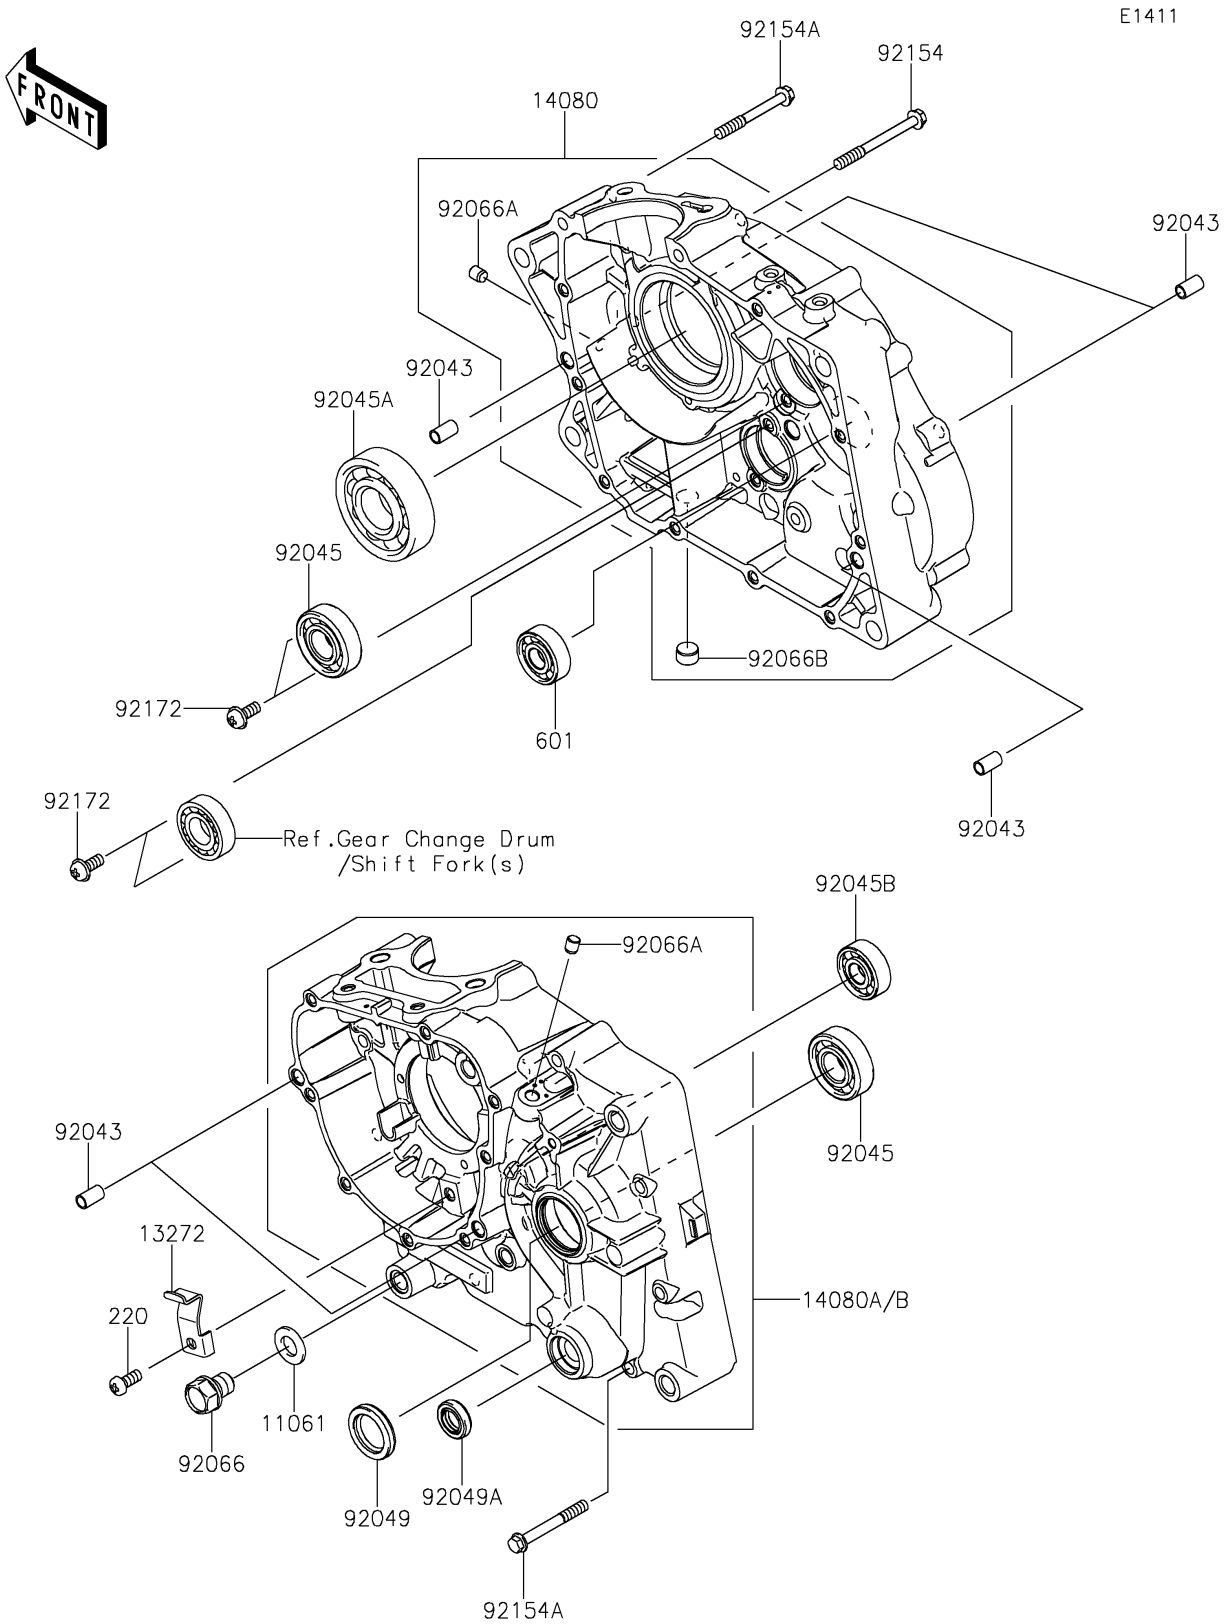

2024 KLX[®]140R

PARTS DIAGRAM

Crankcase

2024 KLX[®]140R

PARTS LIST

Crankcase

Kawasaki

Let the Good Times Roll[®]

ITEM NAME

PART NUMBER

QUANTITY
