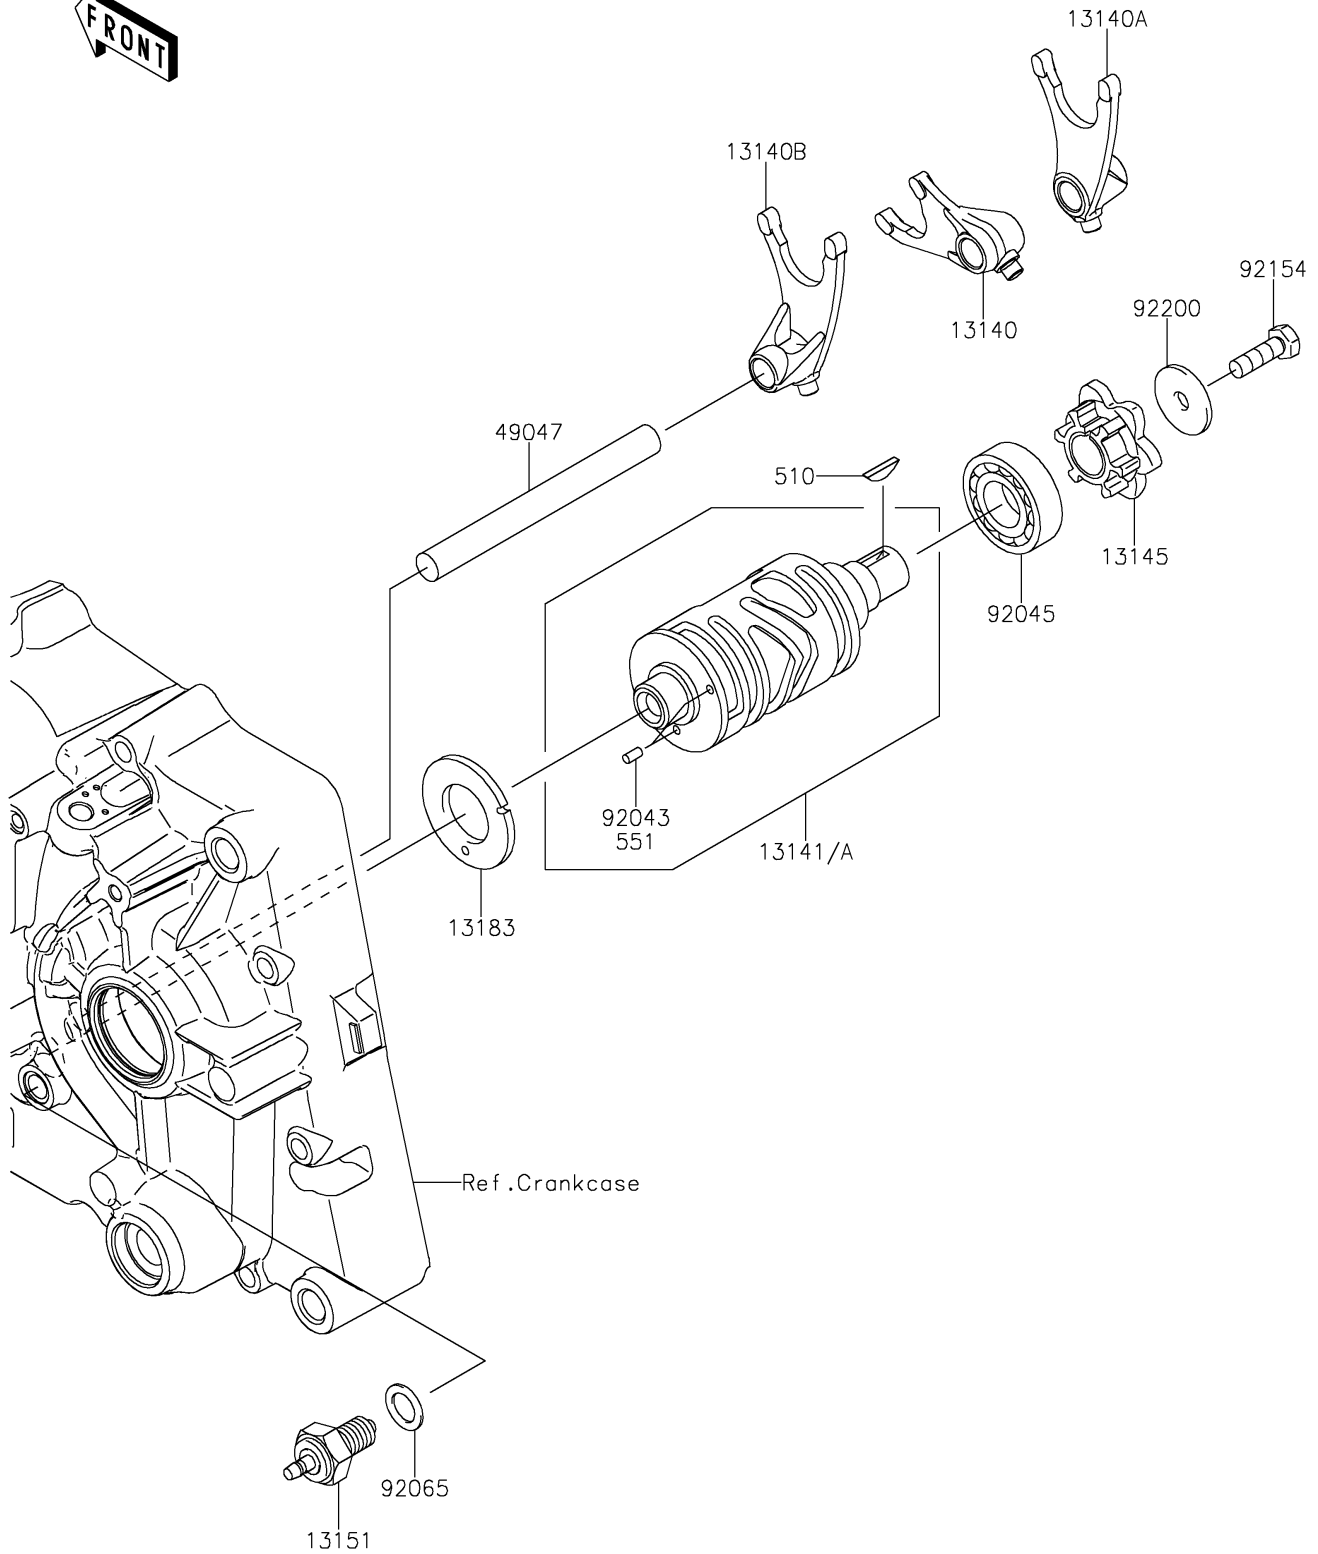

2026 KLX[®]140R

PARTS DIAGRAM

Gear Change Drum/Shift Fork(s)

E1362

2026 KLX[®]140R

PARTS LIST

Gear Change Drum/Shift Fork(s)

ITEM NAME

PART NUMBER

QUANTITY
