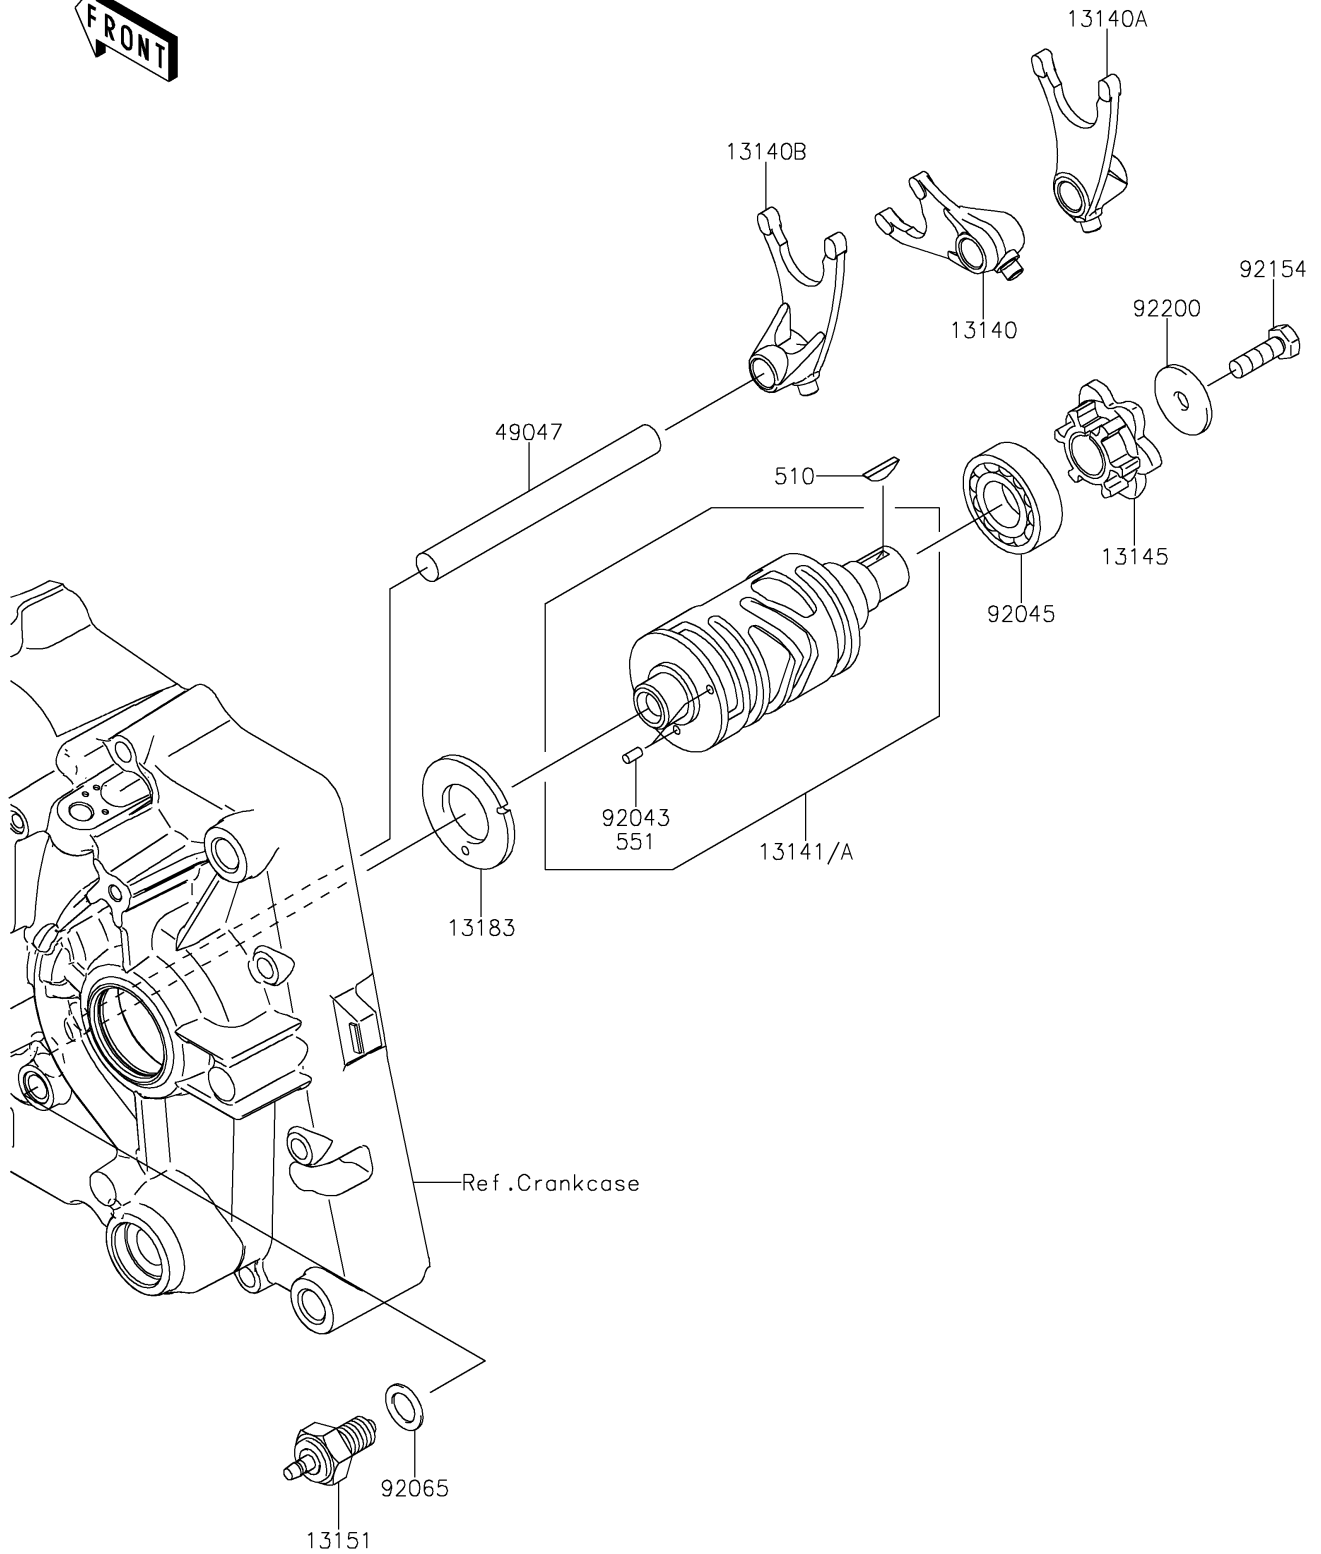

2023 KLX[®]140R

PARTS DIAGRAM

Gear Change Drum/Shift Fork(s)

E1362

2023 KLX[®]140R

PARTS LIST

Gear Change Drum/Shift Fork(s)

ITEM NAME

PART NUMBER

QUANTITY
