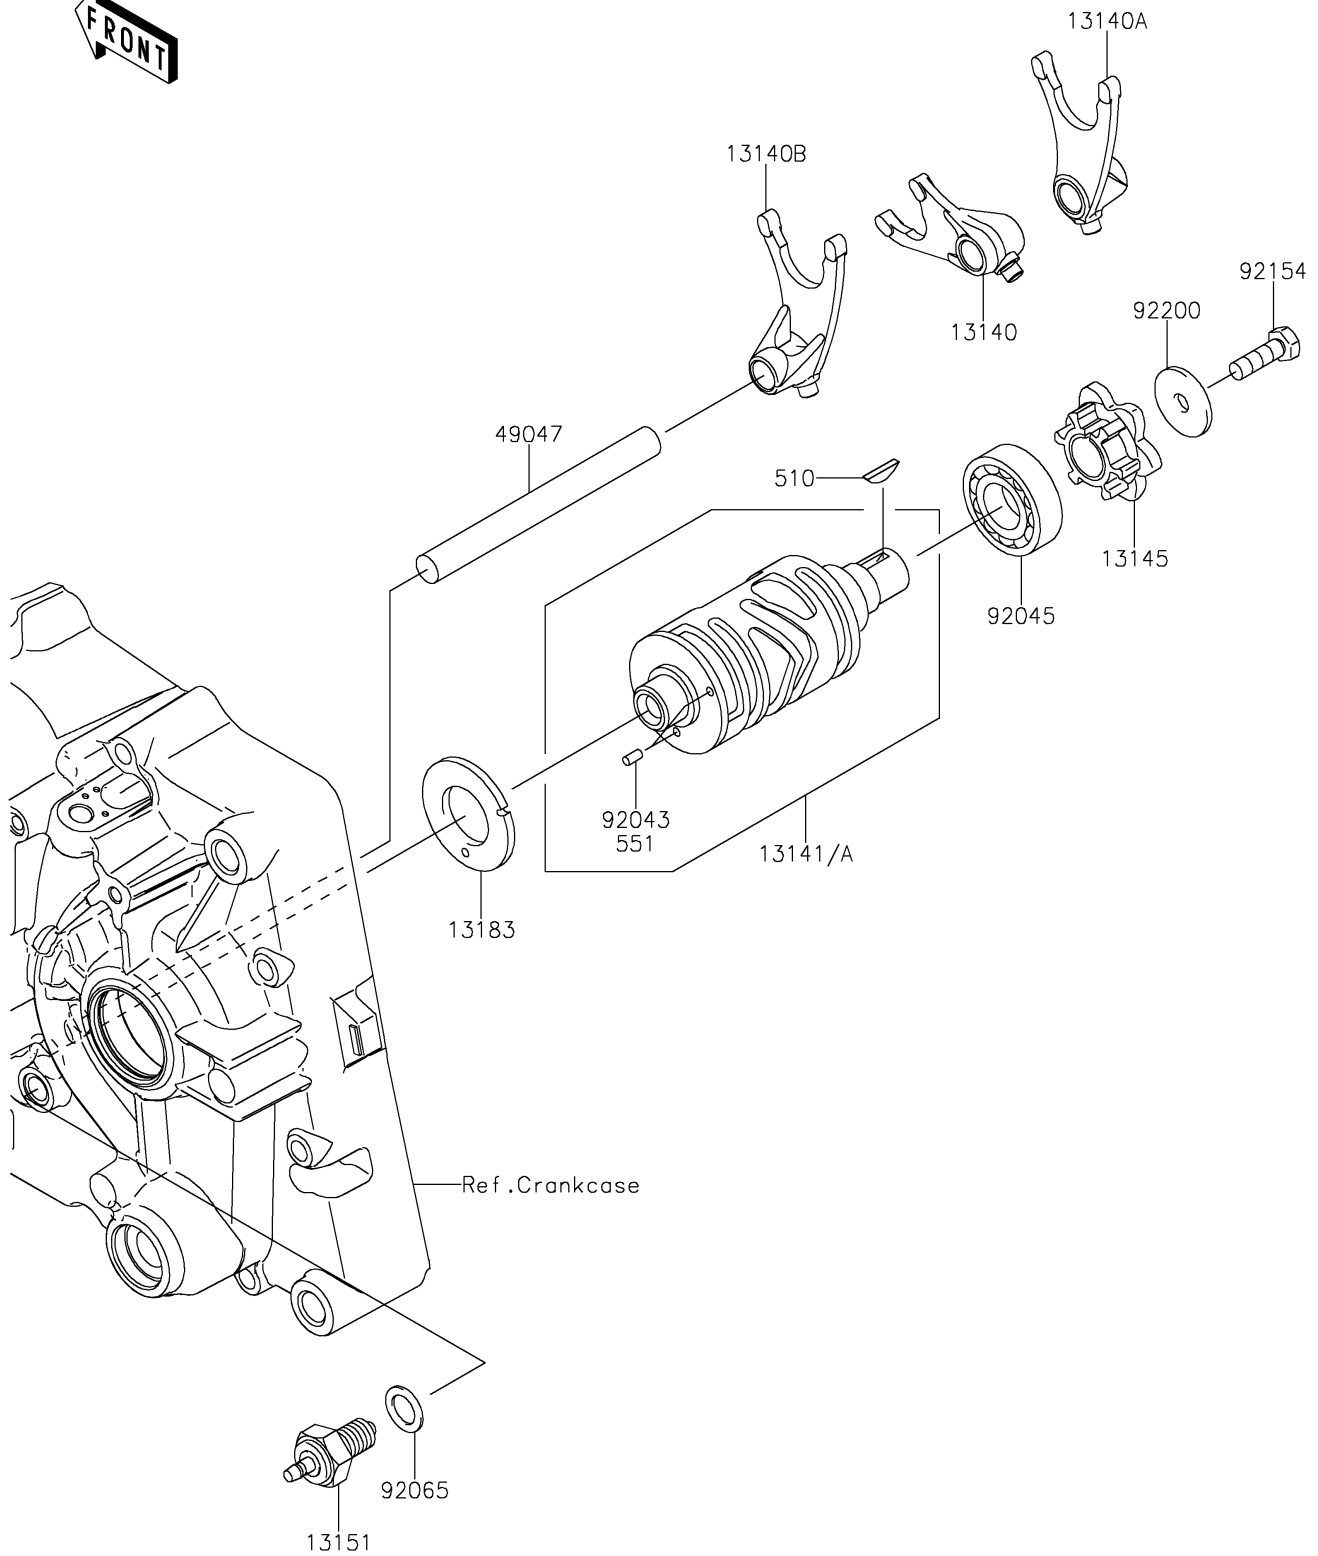

2024 KLX[®]140R

PARTS DIAGRAM

Gear Change Drum/Shift Fork(s)

E1362

2024 KLX[®]140R

PARTS LIST

Gear Change Drum/Shift Fork(s)

ITEM NAME

PART NUMBER

QUANTITY
