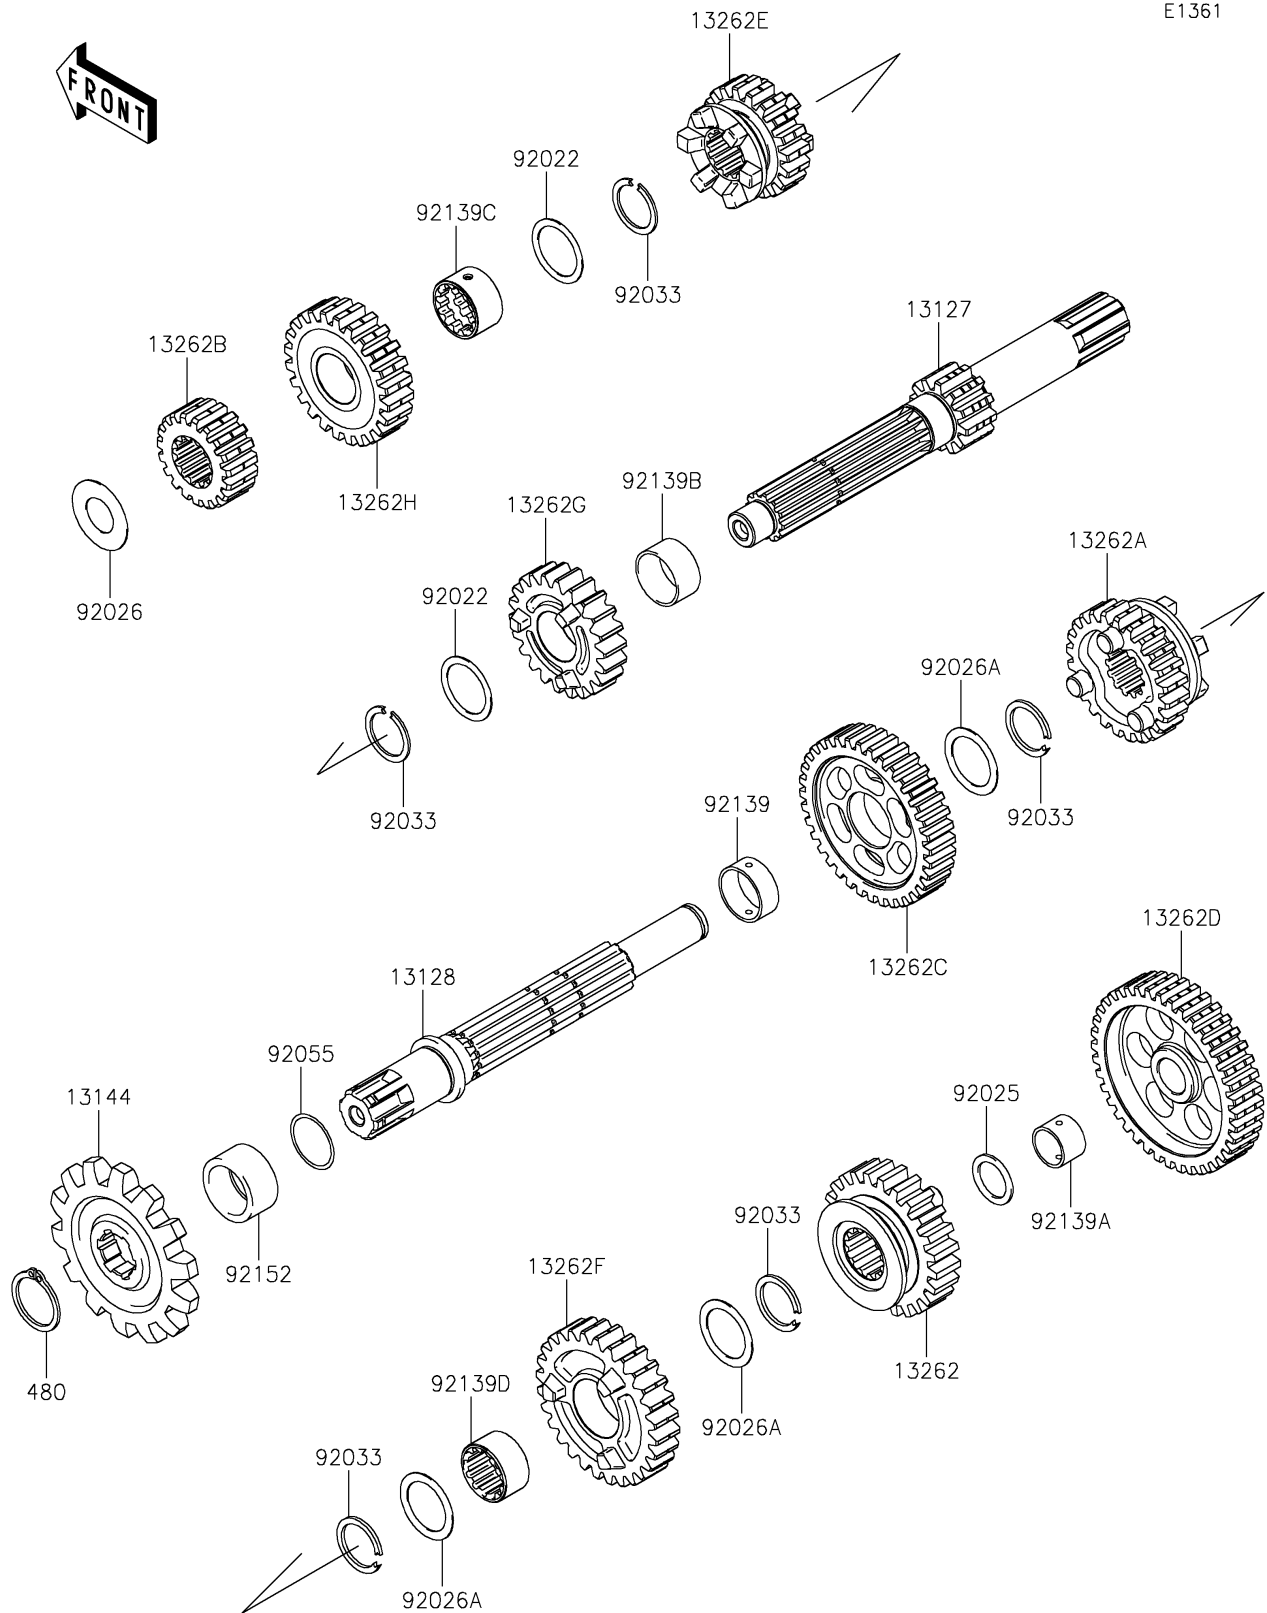

2026 KLX[®]140R

PARTS DIAGRAM

Transmission

E1361

2026 KLX[®]140R

PARTS LIST

Transmission

Kawasaki

Let the Good Times Roll[®]

ITEM NAME

PART NUMBER

QUANTITY
