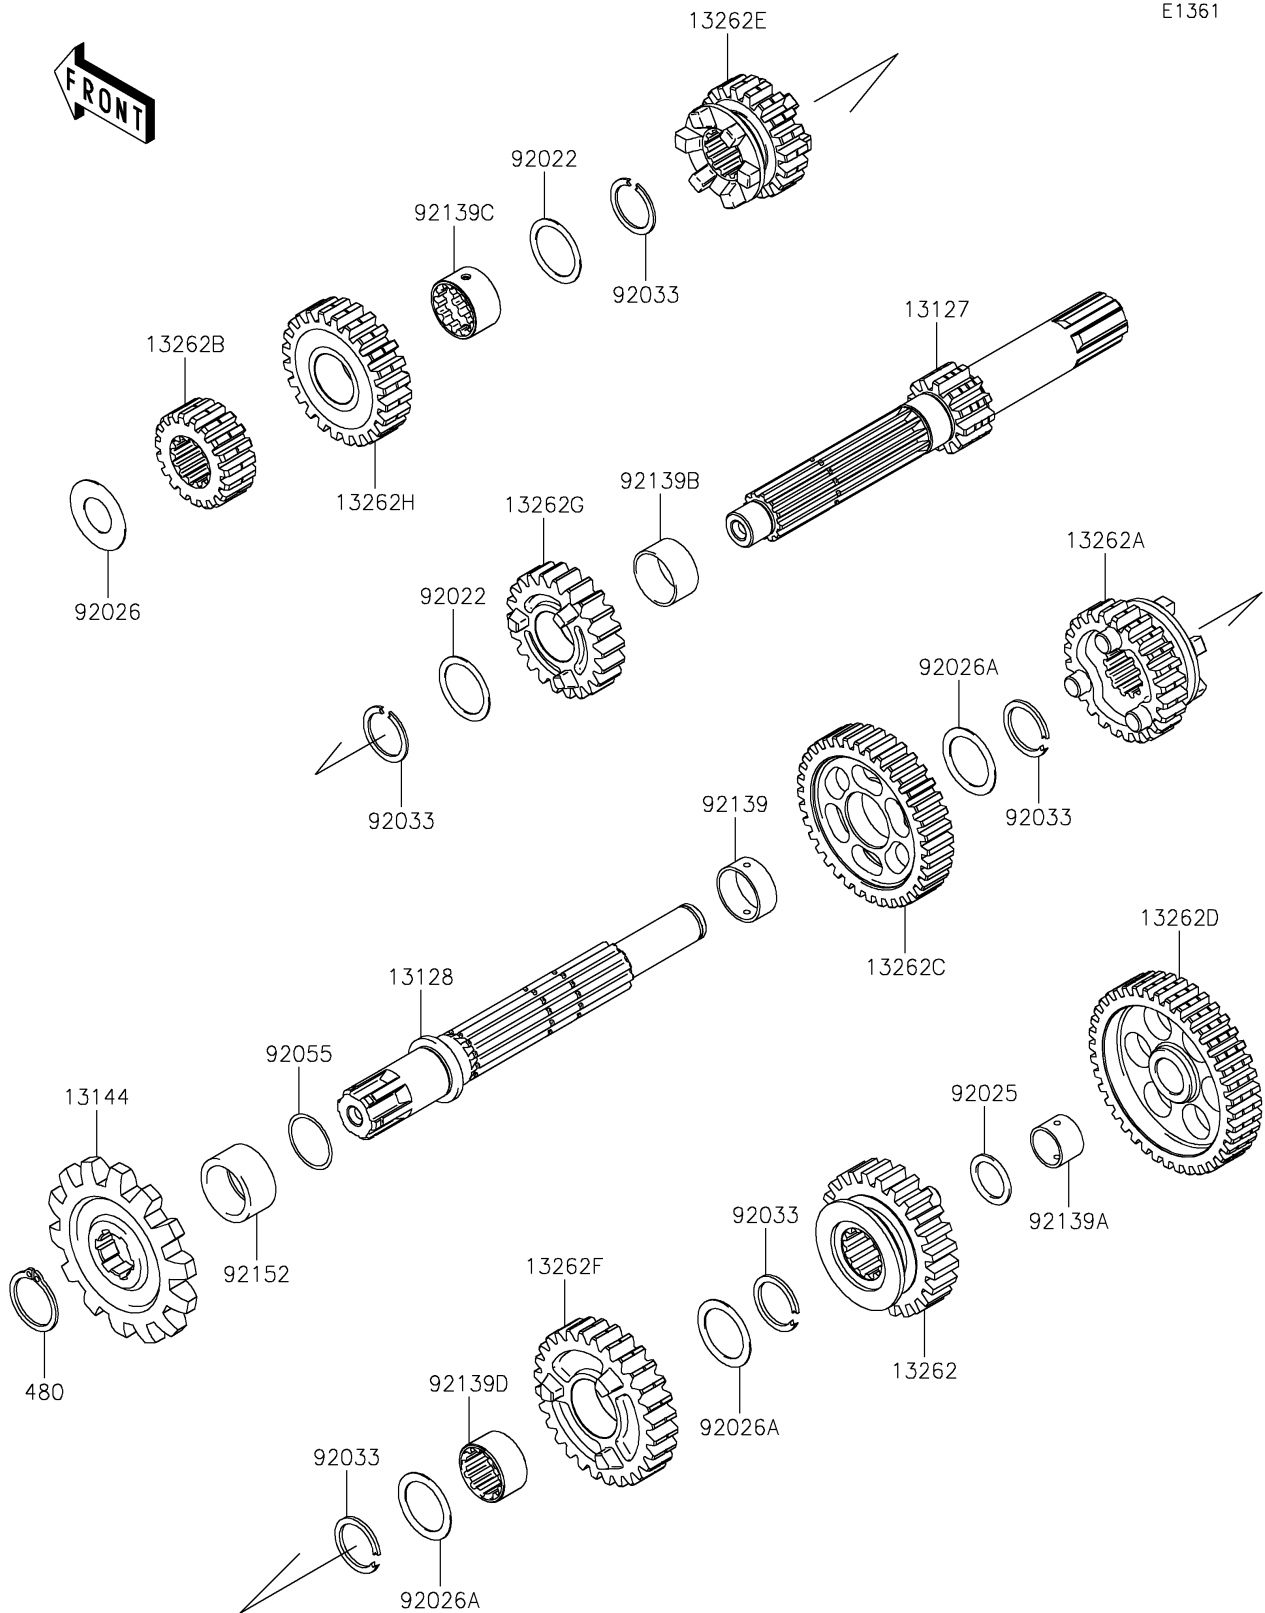

2024 KLX[®]140R

PARTS DIAGRAM

Transmission

2024 KLX[®]140R

PARTS LIST

Transmission

Kawasaki

Let the Good Times Roll[®]

ITEM NAME

PART NUMBER

QUANTITY
