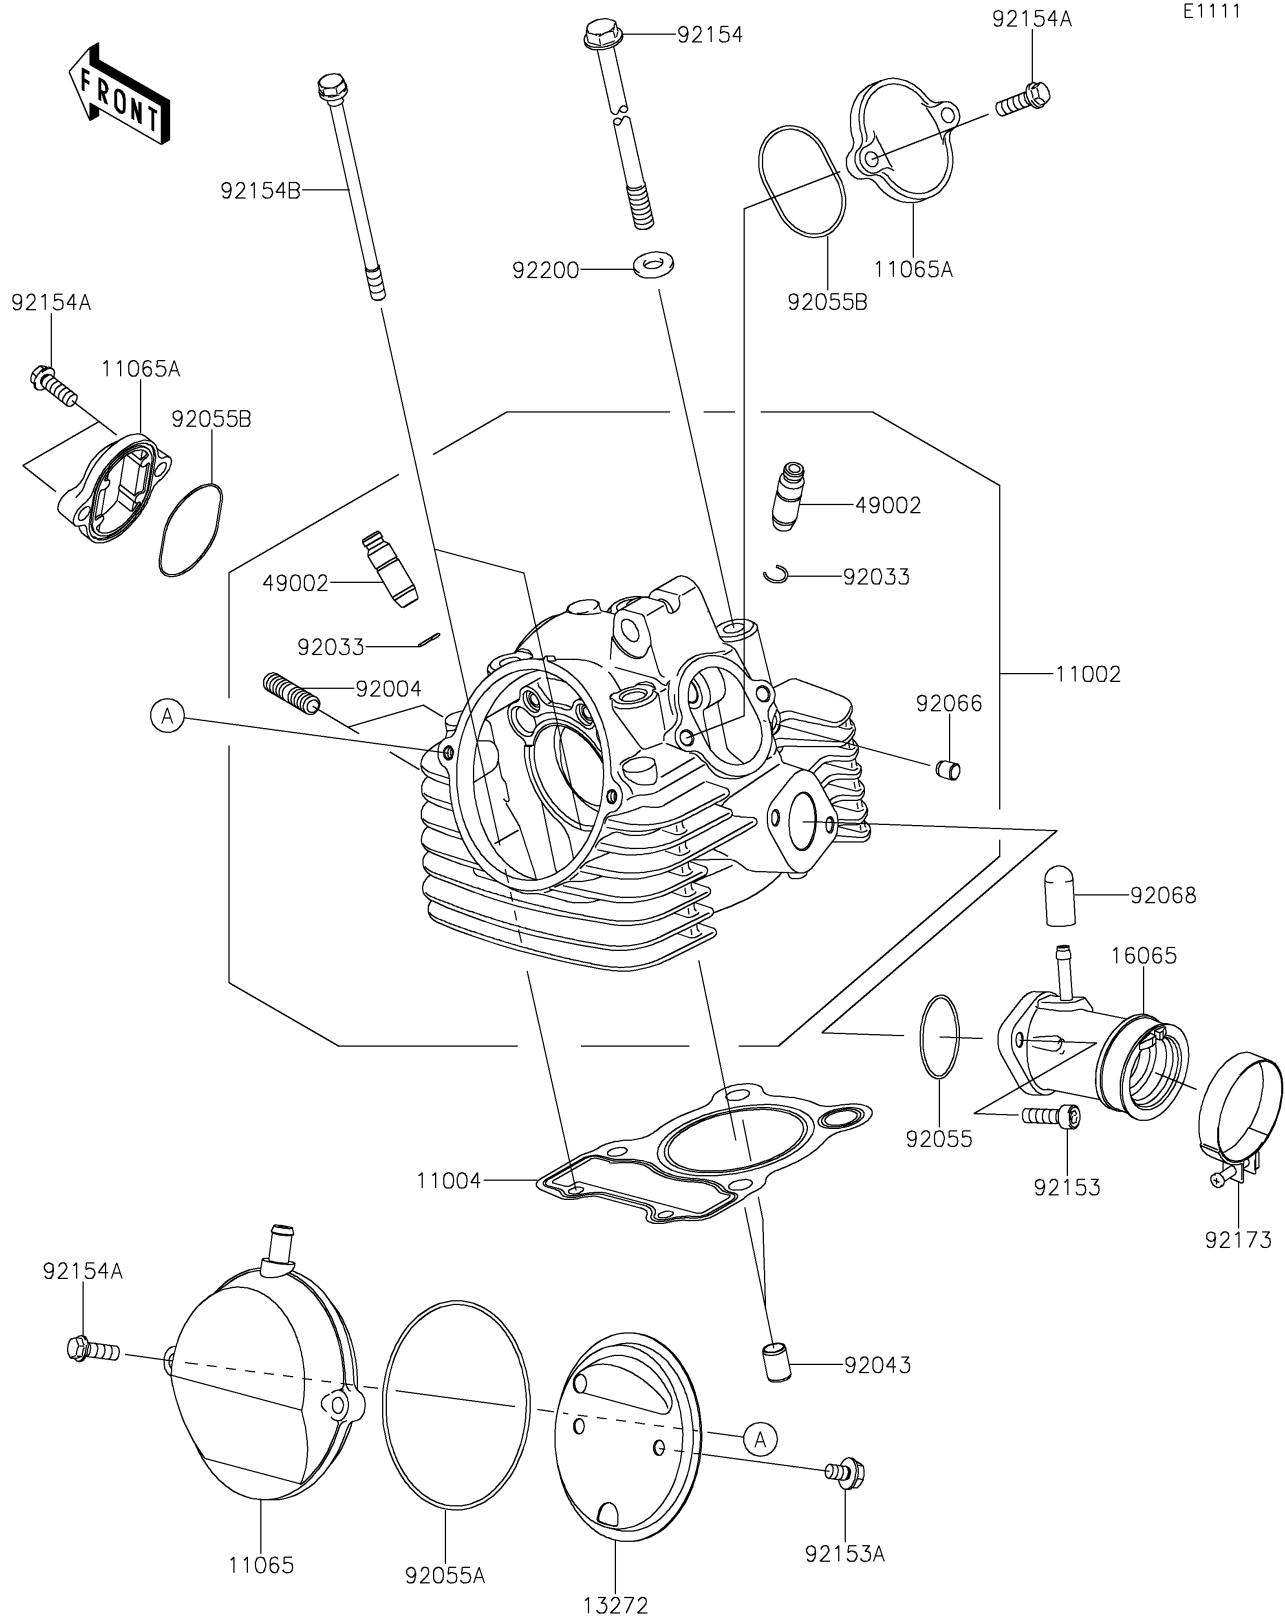

2026 KLX[®]140R

PARTS DIAGRAM

Cylinder Head

E1111

2026 KLX[®]140R

PARTS LIST

Cylinder Head

Kawasaki

Let the Good Times Roll[®]

ITEM NAME

PART NUMBER

QUANTITY
