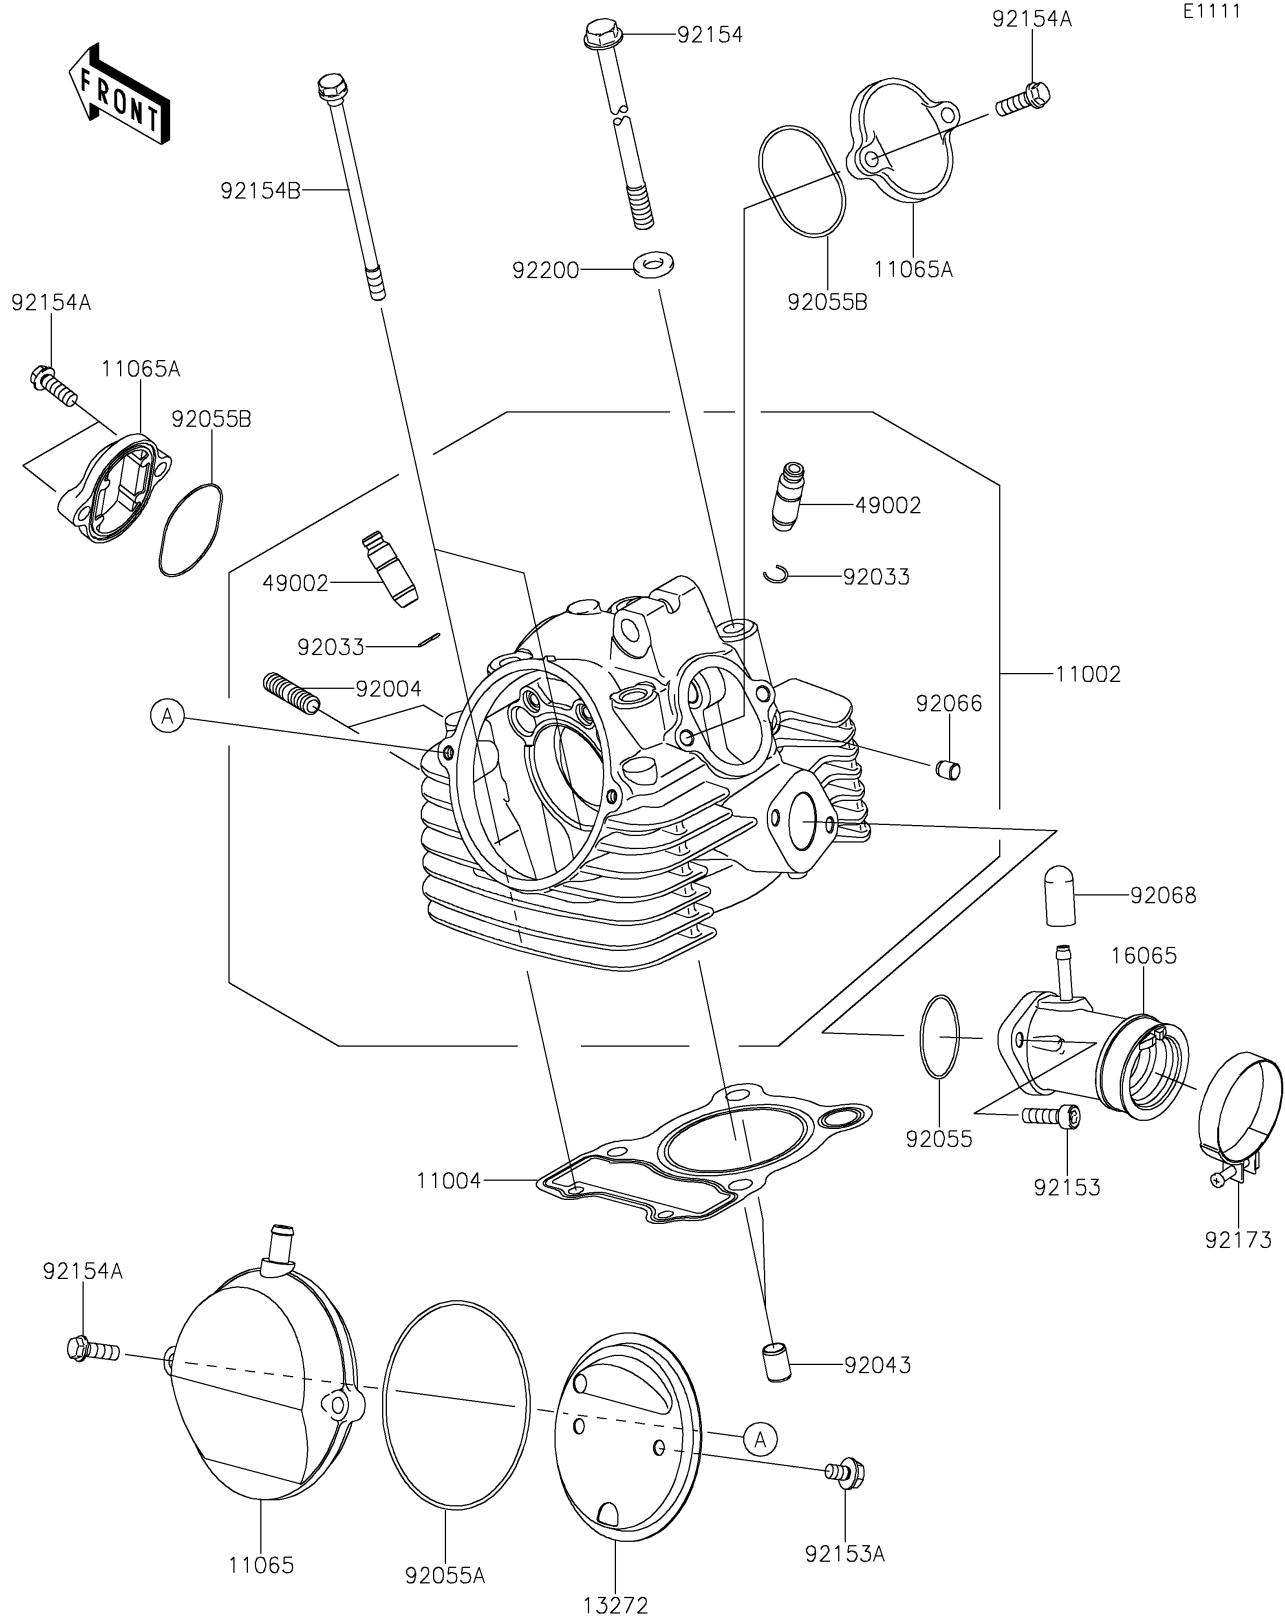

2024 KLX[®]140R

PARTS DIAGRAM

Cylinder Head

E1111

2024 KLX[®]140R

PARTS LIST

Cylinder Head

Kawasaki

Let the Good Times Roll[®]

ITEM NAME

PART NUMBER

QUANTITY
