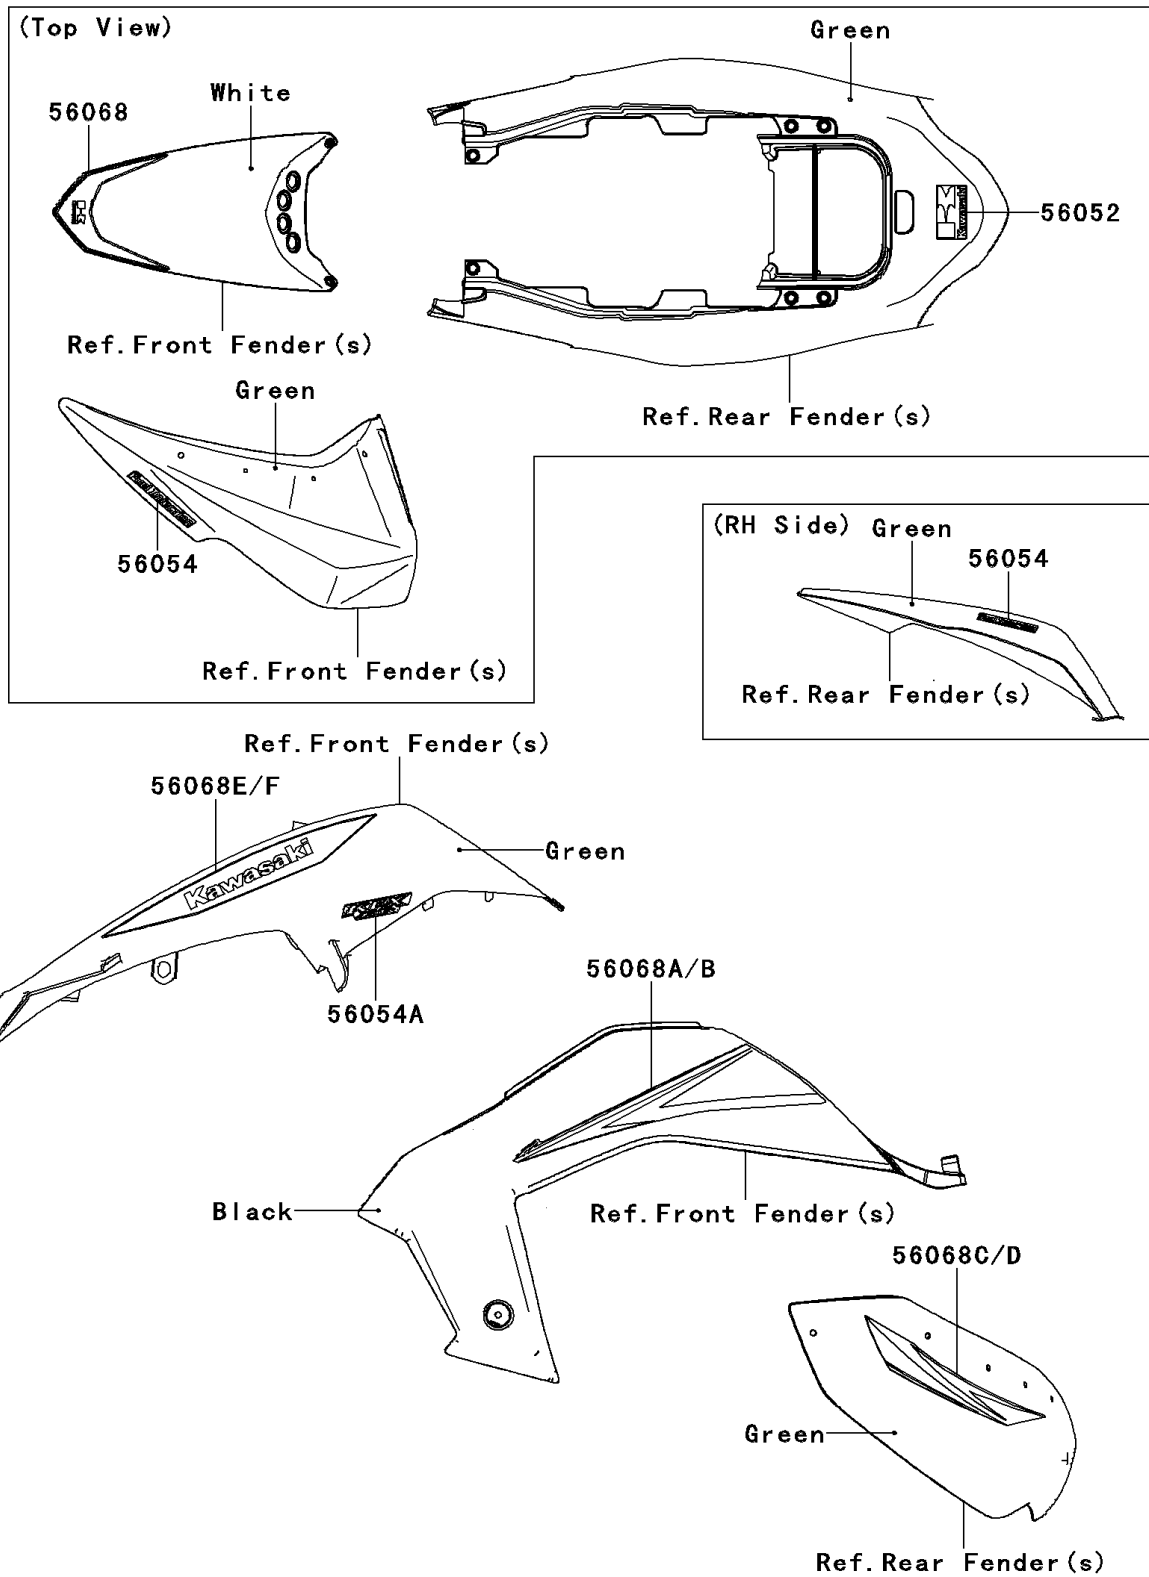

2010 KFX[®] 450R

PARTS DIAGRAM

Decals(Green)(BAF)

F2861G

2010 KFX[®] 450R

PARTS LIST

Decals(Green)(BAF)

Kawasaki

Let the Good Times Roll[®]

ITEM NAME

PART NUMBER

QUANTITY
