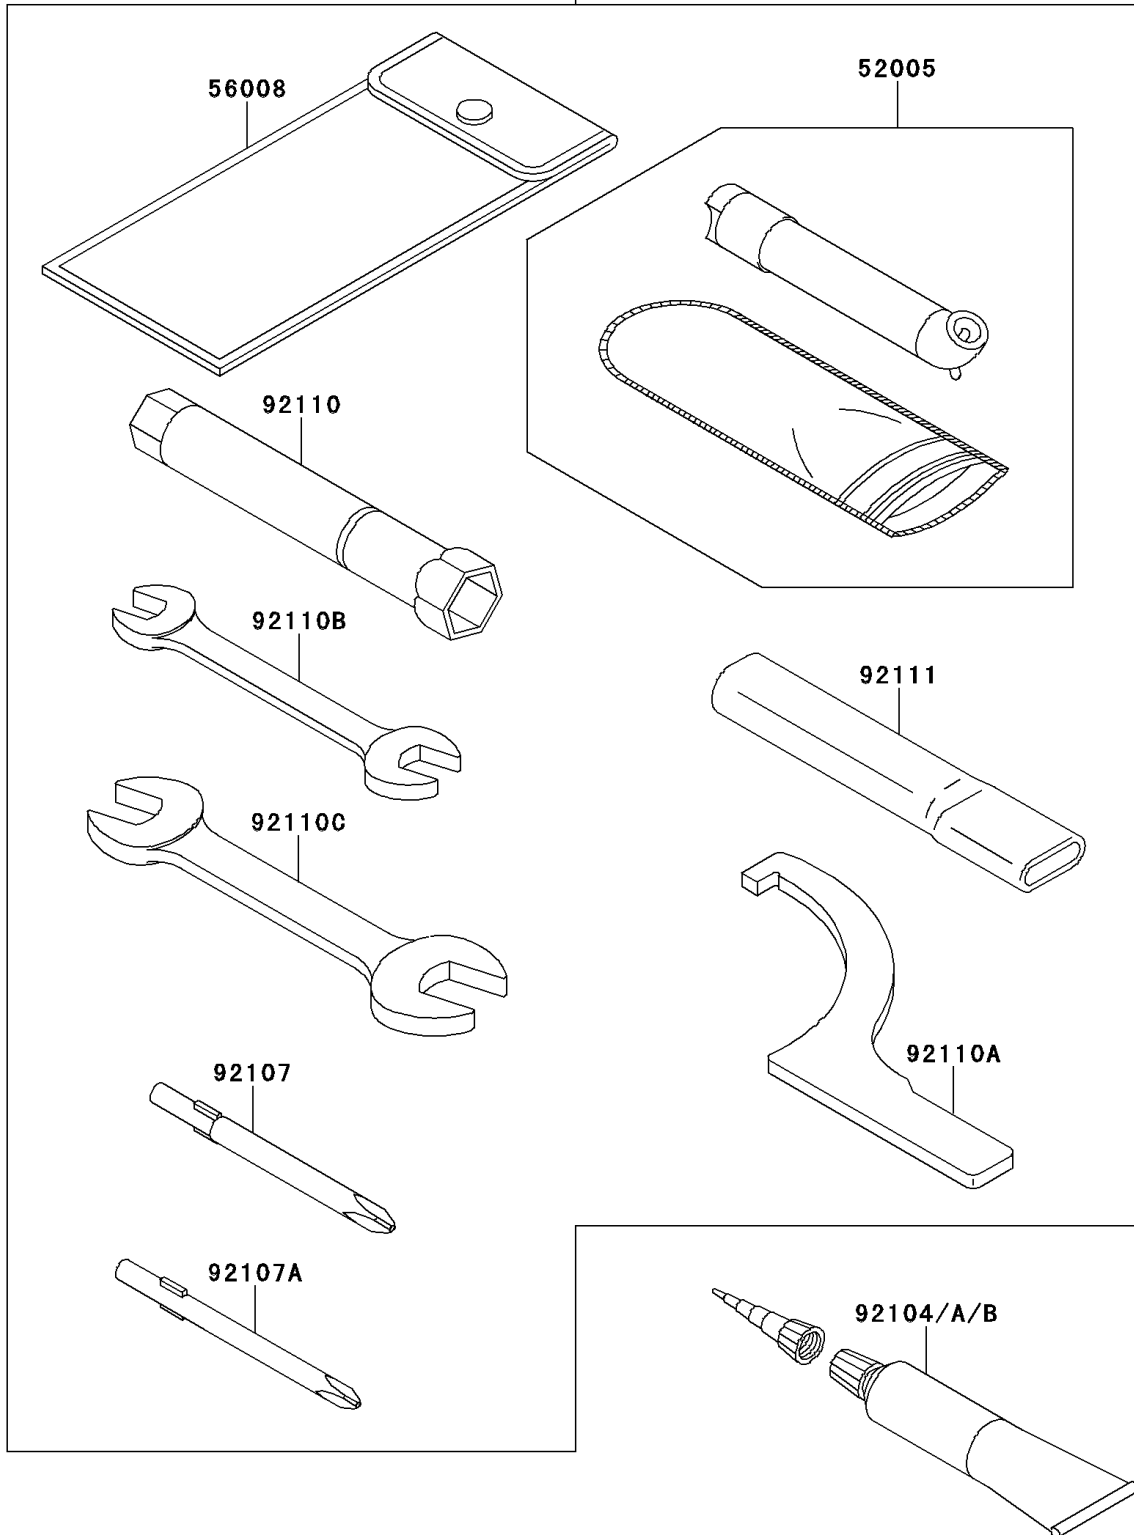

2010 KFX[®] 450R

PARTS DIAGRAM

Owner's Tools

56007

F2810

2010 KFX[®] 450R

PARTS LIST

Owner's Tools

Kawasaki

Let the Good Times Roll[®]

ITEM NAME

PART NUMBER

QUANTITY
