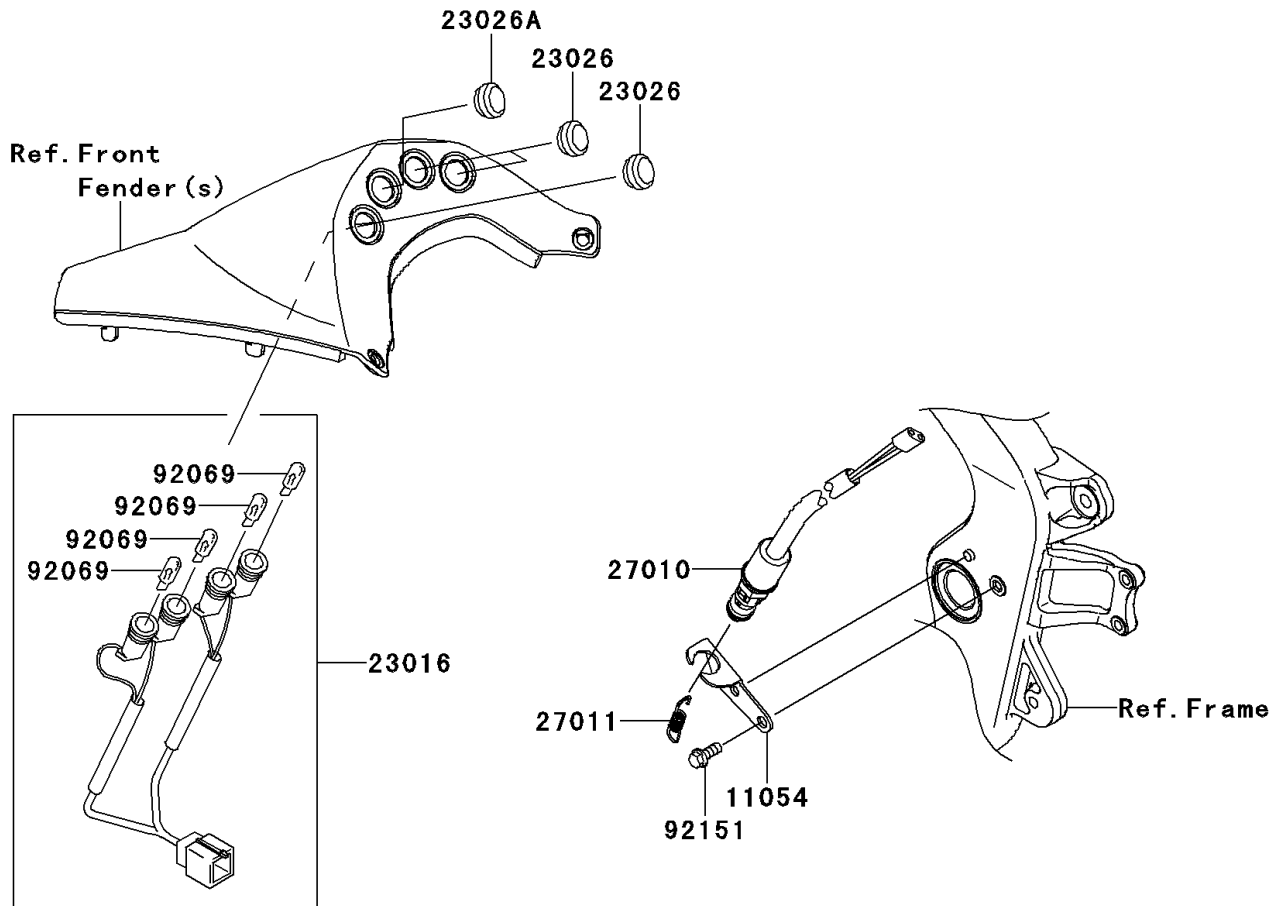

2010 KFX[®] 450R

PARTS DIAGRAM

Ignition Switch

2010 KFX[®] 450R

PARTS LIST

Ignition Switch

ITEM NAME

PART NUMBER

QUANTITY
