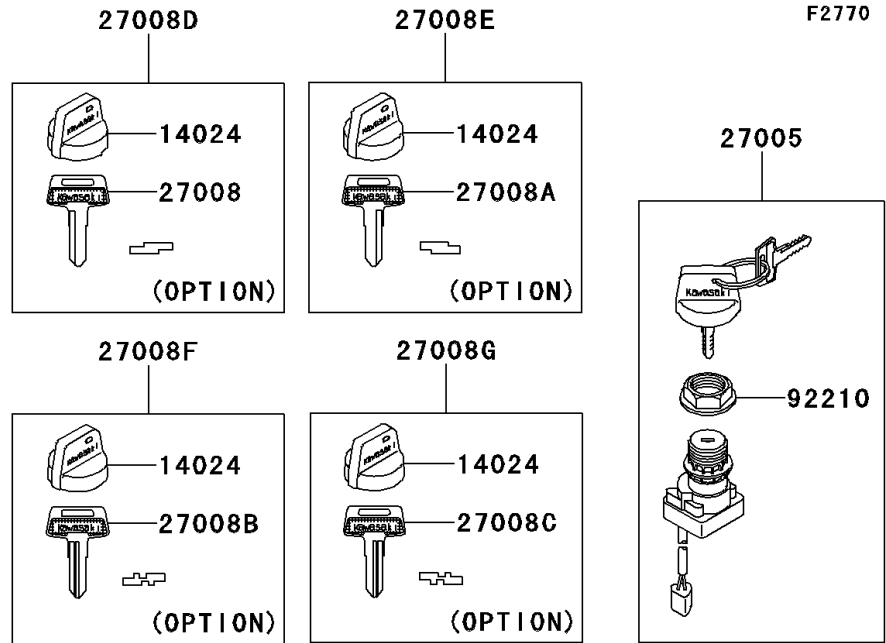

2010 KFX[®] 450R

PARTS DIAGRAM

Ignition Switch

2010 KFX[®] 450R

PARTS LIST

Ignition Switch

ITEM NAME

PART NUMBER

QUANTITY
