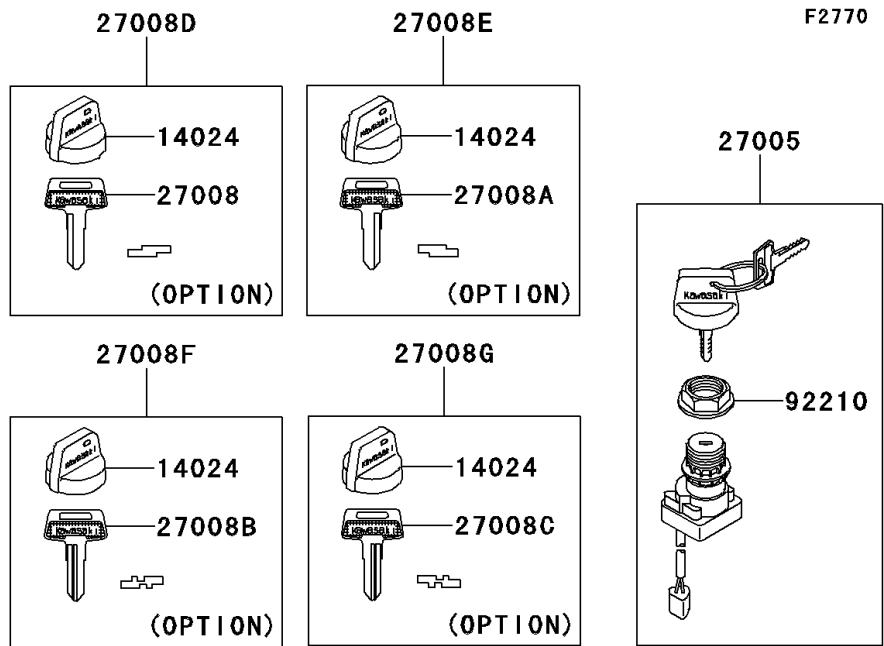

2008 KFX[®] 450R

PARTS DIAGRAM

Ignition Switch

2008 KFX[®] 450R

PARTS LIST

Ignition Switch

ITEM NAME

PART NUMBER

QUANTITY
