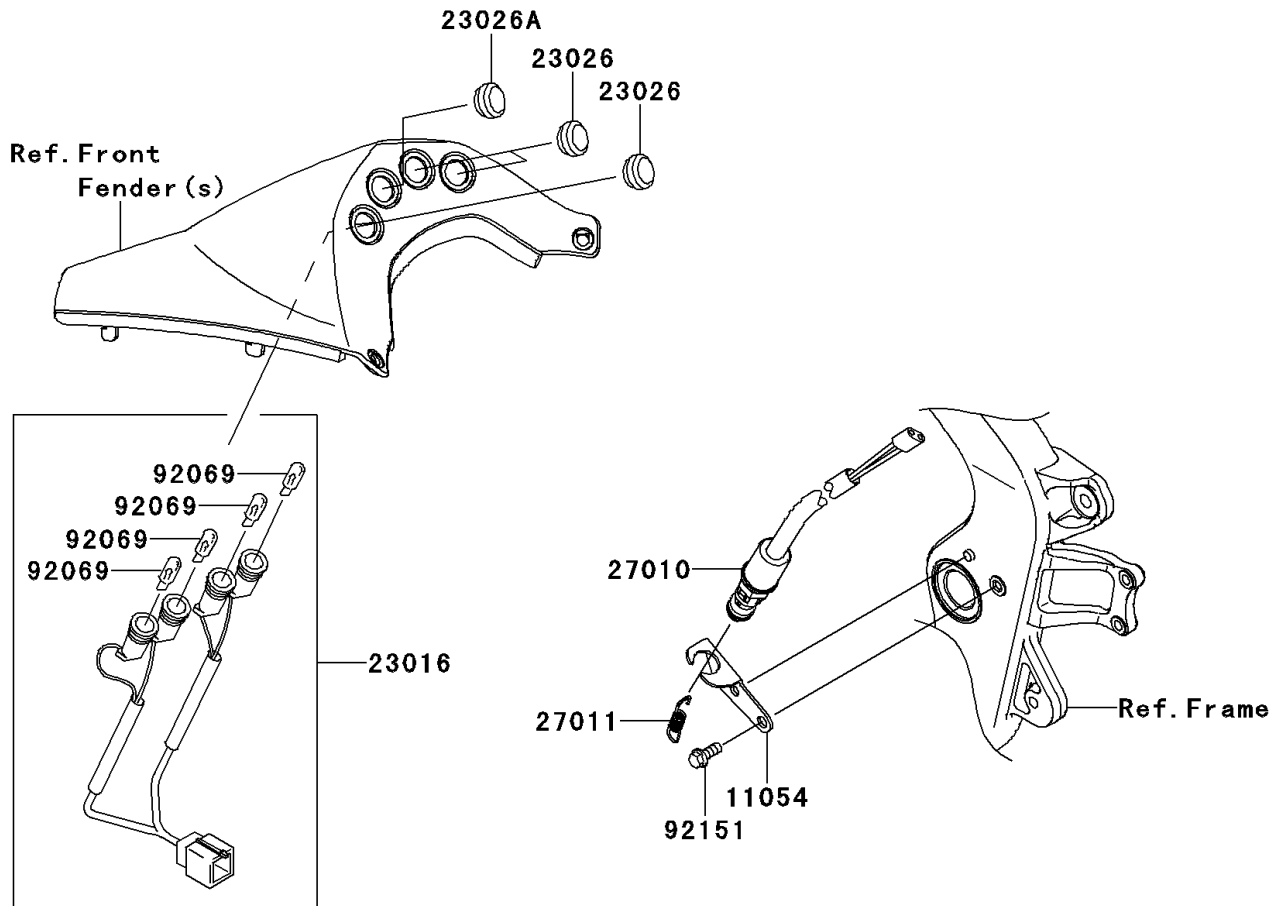

2008 KFX[®] 450R

PARTS DIAGRAM

Ignition Switch

2008 KFX[®] 450R

PARTS LIST

Ignition Switch

ITEM NAME

PART NUMBER

QUANTITY
