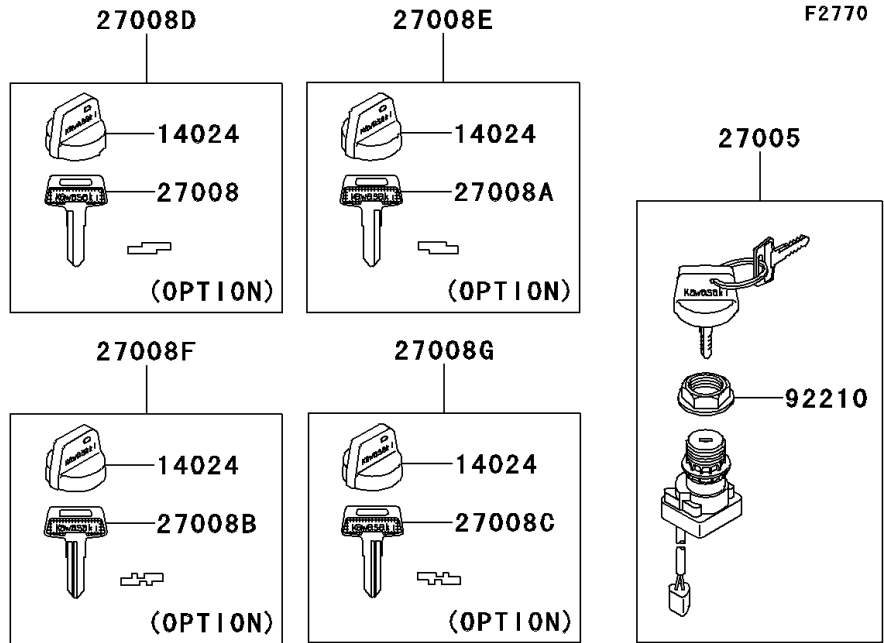

2009 KFX[®] 450R

PARTS DIAGRAM

Ignition Switch

2009 KFX[®] 450R

PARTS LIST

Ignition Switch

Kawasaki

Let the Good Times Roll[®]

ITEM NAME

PART NUMBER

QUANTITY
