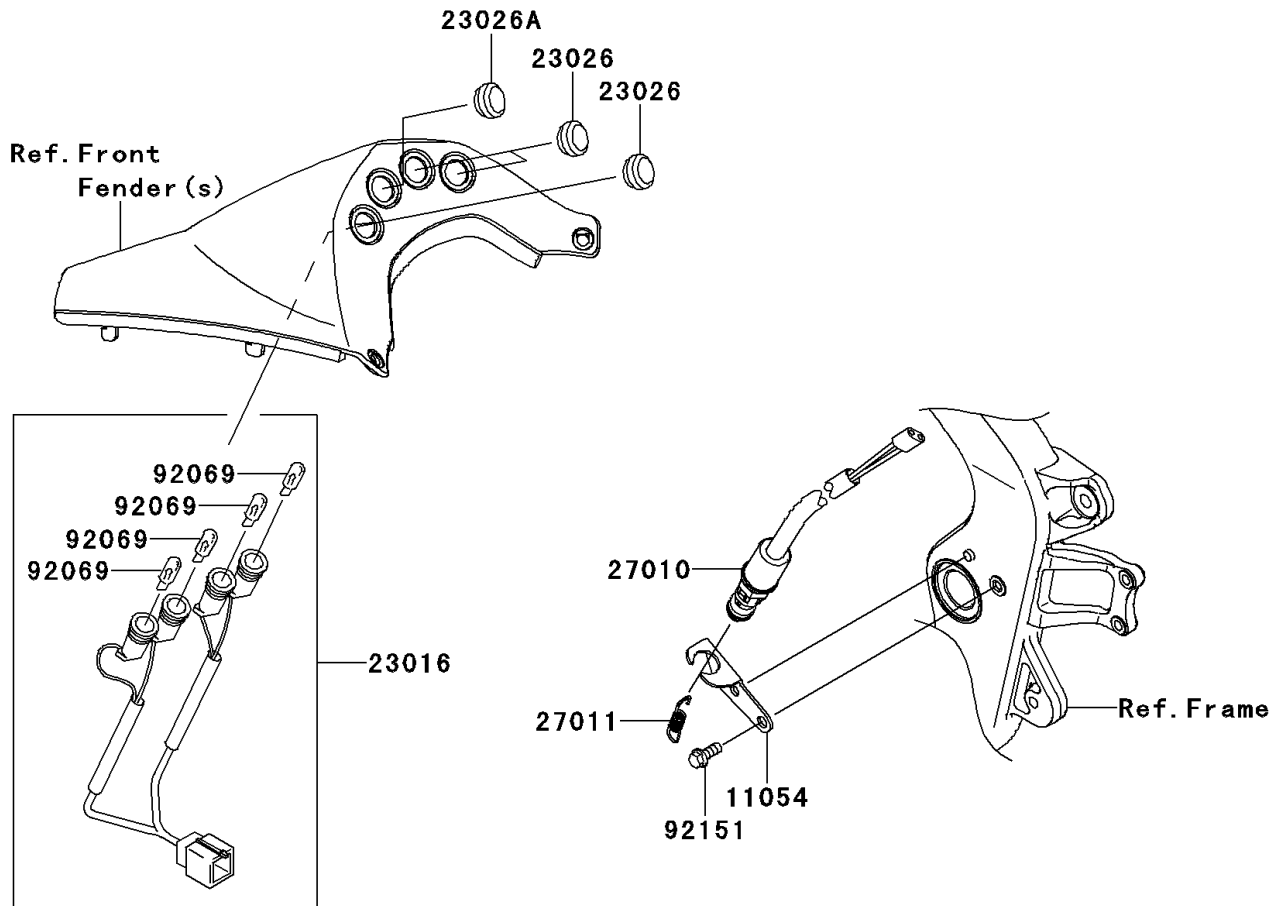

2009 KFX[®] 450R

PARTS DIAGRAM

Ignition Switch

2009 KFX[®] 450R

PARTS LIST

Ignition Switch

Kawasaki

Let the Good Times Roll[®]

ITEM NAME

PART NUMBER

QUANTITY
