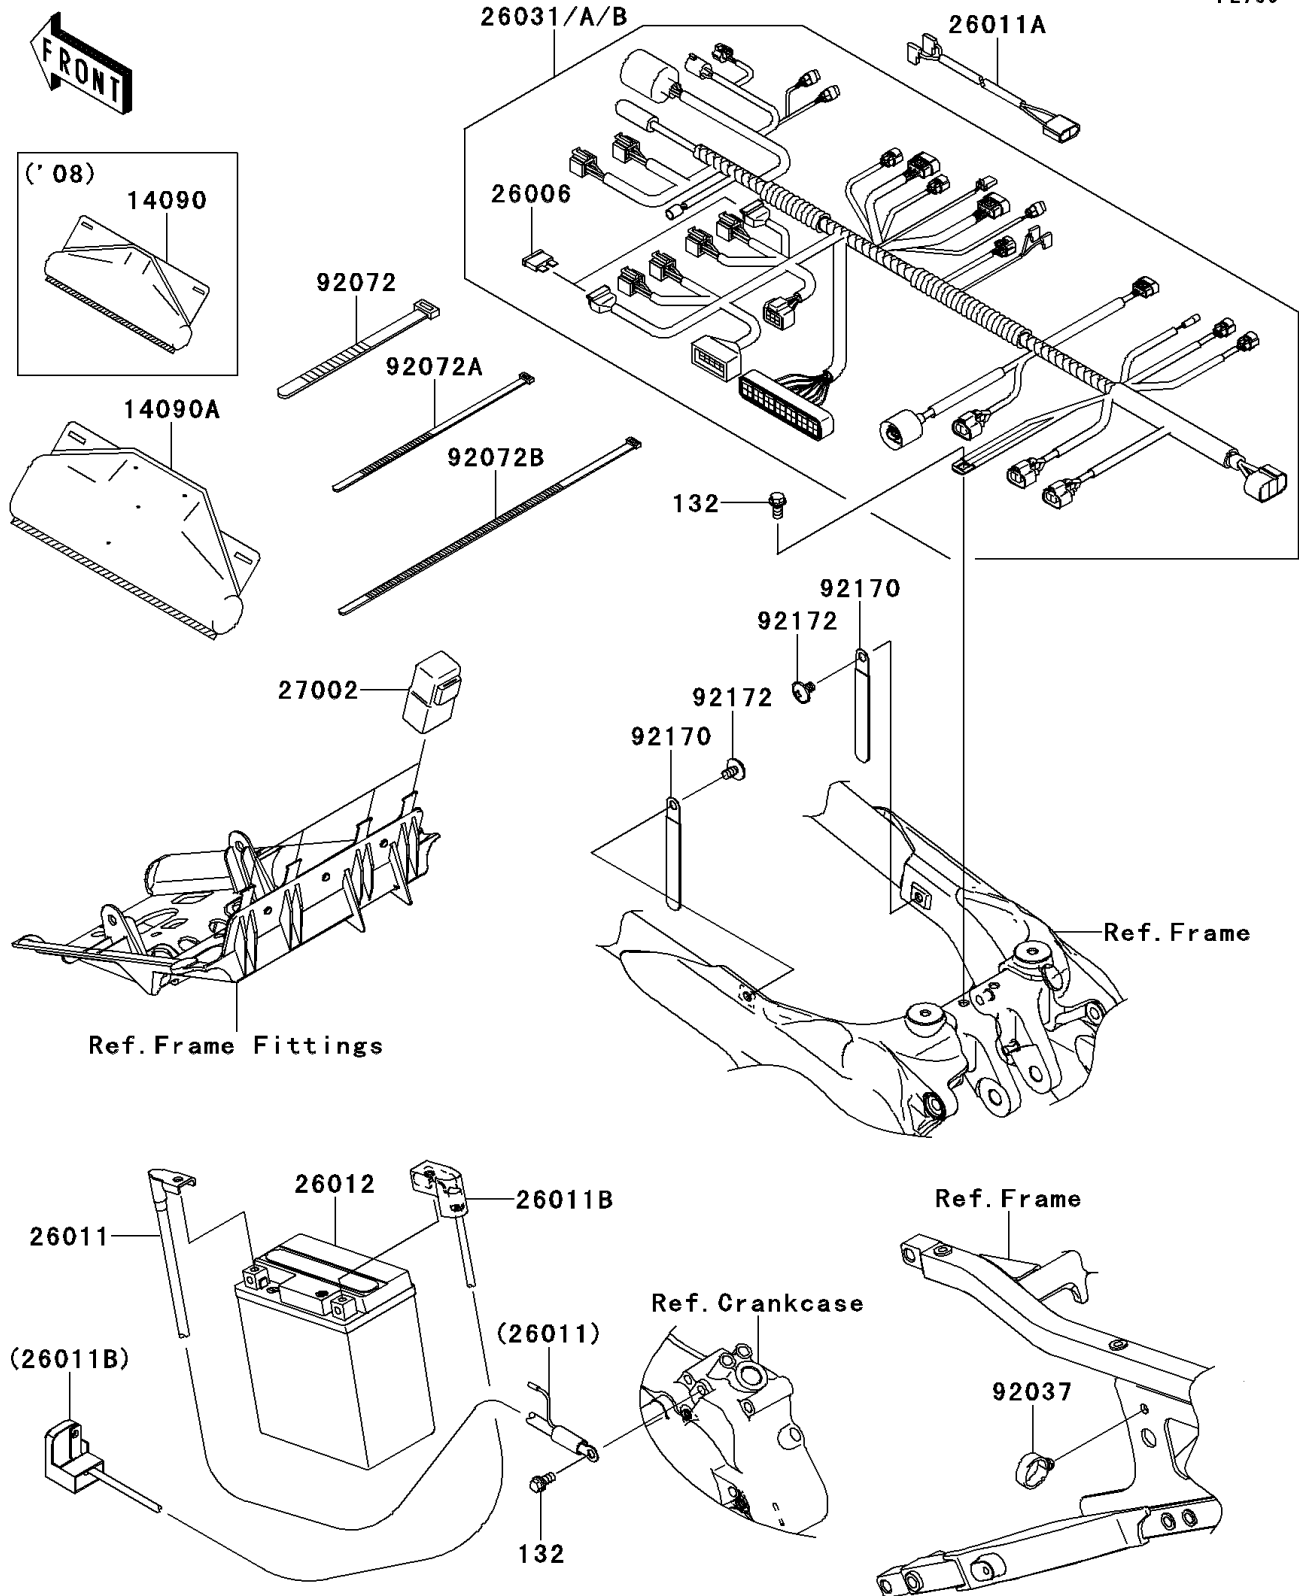

2010 KFX[®] 450R

PARTS DIAGRAM

Chassis Electrical Equipment

F2760

2010 KFX[®] 450R

PARTS LIST

Chassis Electrical Equipment

ITEM NAME

PART NUMBER

QUANTITY
