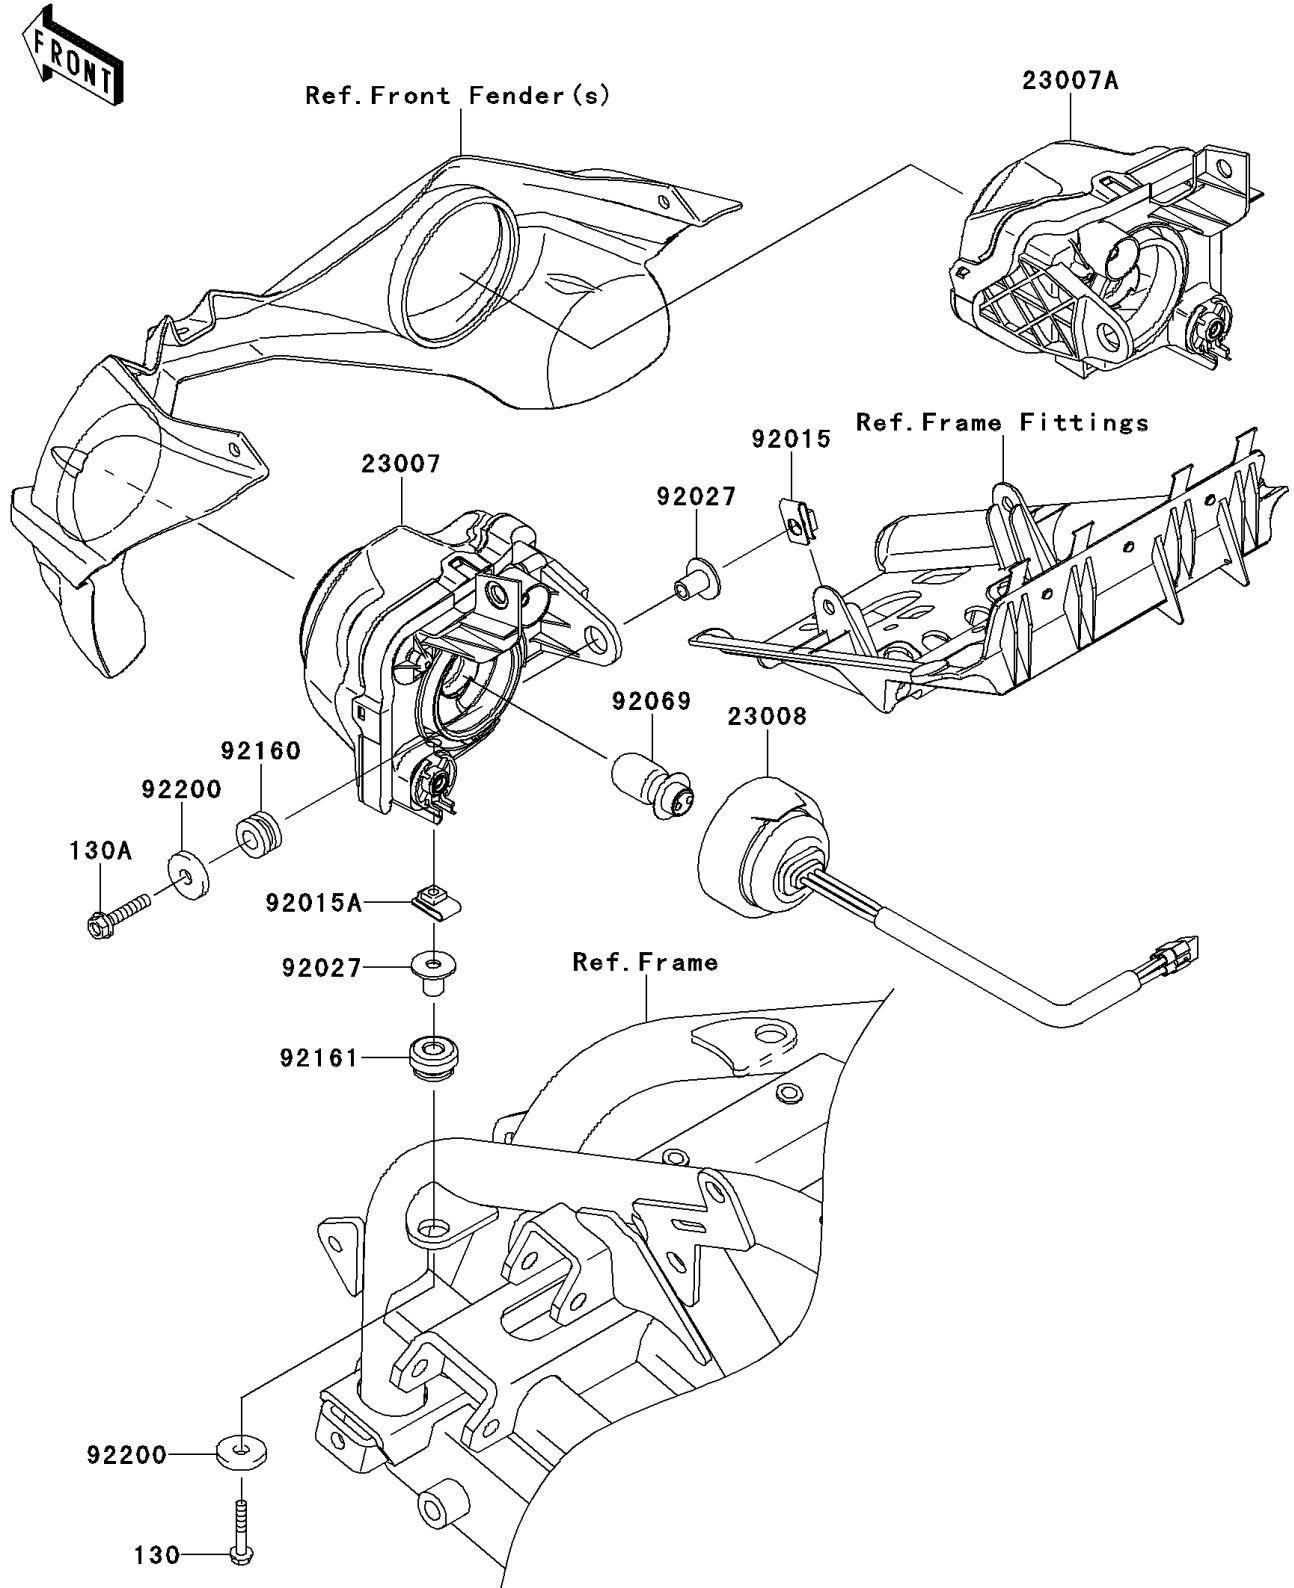

2010 KFX[®] 450R

PARTS DIAGRAM

Headlight(s)

F2710

2010 KFX[®] 450R

PARTS LIST

Headlight(s)

Kawasaki

Let the Good Times Roll[®]

ITEM NAME

PART NUMBER

QUANTITY
